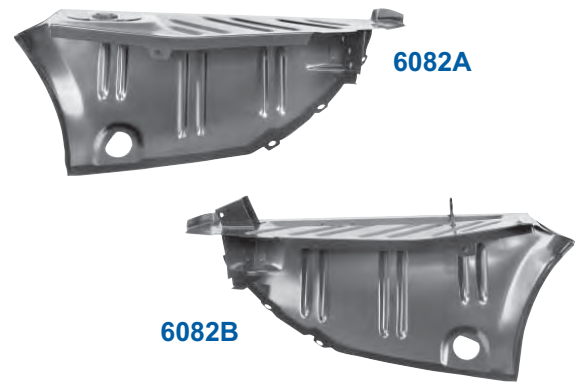

Trunk Floor Drop-Offs

6082A	New	1970-74	Trunk Floor Drop-Off, RH	$75.00 ea
6082B	New	1970-74	Trunk Floor Drop-Off, LH