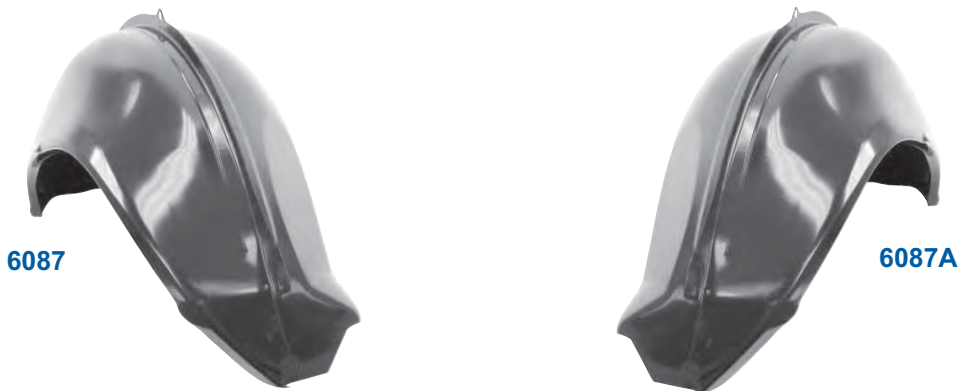

6087	New	1970-74	Wheelhouse, Complete (Inner & Outer) RH	$187.75 ea
6087A	New	1970-74	Wheelhouse, Complete (Inner & Outer) LH	$187.75 ea