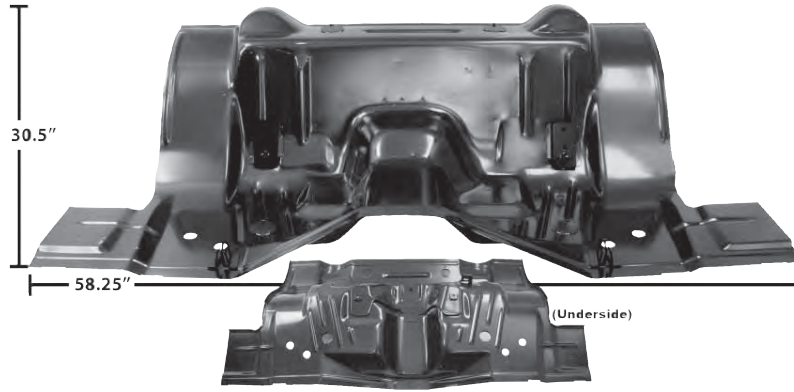

Transition Pan

6071	New	1970-74	Transition/Rear Seat Floor Pan	$300.00 ea