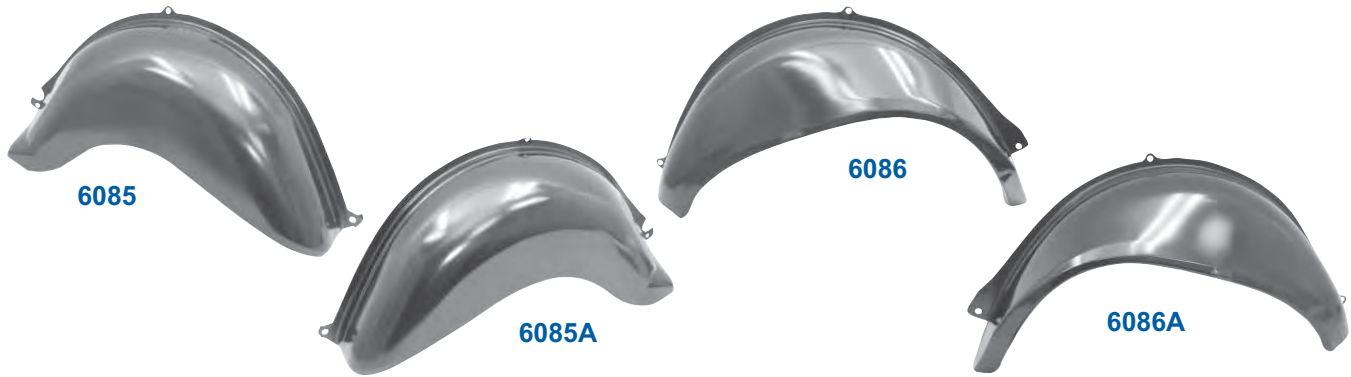

Wheelhouses

6085	New	1970-74	Wheelhouse, Inner RH	$90.25 ea
6085A	New	1970-74	Wheelhouse, Inner LH	$90.25 ea
6086	New	1970-74	Wheelhouse, Outer RH	$66.50 ea
6086A	New	1970-74	Wheelhouse, Outer LH	$66.50 ea