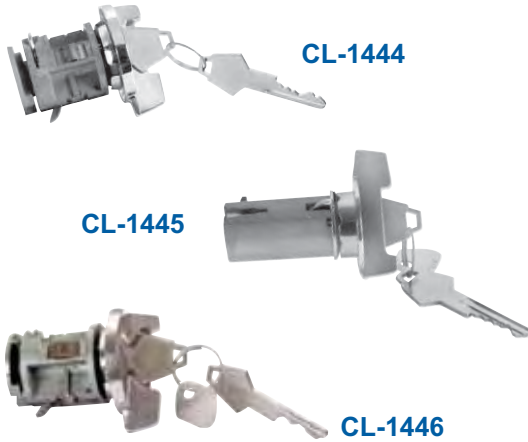

6054

6054A

6054	New	1970-72	Door Window Regulator, RH	Challenger	\$187.75 ea
6054A	New	1970-72	Door Window Regulator, LH	Challenger	\$187.75 ea
6057	New	1970-74	Door Window Regulator, RH	Barracuda	\$187.75 ea
6057A	New	1970-74	Door Window Regulator, LH	Barracuda	\$187.75 ea

6015

6015	New	1970	Grille Panel		\$365.00 ea
6012	New	1970-74	Headlamp Bezel, RH		<i>Coming Soon!</i>
6012A	New	1970-74	Headlamp Bezel, LH		<i>Coming Soon!</i>

Scuff Plates

M6000 New 1970-74 Scuff Plates
\$105.00 pr

Exterior Mirror

M1035B New 1967-76 Exterior Mirror (Non-Remote), A-Body
 1967-70 B-Body
\$38.00 ea

Control Arms

6008

6009

6008 New 1970-74 Control Arm, Upper RH
\$160.50 pr
 6009 New 1970-74 Control Arm, Upper LH
\$160.50 pr

Wiper Transmission Arms

6001 New 1970-74 Wiper Transmission Arms, pr
Coming Soon!

Ignition Locks

CL-1444	New	1970-71	Ignition, Original (w/o tilt, tele)	\$13.50 ea
CL-1445	New	1972-74	Ignition, Original (with tilt, tele)	\$13.50 ea
CL-1446	New	1972-74	Ignition, Original (w/o tilt, tele)	\$13.50 ea