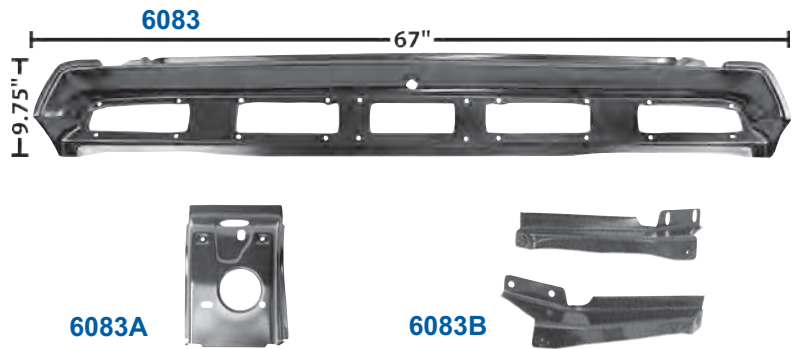

6083	New	1970	Tail Lamp Panel	$309.25 ea
6083A	New	1970-74	Tail Lamp Panel Brace	$38.00 ea
6083B	New	1970-74	Tail Lamp Panel Brackets	$31.25 pr