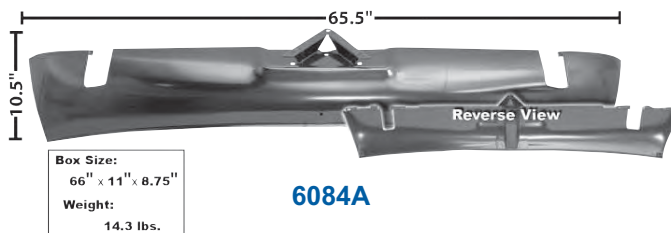

6084A	New	1970-74	Rear Valance, Standard	$160.00 ea
6084	New	1970-74	Rear Valance, Dual Exhaust	$160.00 ea