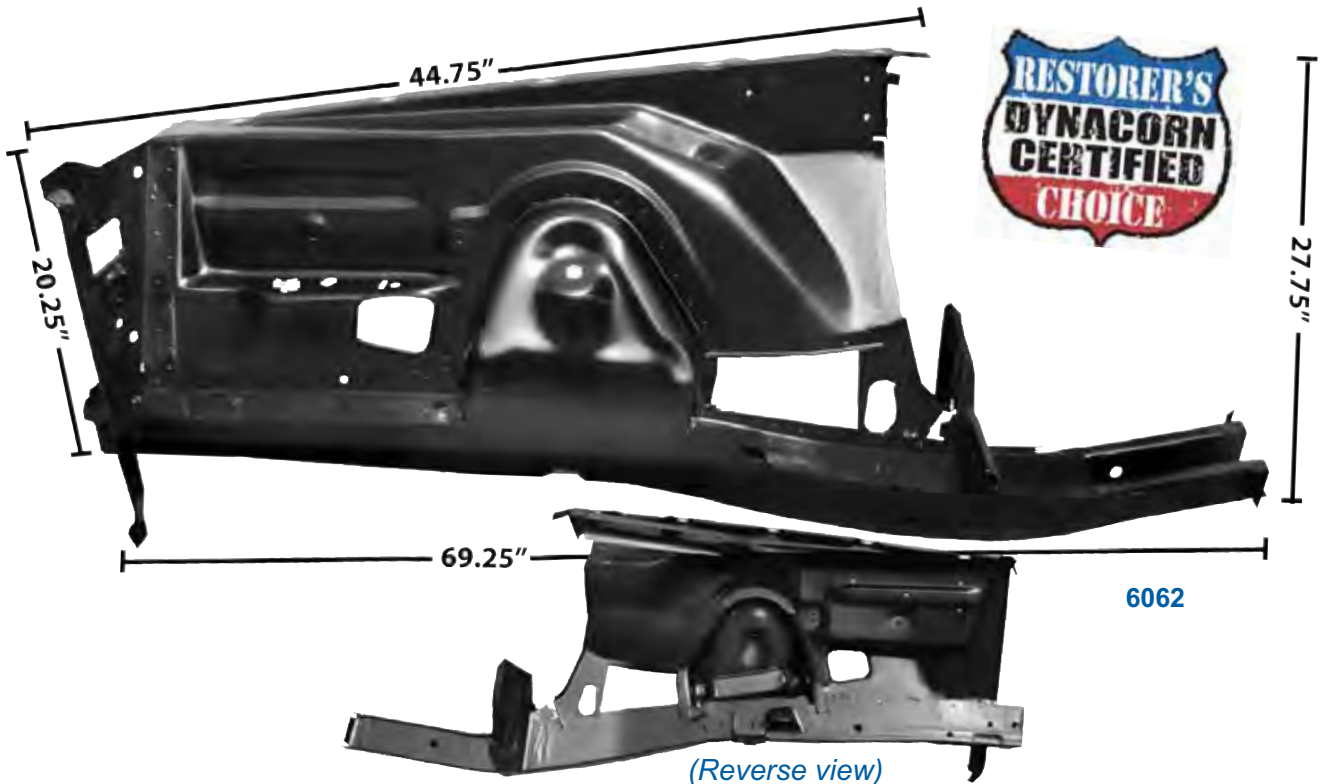

Shock Tower & Apron Assy.

6062	New	1970-74	Complete Shock Tower & Apron Assy., RH	\$1,026.00 ea
6063	New	1970-74	Complete Shock Tower & Apron Assy., LH	\$1,026.00 ea

6005	New	1970-74	Radiator Support, "E" Body, 2 pieces
\$215.00 ea			