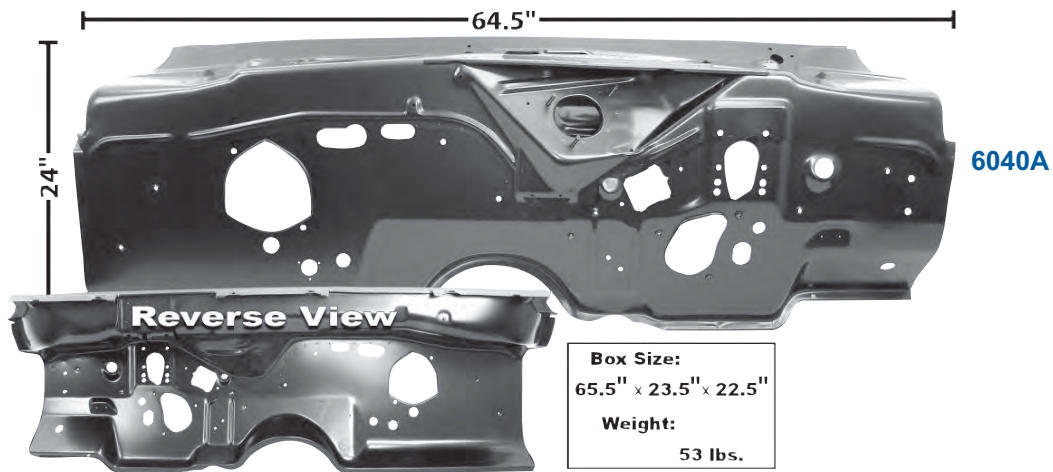

6040A

Box Size:
65.5" x 23.5" x 22.5"
Weight:
53 lbs.

6070	New	1970-74	Firewall	$400.00 ea
6040A	New	1970-74	Complete Firewall with Lower Cowl	$875.00 ea