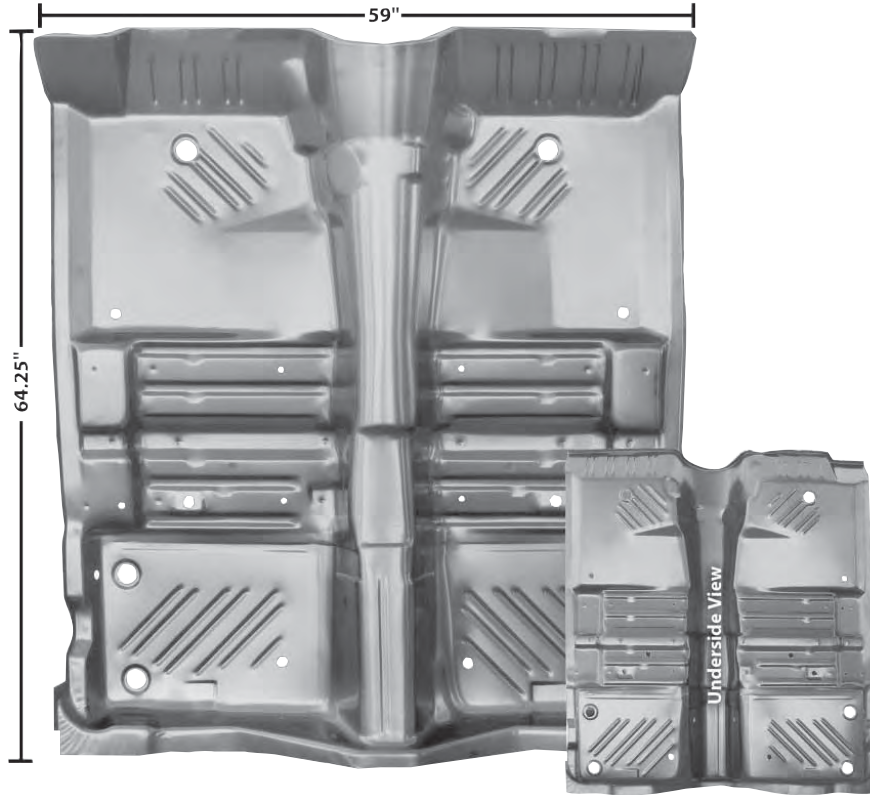

Ignition Switch Bracket

6013 New 1970-74 Ignition Switch Bracket
\$38.00 ea

6055 New 1970-74 Door Drip Rails, pr
Coming Soon!

Box Size:
48" x 6" x 6"
Weight:
15.4 lbs.

6053A

6053	New	1970-74	Roof Panel	\$435.00 ea
6053A	New	1970-74	Roof Panel Brace	\$249.75 set

Underside View

6066B New 1970 Crossmember/Torsion Bar Anchor **\$375.00 ea**

Floor Pans

6066 New 1970 Floor Pan \$550.00 ea

Does not qualify for free freight program.

6066A New 1970 Complete Floor Pan with 6066B & outer brackets \$850.00 ea