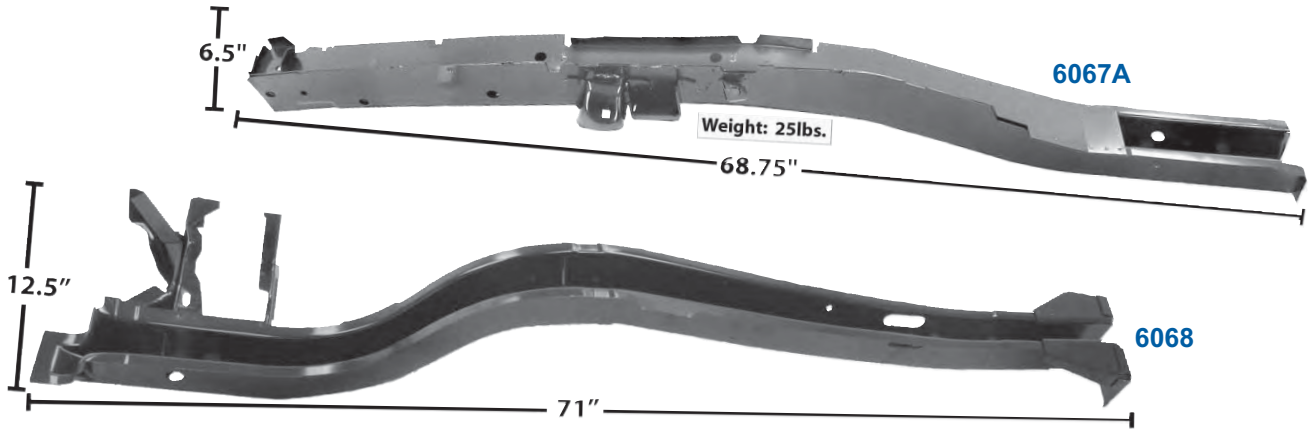

6067	New	1970-74	Front Frame Rail RH	$335.00 ea
6067A	New	1970-74	Front Frame Rail LH	$335.00 ea
6068	New	1970-74	Rear Frame Rail RH	$309.25 ea
6068A	New	1970-74	Rear Frame Rail LH	$309.25 ea