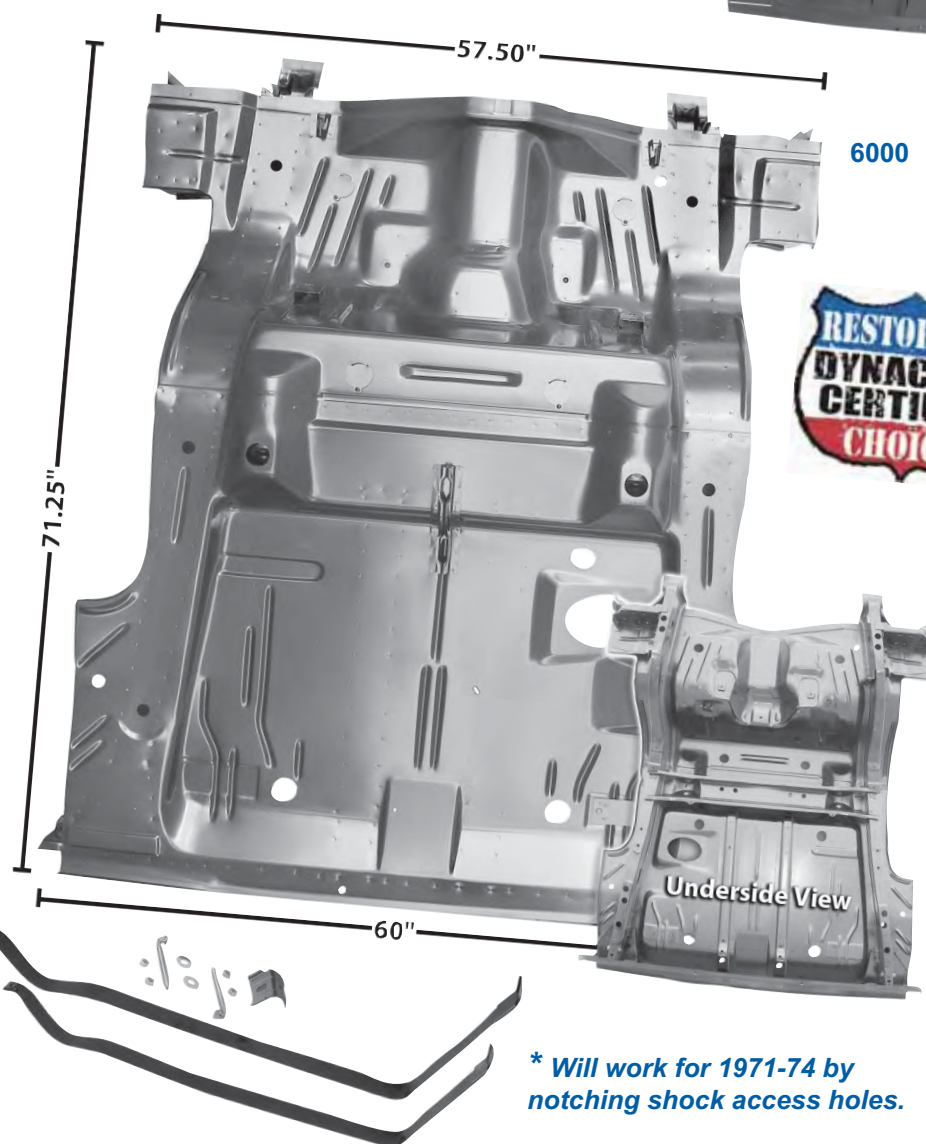

1. **Includes:**
   *6082
   *6071
   *6068
   *6068A & *6068B
   *6069 & *6069A

* Will work for 1971-74 by notching shock access holes.

6082	New	1970*	Trunk Floor Pan	$268.75 ea
6000	New	1970*	Complete Trunk Floor Pan W/rear frame rails & gas tank straps	$1,390.00 ea