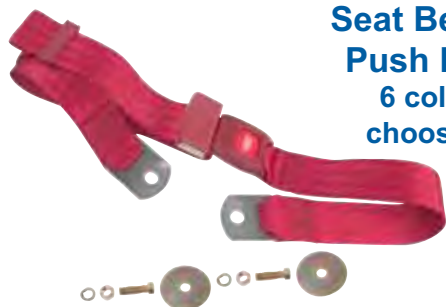

Wiper Transmission Arms

6001 New 1970-74 Wiper Transmission Arms, pr
Coming Soon!

Ignition Locks

CL-1444	New	1970-71	Ignition, Original (w/o tilt, tele)	\$13.50 ea
CL-1445	New	1972-74	Ignition, Original (with tilt, tele)	\$13.50 ea
CL-1446	New	1972-74	Ignition, Original (w/o tilt, tele)	\$13.50 ea

Trunk Locks

CL-1500	New	1970-72	Trunk, Original	\$11.00 ea
CL-1500C	New	1970-72	Trunk, Logo	\$16.25 ea
CL-1501	New	1973-74	Trunk, Original	\$12.25 ea
CL-1501C	New	1973-74	Trunk, Logo	\$17.75 ea

Ignition & Door Locks

CL-4882	New	1970-71	Ignition & Door, Blank	\$23.00 ea
CL-4882C	New	1970-71	Ignition & Door, Original	\$23.50 ea
CL-1511	New	1972-74	Ignition & Door, Blank (with tilt, tele)	\$23.00 ea
CL-1511C	New	1972-74	Ignition & Door, Original (with tilt, tele)	\$28.50 ea
CL-1513	New	1972-74	Ignition & Door, Blank (w/o tilt, tele)	\$19.00 ea
CL-1513C	New	1972-74	Ignition & Door, Original (w/o tilt, tele)	\$24.50 ea

See also our Lock Section for more details...

Door Locks

CL-1502	New	1970-74	Door, Original (without illumination)	\$10.50 ea
CL-1532	New	1970-74	Door, Original (with illumination)	\$23.00 ea

Seat Belts with Push Button:
6 colors to choose from