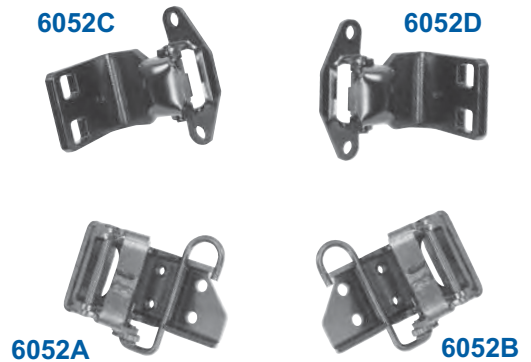

** Will work for 1971-74 by notching shock access holes.*

6082	New	1970*	Trunk Floor Pan	\$268.75 ea
6000	New	1970*	Complete Trunk Floor Pan W/rear frame rails & gas tank straps	\$1,390.00 ea

Transition Pan

6071	New	1970-74	Transition/Rear Seat Floor Pan	\$300.00 ea
------	-----	---------	--------------------------------	-------------

Rear Crossmember

6068B	New	1970-74	Rear Crossmember / Shock Absorber	\$168.75 ea
-------	-----	---------	-----------------------------------	-------------

Trunk Floor Drop-Offs

6082A	New	1970-74	Trunk Floor Drop-Off, RH	\$75.00 ea
6082B	New	1970-74	Trunk Floor Drop-Off, LH	

Trunk Shield Muffler Covers

6092	New	1970-74	Trunk Shield Muffler Cover, RH	\$39.25 ea
6093	New	1970-74	Trunk Shield Muffler Cover, LH	