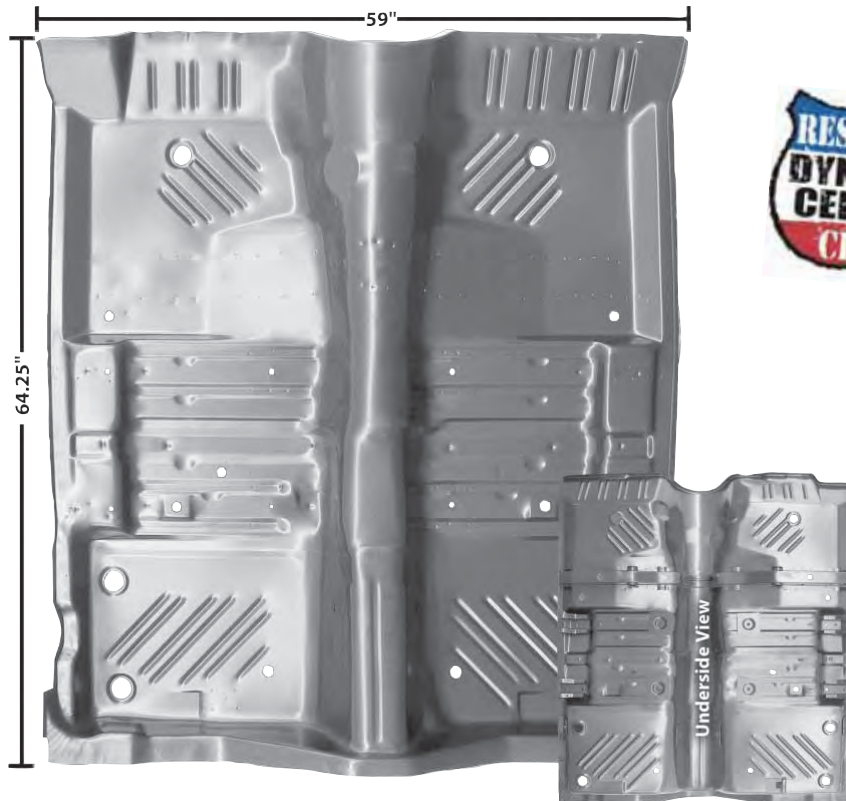

6040	New	1970-74	Lower Cowl Panel	\$390.25 ea
------	-----	---------	------------------	-------------

Firewall

6070

6040A

Box Size:
65.5" x 23.5" x 22.5"
Weight:
53 lbs.

6070	New	1970-74	Firewall	\$400.00 ea
6040A	New	1970-74	Complete Firewall with Lower Cowl	\$875.00 ea

Ignition Switch Bracket

6013 New 1970-74 Ignition Switch Bracket
\$38.00 ea

6055 New 1970-74 Door Drip Rails, pr
Coming Soon!

Box Size:
48" x 6" x 6"
Weight:
15.4 lbs.

6053A

6053	New	1970-74	Roof Panel	\$435.00 ea
6053A	New	1970-74	Roof Panel Brace	\$249.75 set

Underside View

6066B New 1970 Crossmember/Torsion Bar Anchor **\$375.00 ea**

Floor Pans

6066 New 1970 Floor Pan \$550.00 ea

Does not qualify for free freight program.

6066A New 1970 Complete Floor Pan with 6066B & outer brackets \$850.00 ea