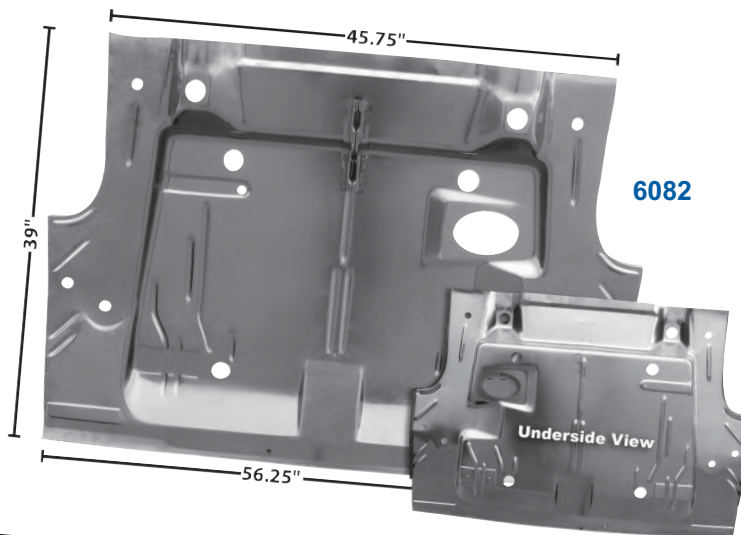

1. **Includes:**
   *6082
   *6071
   *6068
   *6068A & *6068B
   *6069 & *6069A

* Will work for 1971-74 by notching shock access holes.

6082	New	1970*	Trunk Floor Pan	$268.75 ea
6000	New	1970*	Complete Trunk Floor Pan W/rear frame rails & gas tank straps	$1,390.00 ea