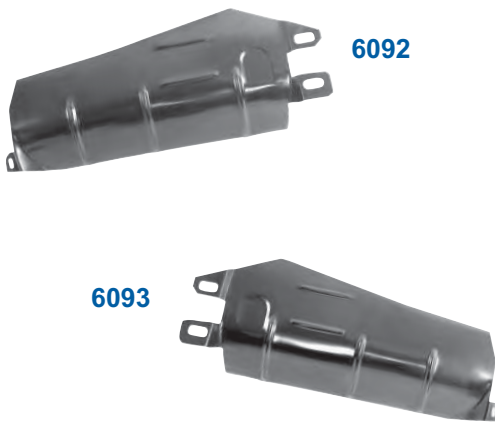

Trunk Floor Drop-Offs

6082A	New	1970-74	Trunk Floor Drop-Off, RH	\$75.00 ea
6082B	New	1970-74	Trunk Floor Drop-Off, LH	

Trunk Shield Muffler Covers

6092	New	1970-74	Trunk Shield Muffler Cover, RH	\$39.25 ea
6093	New	1970-74	Trunk Shield Muffler Cover, LH	