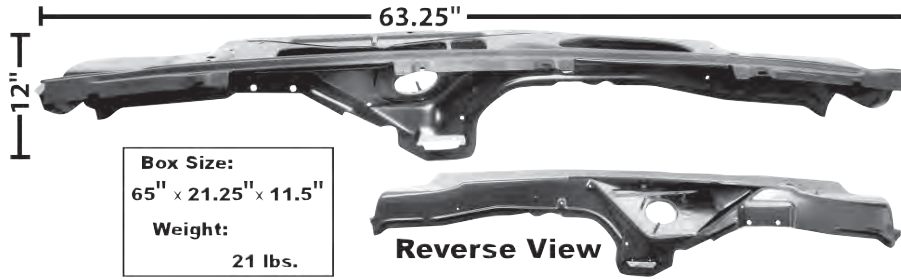

Cowl Panels

Box Size:
65" x 21.25" x 11.5"
Weight:
21 lbs.

6040	New	1970-74	Lower Cowl Panel	$390.25 ea