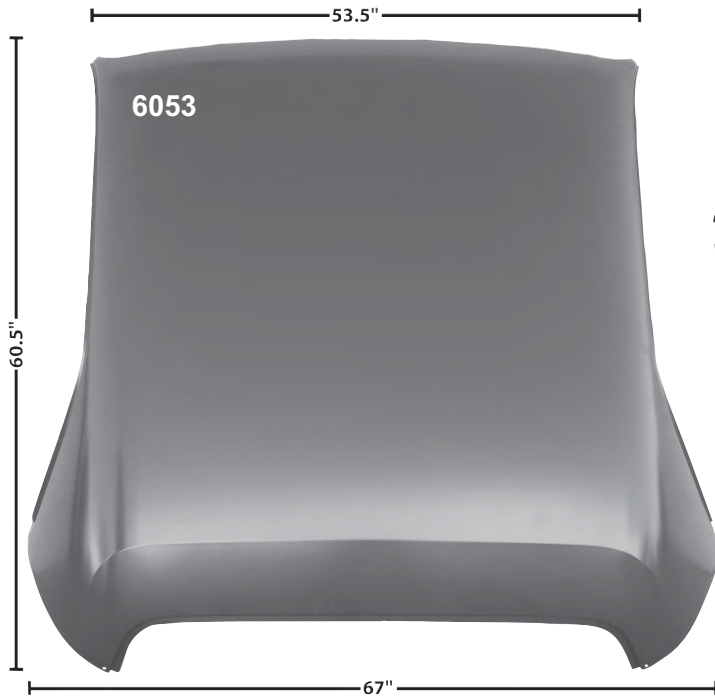

6011	New	1970-74	Hood Hinge, RH
6011A	New	1970-74	Hood Hinge, LH
\$90.25 ea			

6041	New	1970-74	Cowl Side Panel, RH	Coming Soon!
6042	New	1970-74	Cowl Side Panel, LH	Coming Soon!

Cowl Panels

Box Size:
65" x 21.25" x 11.5"
Weight:
21 lbs.

6040	New	1970-74	Lower Cowl Panel	\$390.25 ea
------	-----	---------	------------------	-------------

Firewall

6070

6040A

Box Size:
65.5" x 23.5" x 22.5"
Weight:
53 lbs.

6070	New	1970-74	Firewall	\$400.00 ea
6040A	New	1970-74	Complete Firewall with Lower Cowl	\$875.00 ea

Ignition Switch Bracket

6013 New 1970-74 Ignition Switch Bracket
\$38.00 ea

6055 New 1970-74 Door Drip Rails, pr
Coming Soon!

Box Size:
48" x 6" x 6"
Weight:
15.4 lbs.

6053A

6053	New	1970-74	Roof Panel	\$435.00 ea
6053A	New	1970-74	Roof Panel Brace	\$249.75 set