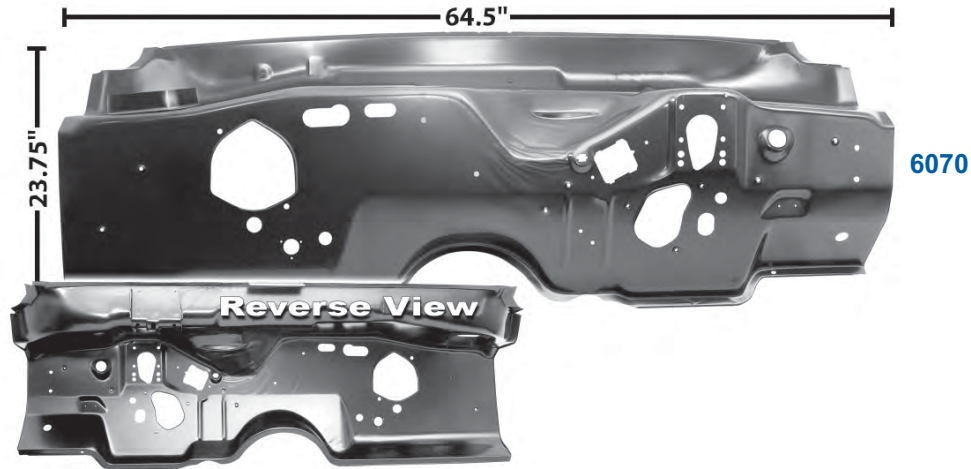

Firewall

6070