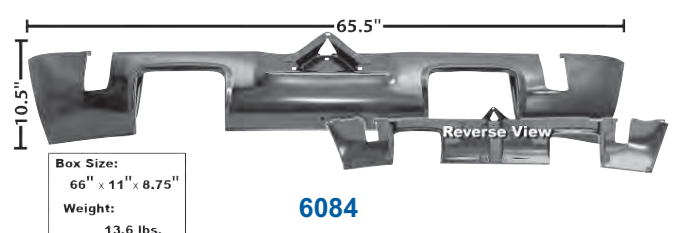

6084A	New	1970-74	Rear Valance, Standard	$160.00 ea
6084	New	1970-74	Rear Valance, Dual Exhaust	$160.00 ea