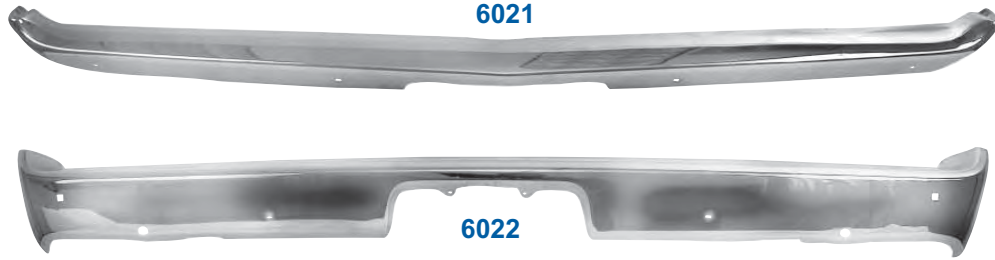

6021	New	1970-71	Front Bumper (Will fit 1972 without jack slots)	$215.00 ea
6022	New	1970-71	Rear Bumper (Will fit 1972 without jack slots)	$215.00 ea
6023	New	1970-72	Rear Bumper Guard	Coming Soon!