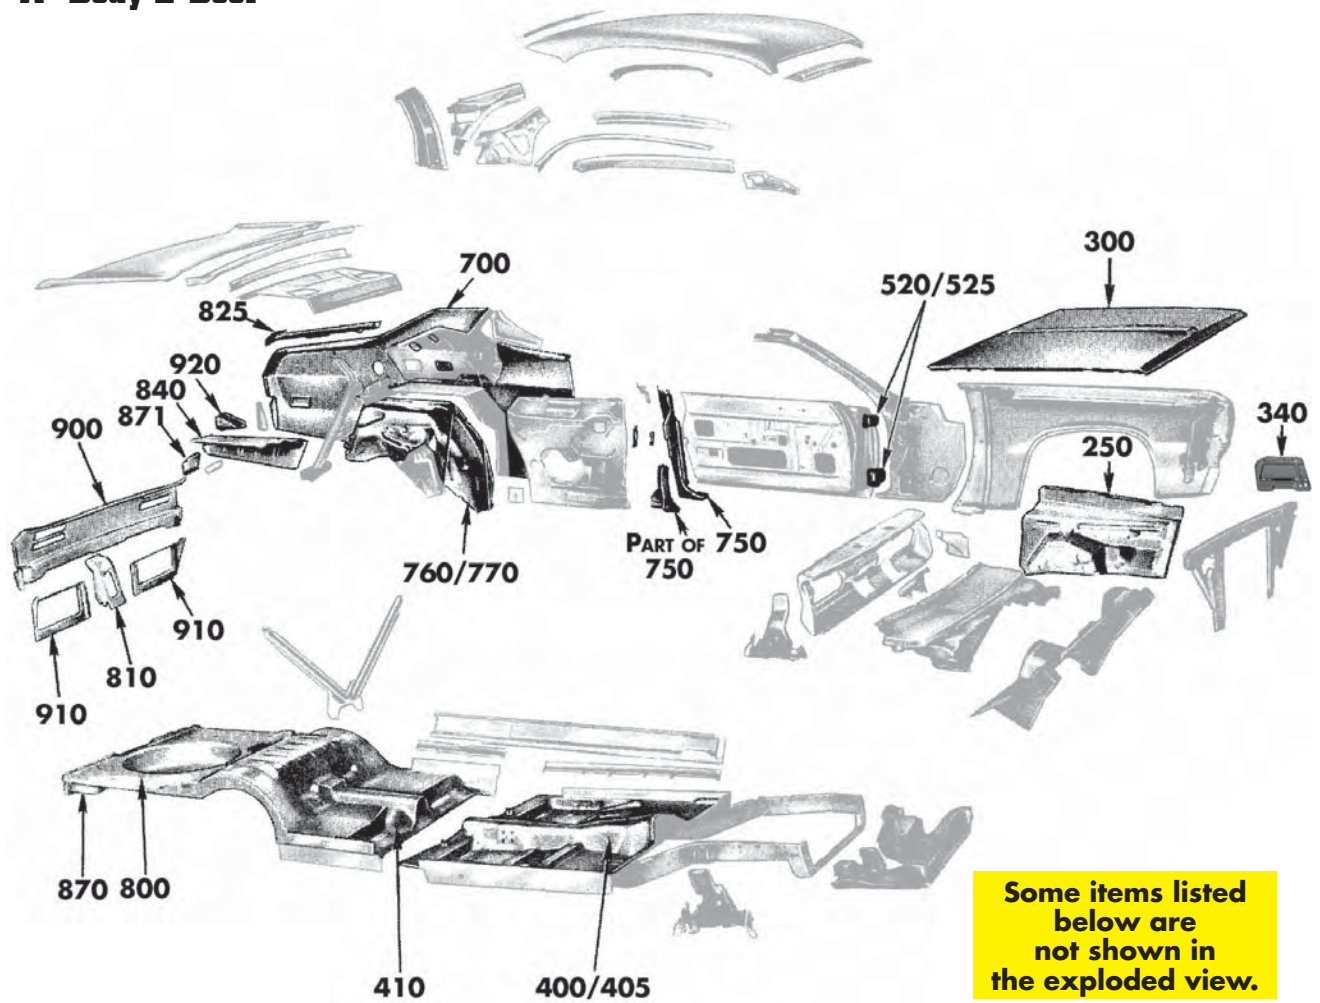

1967-76 "A" Body 2-Door

Some items listed below are not shown in the exploded view.

#	Part Description	Page #
100	Front Bumper	31
101	Bumper Bolt Sets	31
105	Bumper Bracket	31
106	Stabilizer Bracket	32
125	Front Valance	32
250	Front Inner Fender	32
300	Hood	32
340	Battery Tray	32
400	Front Floor Pan, OE Style	32
405	Front Floor Pan Halves	32
410	Rear Floor Pan/Footwell Area	32
415	Four-Speed Shifter Tunnel	33
520	Door Hinge, Upper	33
525	Door Hinge, Lower	33
700	Quarter Panel, OE Style	33
750	Door Jamb Pillar	33
760	Inner Wheelhouse	33
770	Outer Wheelhouse	33
800	Trunk Floor, OE Style	33
810	Trunk Lock Support	33
825	Trunk Gutter	34
840	Trunk Floor Extension	34
841	Trunk Floor Extension End Cap	34
870	Rear Crossmember	34
871	Rear Crossmember Extension	34
900	Taillight Panel	34
910	Taillight Brackets	34

#	Part Description	Page #
920	Taillight Panel Reinforcement Brackets	34
970	Rear Bumper Bracket Set	34
990	Rear Bumper & Bumperettes	35
499	Complete Glass Kits	35
380	Windshield	35
550	Door Glass	35
795	Quarter Glass	35
660	Back Glass	35

"A" BODY

With light weight bodies and hot motors, A-Body Dodge and Plymouth muscle cars quickly became favorites with muscle car lovers. The 273, 318, 340, and 360 engines are the stuff of legend today, and Chrysler's unique slant-six has to be the unchallenged king of all inline six cylinder engines. Add these great engines to stylish body designs, low initial purchase price, and available factory graphics and it's easy to see why these A-Body cars were so popular. Today you can finally get top quality Chrysler-licensed reproduction body panels for your Dodge or Plymouth A-Body. *Call now!*