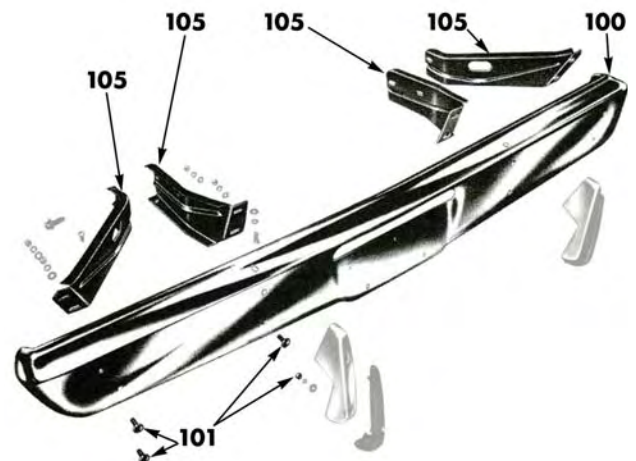

1967-76 "A" Body 2-Door

Some items listed below are not shown in the exploded view.

#	Part Description	Page #
100	Front Bumper	31
101	Bumper Bolt Sets	31
105	Bumper Bracket	31
106	Stabilizer Bracket	32
125	Front Valance	32
250	Front Inner Fender	32
300	Hood	32
340	Battery Tray	32
400	Front Floor Pan, OE Style	32
405	Front Floor Pan Halves	32
410	Rear Floor Pan/Footwell Area	32
415	Four-Speed Shifter Tunnel	33
520	Door Hinge, Upper	33
525	Door Hinge, Lower	33
700	Quarter Panel, OE Style	33
750	Door Jamb Pillar	33
760	Inner Wheelhouse	33
770	Outer Wheelhouse	33
800	Trunk Floor, OE Style	33
810	Trunk Lock Support	33
825	Trunk Gutter	34
840	Trunk Floor Extension	34
841	Trunk Floor Extension End Cap	34
870	Rear Crossmember	34
871	Rear Crossmember Extension	34
900	Taillight Panel	34
910	Taillight Brackets	34

#	Part Description	Page #
920	Taillight Panel Reinforcement Brackets	34
970	Rear Bumper Bracket Set	34
990	Rear Bumper & Bumperettes	35
499	Complete Glass Kits	35
380	Windshield	35
550	Door Glass	35
795	Quarter Glass	35
660	Back Glass	35