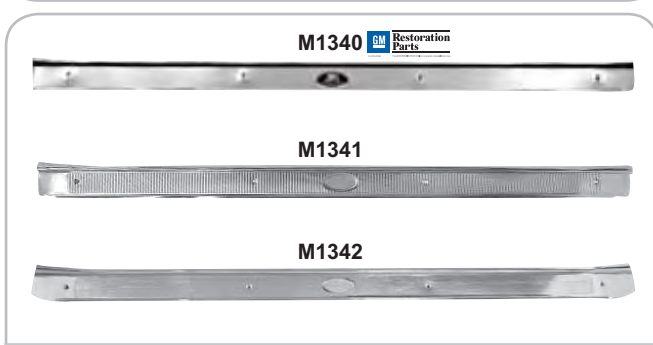

Door Scuff Plates

M1340	1964-67*	Scuff Plate, RH/LH w/o Rib	$19.00 ea
M1341	1964-67*	Scuff Plate, RH/LH with Rib	
M1342	1968-72*	Scuff Plate, RH	$19.00 ea
M1343	1968-72*	Scuff Plate, LH	
M1342A	New 1968-72*	Scuff Plate, Stainless, Pr.	Coming Soon!