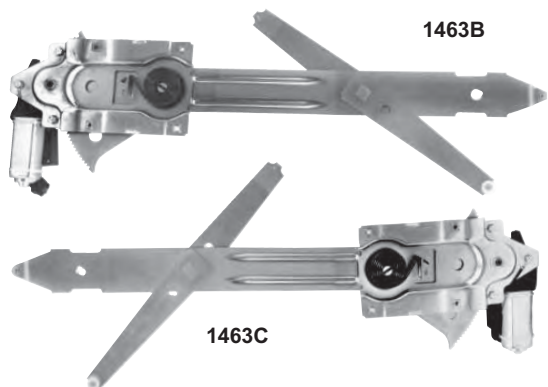

Pwr. Window Regulators

1463B

1463C

All Power Regulators Come Complete With Motors

1463B	1968-72*	Window Regulator - w/Motor RH	$106.75 ea
1463C	1968-72*	Window Regulator - w/Motor LH	

Vent Window Actuator

(Also Fits 1968 Chevelle)

1463Y	1968-72	Vent Window Actuator, RH	$47.25 ea
1463Z	1968-72	Vent Window Actuator, LH