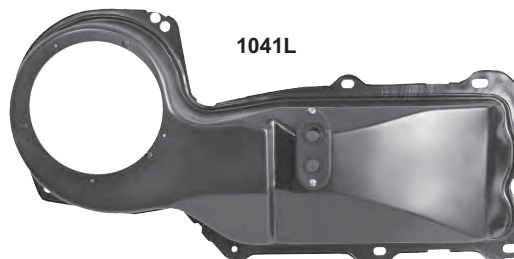

Sunvisor Support

M1338 1964-72* Sunvisor Support Chrome
$14.25 ea

Sill Decal

FL01* "Body by Fisher" Decal **$1.50 ea**

Instrument Bezels

M1359B 1966-67* Instrument Bezel
$39.25 ea

M1359C New 1968-69* Instrument Bezel without Air

Coming Soon!

M1359D New 1968-69* Instrument Bezel with Air

Coming Soon!

M1359E New 1970-72* Instrument Bezel

Coming Soon!

Heater Control

1456 1971-72* Heater Control
$106.75 ea

Heater Boxes

(Inside engine compartment)

1041K 1965-72* Heater Box, Small Block No A/C
$27.00 ea

1041L 1968-70* Heater Box, Big Block
$43.25 ea

(Inside cab compartment)

1400D 1969* A/C Heater Box Assembly
$24.75 ea

Evaporator Box

1400 1968-72* Evaporator Box
$187.75 ea