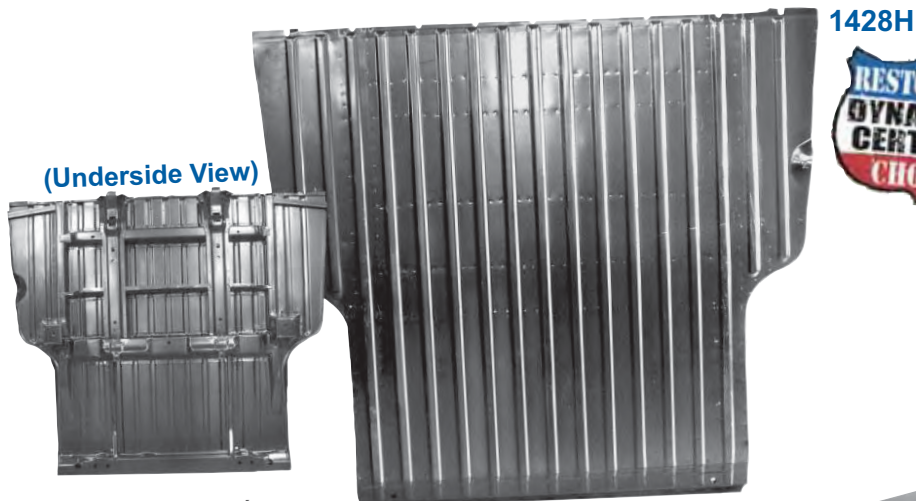

1428D	1968-72	Rear Window Shelf Panel	\$105.50 ea
1428B	1968-72	Rear Cab Panel	\$224.25 ea
1428A	1968-72	Smuggler's Box Panel	\$127.00 ea
1428C	1968-72	Bed Front Lift Panel	\$105.50 ea

Does Not Qualify For Free Freight Program