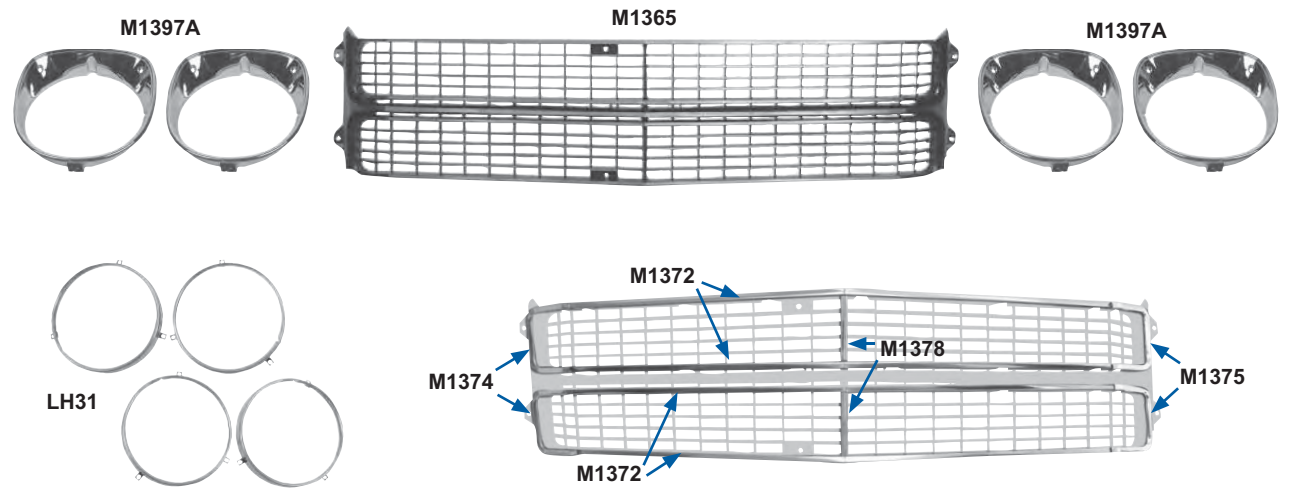

M1365	1970*	Standard Grille	$110.75 ea
M1397A	1970*	Headlamp Bezels, 4 pcs.	$120.25 set
M1372	1970*	Grille Molding, Inner (4 per car)	$8.00 ea
M1374	1970*	Grille Molding, Outer RH (2 per side)	$6.25 ea
M1375	1970*	Grille Molding, Outer LH (2 per side)	$6.25 ea
M1378	1970*	Grille Molding, Verticle (2 per car)	$2.50 ea
M1372A	1970*	Grille Molding Kit for "SS" Grille	$52.75 set
LH30	1964-70*	Headlamp Mounting Buckets with Retaining Rings, 8 pcs.	$92.00 set
LH31	1964-70*	Headlamp Retaining Rings, 4 pcs.	$16.25 set