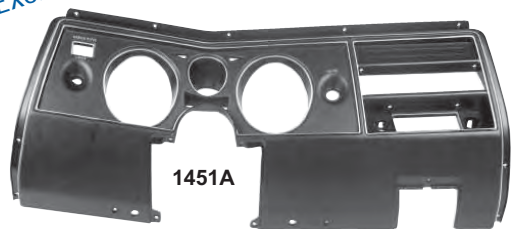

Dash Assemblies

dii Exclusive

1451A