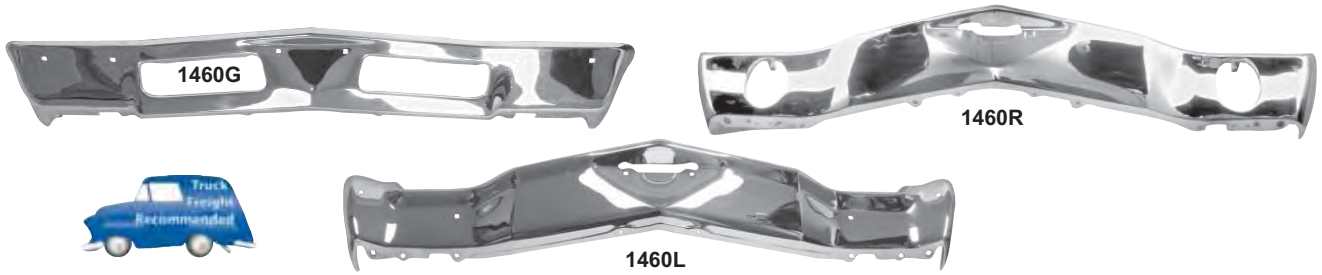

1460G	1969*	Front Bumper		$187.75 ea
1460R	1970	Front Bumper, (Also fits Monte Carlo®)		$201.25 ea
1460L	1971-72*	Front Bumper		$187.75 ea

New Chrome Process