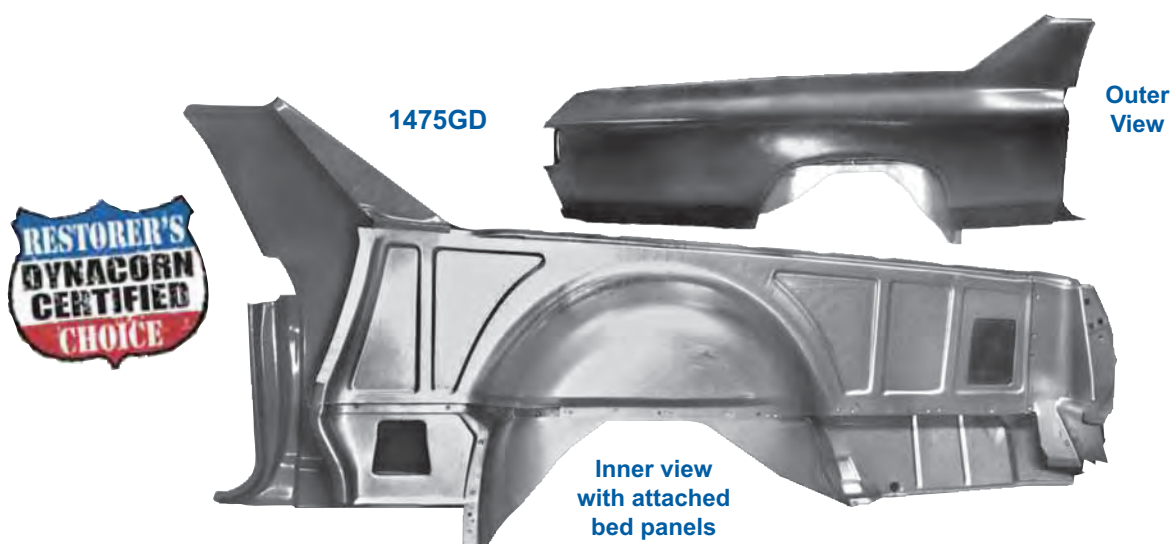

1475GD	New	1968-72	Quarter & Bed Panel Assembly RH	<i>Coming Soon!</i>
1475HD	New	1968-72	Quarter & Bed Panel Assembly LH	<i>Coming Soon!</i>