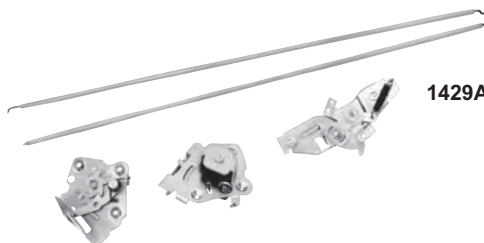

Gate Inner Panels

1429B	1968-72	Tail Gate Inner Panel Set, 9 pieces	\$87.75 set
-------	---------	-------------------------------------	-------------

1490E

1490F

1429C

1490E	1964-72	Tail Gate Cable Springs	\$4.00 pr
1490F	1973-87	Tail Gate Cable Springs	\$4.00 pr
1429C	1968-72	Tail Gate Cable Assy. With Hardware	\$43.50 set

1490H

1429A

1490G

1490H	New	1968-72	Tail Gate Hinges	\$143.25 pr
1429A		1968-72	Tail Gate Latch Set	\$86.50 set
1490G		1968-72	Tail Gate Handle With Nylon Washer	\$10.00 ea

Gas Tank Braces

1462PA	1968-72	Gas Tank Braces	\$93.25 pr
--------	---------	-----------------	------------