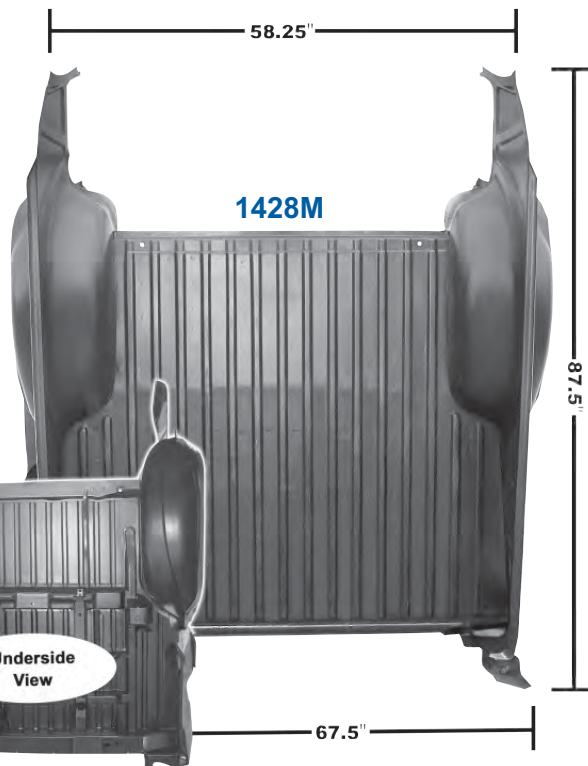

Tail Lamp Mtng.

1423A	New	1968-72	Tail Lamp Mounting Panel, RH	\$86.50 ea
1423B	New	1968-72	Tail Lamp Mounting Panel, LH	\$86.50 ea

Bed Panels

1428G		1964-67	Bed Front Lift Panel Support	\$106.75 ea
1428F		1964-67	Divider Panel with cut-outs	\$133.75 ea
1428J	New	1968-72*	Bed Rear Cross Bar	\$53.75 ea

1428D	1968-72	Rear Window Shelf Panel	\$105.50 ea
1428B	1968-72	Rear Cab Panel	\$224.25 ea
1428A	1968-72	Smuggler's Box Panel	\$127.00 ea
1428C	1968-72	Bed Front Lift Panel	\$105.50 ea

Does Not Qualify For Free Freight Program