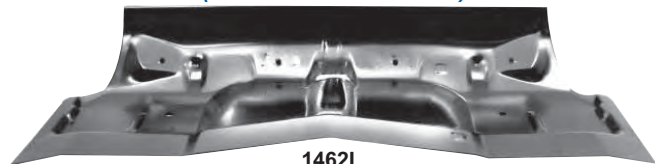

Coming Soon!

Floor Pans

1425A

1473	New	1968-72	Complete Floor Pan	Coming Soon!
1425A		1968-72	Transmission Tunnel Plate	\$39.25 ea

1462J

(Trim to fit behind seat)

1462L

1462K