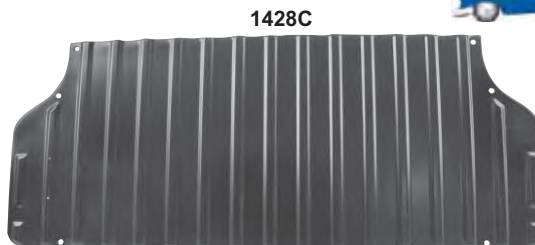

1428D	1968-72	Rear Window Shelf Panel	\$105.50 ea
1428B	1968-72	Rear Cab Panel	\$224.25 ea
1428A	1968-72	Smuggler's Box Panel	\$127.00 ea
1428C	1968-72	Bed Front Lift Panel	\$105.50 ea

Does Not Qualify For Free Freight Program