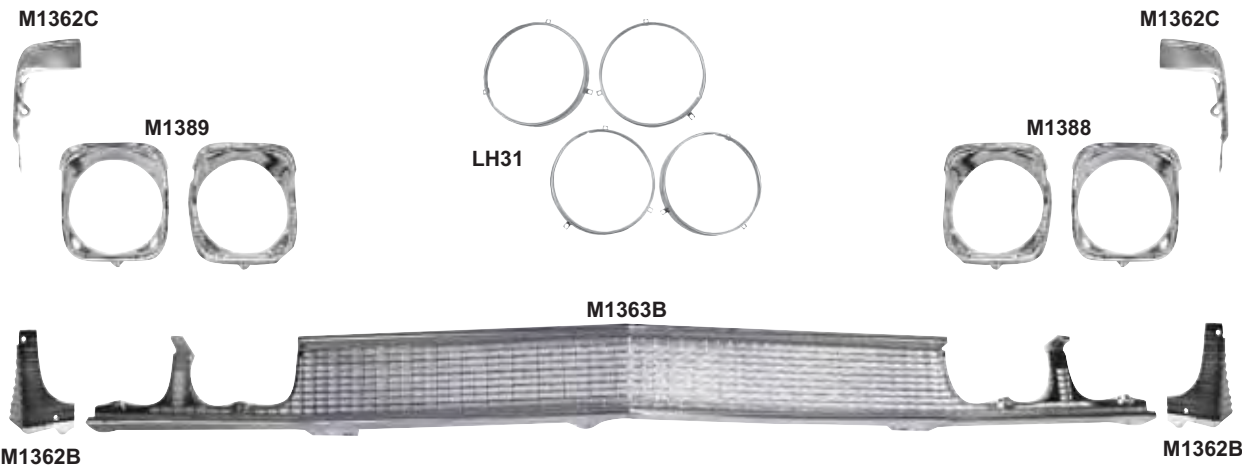

M1363B	1968*	Standard Grille	$174.25 ea
M1388	1968*	Inner & Outer Headlamp Bezels, RH	$106.75 pr
M1389	1968*	Inner & Outer Headlamp Bezels, LH	$106.75 pr
M1362B	1968*	Outer Grille Extensions	$24.25 pr
M1362C	1968*	Grille Extension Moldings	$19.50 pr
LH30	1964-70*	Headlamp Mounting Buckets with Retaining Rings, 8 pcs.	$92.00 set
LH31	1964-70*	Headlamp Retaining Rings, 4 pcs.	$16.25 set