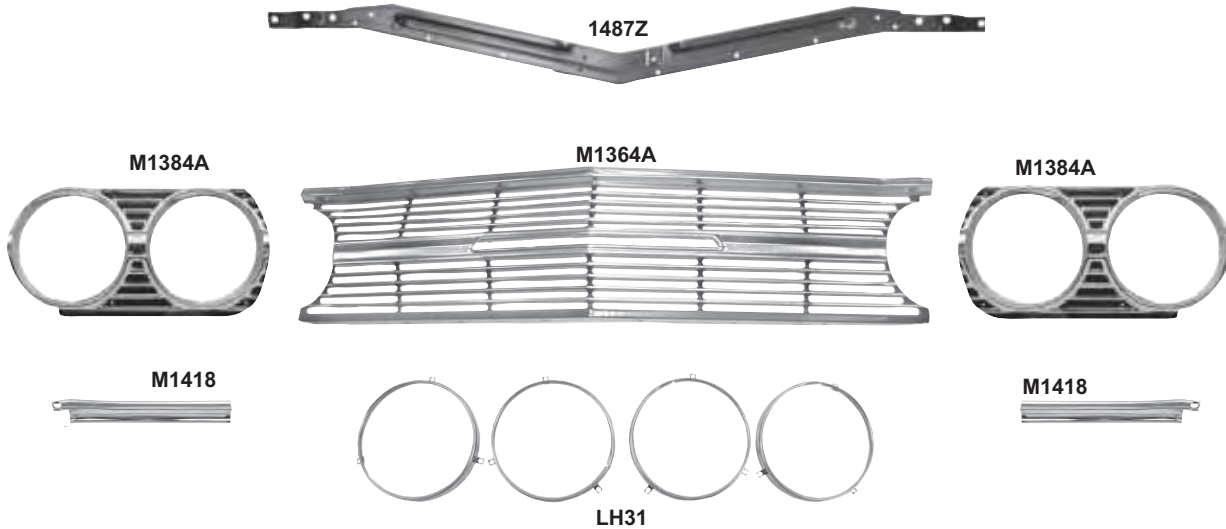

M1364A	1965*	Standard Grille	$155.25 ea
1487Z	1965*	Upper Grille Plate	$59.50 ea
M1384A	1965*	Headlamp Bezels	$106.75 pr
M1418	1965*	Under Headlamp Molding	$24.50 pr
LH30	1964-70*	Headlamp Mounting Buckets with Retaining Rings, 8 pcs.	$92.00 set
LH31	1964-70*	Headlamp Retaining Rings, 4 pcs.	$16.25 set