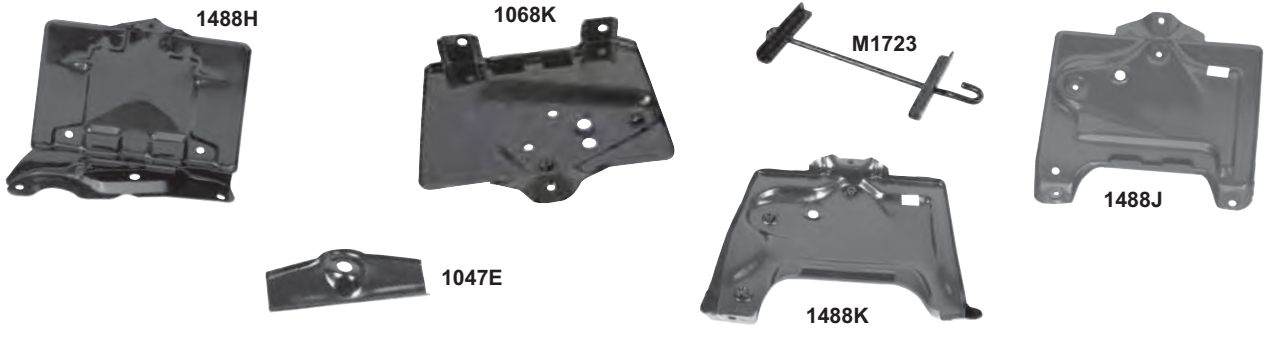

1488H	1964-65*	Battery Tray	$17.00 ea
M1723	1964-65*	Battery Tray Clamp	$7.00 ea
1068K	1966*	Battery Tray	$15.00 ea
1488J	1967*	Battery Tray	$15.00 ea
1047E	1966-72*	Battery Tray Clamp	$3.00 ea
1488K	1968-72*	Battery Tray, (Also fits Monte Carlo®)	$15.00 ea