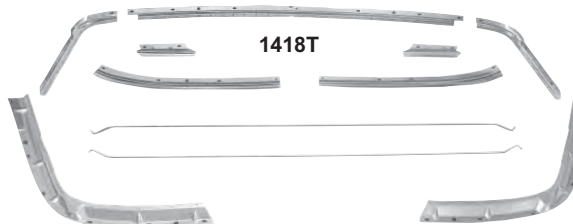

Hood Latch Supports

1427A	1964-67	Engine Mounts, Small Block	\$66.25 pr
1426	1966-67*	Engine Mounts, Big Block	\$65.00 pr
1427	1968-72*	Engine Mounts, V-8	\$52.75 pr

Firewalls

1461A	1968-72*	Firewall with A/C	\$309.25 ea
1461B	1968-72*	Firewall without A/C	\$309.25 ea
1461C	1968-72*	Firewall with Heater Delete	\$309.25 ea
1461G	1968-69*	Firewall Wiper Plate	\$23.00 ea
1461F	1968-72*	Firewall Brackets	\$92.00 pr

Roof Panel & Braces

1428EA

1418T

1428E	1968-72	Roof Panel	\$228.25 ea
1428EA	1968-72	Roof Panel Brace	\$174.25 ea
1418T	1968-72	Roof Inner Brace Kit	\$228.25 ea
1418M	New	1968-72	Roof Brace Clip, Plastic