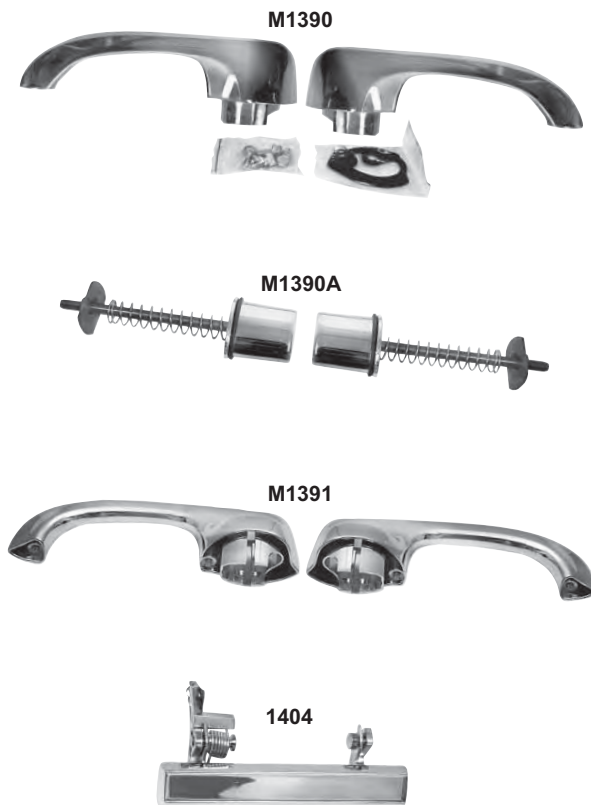

Exterior Door Handles

M1390	1964-67*	Door Handles w/o Button Kit	$29.75 pr
M1390A	1964-72*	Push Button Kit	$6.75 pr
M1391	1968-72*	Door Handles w/o Button Kit (Also fits 1968-68 Chevelle)	$33.75 pr
1404	1978-87	Door Outer Handle RH	$10.75 ea
1405	1978-87	Door Outer Handle LH