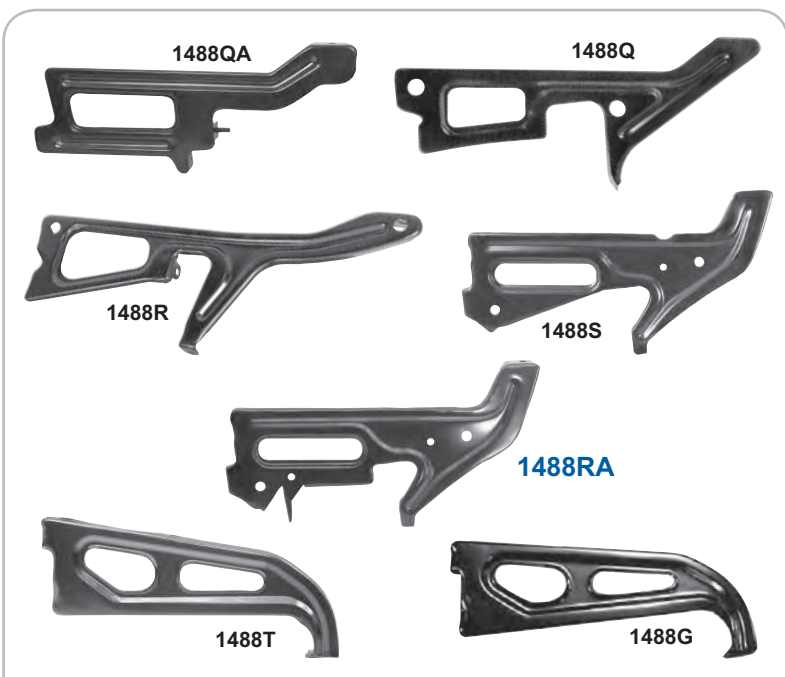

1488QA		1965*	Hood Latch Support	$25.75 ea
1488Q		1966*	Hood Latch Support	$25.75 ea
1488R		1967*	Hood Latch Support	$27.00 ea
1488RA	New	1968*	Hood Latch Support	$29.75 ea
1488S		1969*	Hood Latch Support	$27.00 ea
1488T		1970*	Hood Latch Support	$27.00 ea
1488G		1971-72*	Hood Latch Support	$27.00 ea

Hood Latch Supports

1427A	1964-67	Engine Mounts, Small Block	$66.25 pr
1426	1966-67*	Engine Mounts, Big Block	$65.00 pr
1427	1968-72*	Engine Mounts, V-8	$52.75 pr