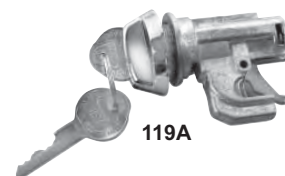

100

101A

100	1966-67	Later	\$9.50 kit
100A	1966-67	Original	\$13.00 kit
101	1968	Later	\$13.00 kit
101A	1968	Original	\$15.50 kit
102	1969-78	Later	\$13.00 kit

See also our Lock Section for more details....

Glovebox Locks

145

119A

120

+ Cylinder & Keys ONLY. Case not included.

145	1964-65	Later	\$19.00 kit
145A	1964-65	Original	\$20.50 kit
146+	1966-67	Later	\$19.00 kit
146A+	1966-67	Original	\$20.50 kit
119A	1968	Original	\$36.00 kit
119	1968-69	Later	\$29.50 kit
120	1970-77	Later	\$17.50 kit