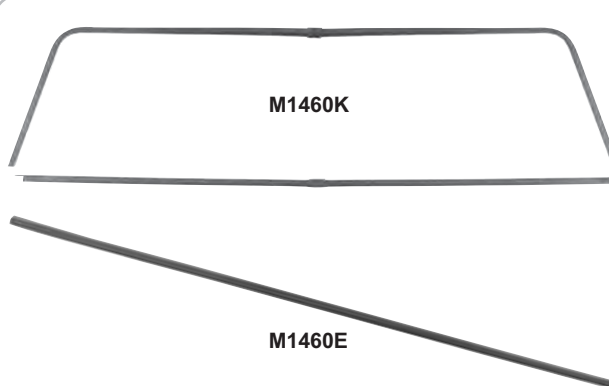

Headliner Molding

M1460E	1964-67*	Front Headliner Molding	$8.75 ea
M1460K	1964-67	Rear Headliner Moldings, 6 pcs.	$48.50 set