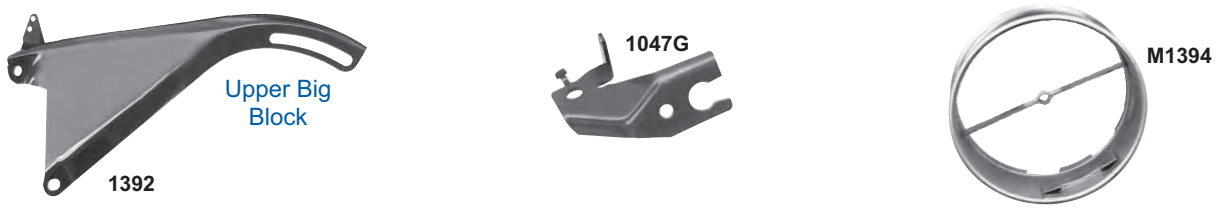

1392	1965-68*	Big Block Alternator Bracket	$16.25 ea
1047G	1969-72*	Accelerator Bracket, Holley Only	$12.75 ea
M1394	1970-72*	Cowl Induction Air Cleaner Spacer	$33.75 ea