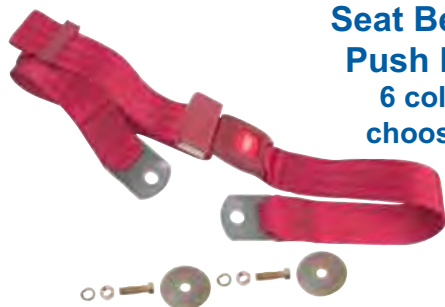

105	1968	Later	\$27.50 kit
105A	1968	Original	\$33.50 kit
106	1969-78	Later	\$27.50 kit

Seat Belts with Push Button:
6 colors to choose from

60 Inch Belts

SBP-BK60	Seat Belt with Push Button	Black
SBP-GR60	Seat Belt with Push Button	Grey
SBP-TAN60	Seat Belt with Push Button	Tan
SBP-NB60	Seat Belt with Push Button	Navy Blue
SBP-RED60	Seat Belt with Push Button	Red
SBP-MAR60	Seat Belt with Push Button	Maroon

\$25.00 ea

74 Inch Belts

SBP-BK74	Seat Belt with Push Button	Black
SBP-GR74	Seat Belt with Push Button	Grey
SBP-TAN74	Seat Belt with Push Button	Tan
SBP-NB74	Seat Belt with Push Button	Navy Blue
SBP-RED74	Seat Belt with Push Button	Red
SBP-MAR74	Seat Belt with Push Button	Maroon