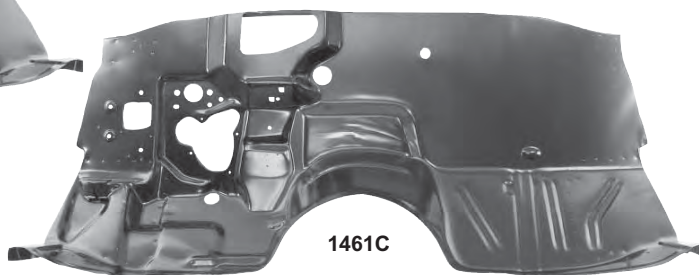

Firewalls

1461A	1968-72*	Firewall with A/C	$309.25 ea
1461B	1968-72*	Firewall without A/C	$309.25 ea
1461C	1968-72*	Firewall with Heater Delete	$309.25 ea
1461G	1968-69*	Firewall Wiper Plate	$23.00 ea
1461F	1968-72*	Firewall Brackets	$92.00 pr