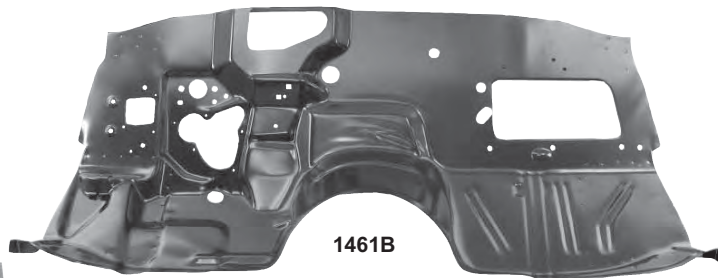

Firewalls

1461A	1968-72*	Firewall with A/C	$309.25 ea
1461B	1968-72*	Firewall without A/C	$309.25 ea
1461C	1968-72*	Firewall with Heater Delete	$309.25 ea
1461G	1968-69*	Firewall Wiper Plate	$23.00 ea
1461F	1968-72*	Firewall Brackets	$92.00 pr