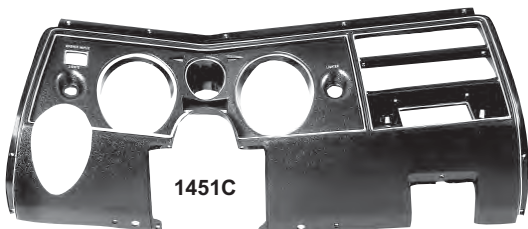

Dash Assemblies

dii Exclusive

1451A

1451B

1451C

1451A 1969* Dash Assembly w/o Astro Ventilation
w/o A/C Instrument Carrier

\$191.75 ea

1451B 1969* Dash Assembly with Astro Ventilation
w/o A/C Instrument Carrier