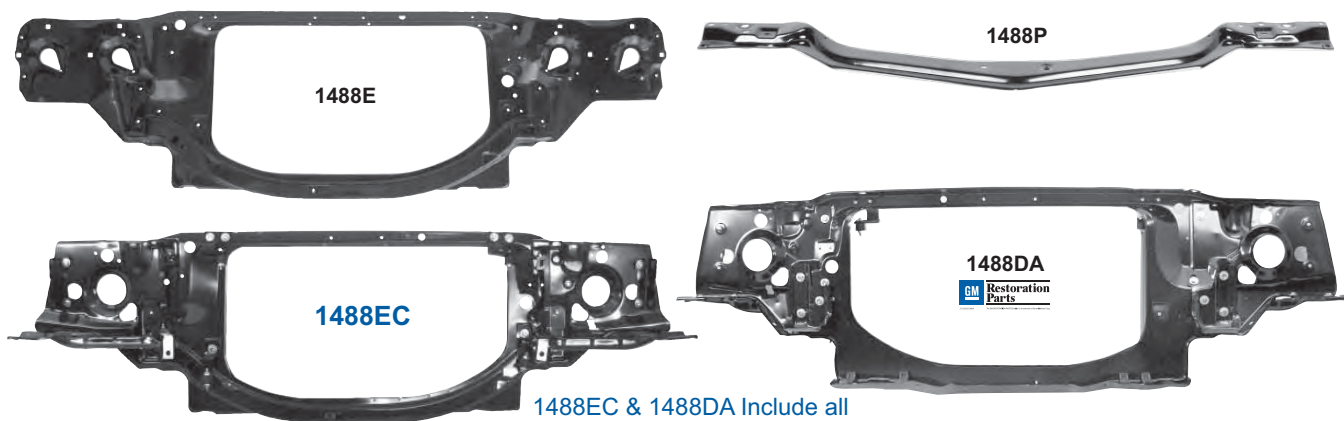

1488EC & 1488DA Include all brackets & radiator insulators.

1488E	1970*	Radiator Support	$144.50 ea
1488EC	1970*	New Radiator Support, Complete	$214.75 ea
1488P	1970*	Upper Radiator Plate	$39.75 ea
1488DA	1971-72*	Radiator Support, Complete	$201.25 ea

Bridge Plate

1488L	1968-72*	Radiator Bridge Plate for small block	$23.00 ea

Wash. Bottle Brkt.

1425	1964-69*	Windshield Washer Bottle Bracket	$10.50 ea