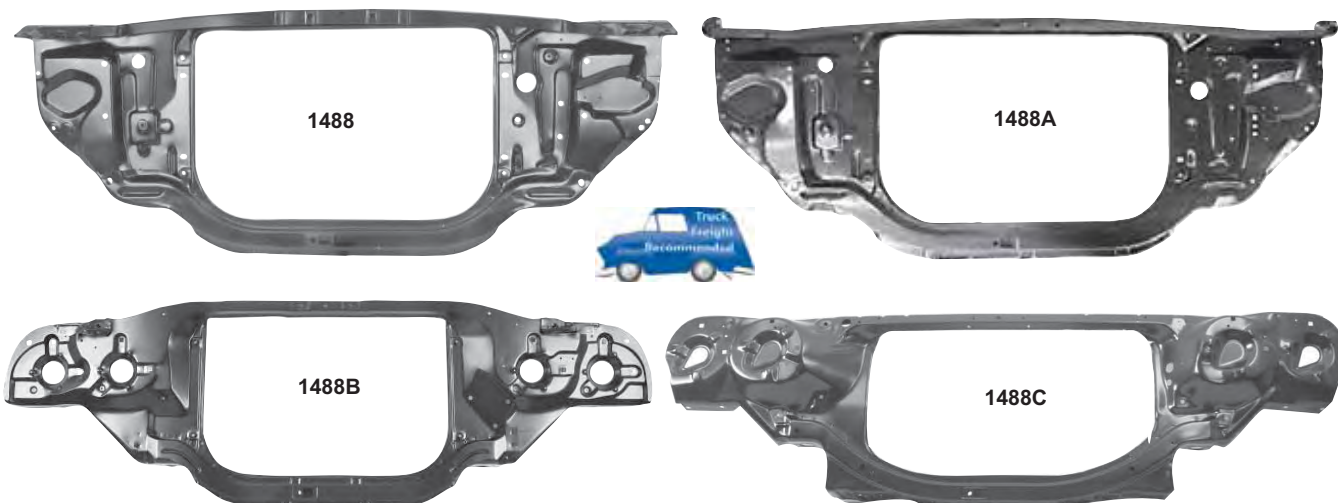

Radiator Supports

1488	1965*	Radiator Support	$174.25 ea
1488A	1966*	Radiator Support	$121.50 ea
1488B	1967*	Radiator Support	$121.50 ea
1488C	1968-69*	Radiator Support	$144.50 ea