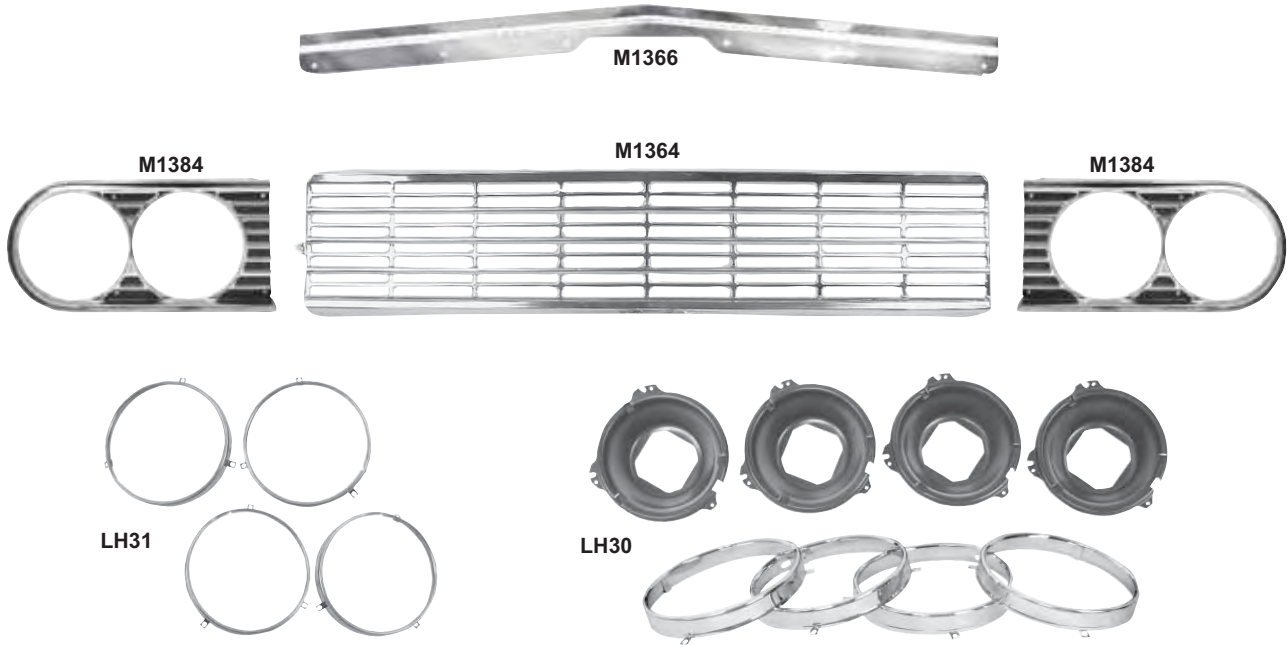

M1364	1964*	Standard Grille	$133.75 ea
M1366	1964*	Grille Molding Upper	$47.25 ea
M1384	1964*	Headlamp Bezels	$106.75 pr
LH30	1964-70*	Headlamp Mounting Buckets with Retaining Rings, 8 pcs.	$92.00 set
LH31	1964-70*	Headlamp Retaining Rings, 4 pcs.	$16.25 set