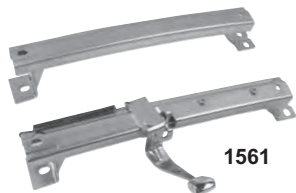

1047F	1964-72*	Galvanized Floor Plug	
			\$3.00 ea

Floor Pan Plug

1475L	1968-72	Fuel Filler Door	
			\$46.00 ea

Fuel Filler Door

Seat Track Assembly

1560

1561

1560	1968-72*	Seat Track Assembly, RH
1561	1968-72*	Seat Track Assembly, LH