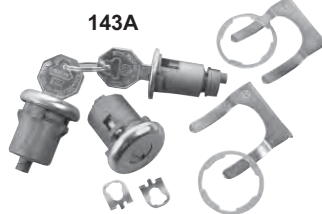

Ignition Locks

157	1964	Octagon	$9.50 kit
161	1964	Original	$13.00 kit
158	1965	Octagon	$8.75 kit
158A	1965	Original	$13.00 kit

100	1966-67	Later	$9.50 kit
100A	1966-67	Original	$13.00 kit
101	1968	Later	$13.00 kit
101A	1968	Original	$15.50 kit
102	1969-78	Later	$13.00 kit

See also our Lock Section for more details....

Glovebox Locks

+ Cylinder & Keys ONLY. Case not included.

145	1964-65	Later	$19.00 kit
145A	1964-65	Original	$20.50 kit
146+	1966-67	Later	$19.00 kit
146A+	1966-67	Original	$20.50 kit
119A	1968	Original	$36.00 kit
119	1968-69	Later	$29.50 kit
120	1970-77	Later	$17.50 kit

Ignition & Door Lock Kits

143A

142	1964	Octagon	$36.00 kit
142A	1964	Original	$40.50 kit
143A	1965	Original	$40.50 kit
104	1966-67	Later	$23.00 kit
104A	1966-67	Original	$27.50 kit

105	1968	Later	$27.50 kit
105A	1968	Original	$33.50 kit
106	1969-78	Later	$27.50 kit