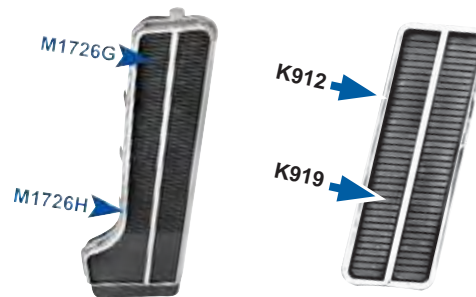

M1726G	1964-67*	Accelerator Pedal	$10.00 ea
M1726H	1964-67*	Accl Pedal Trim	$8.50 ea
K919	1968-72*	Accelerator Pedal	$4.00 ea
K912	1968-72*	Accl Pedal Trim	$4.00 ea

Accel. Pedal Pads & Trim