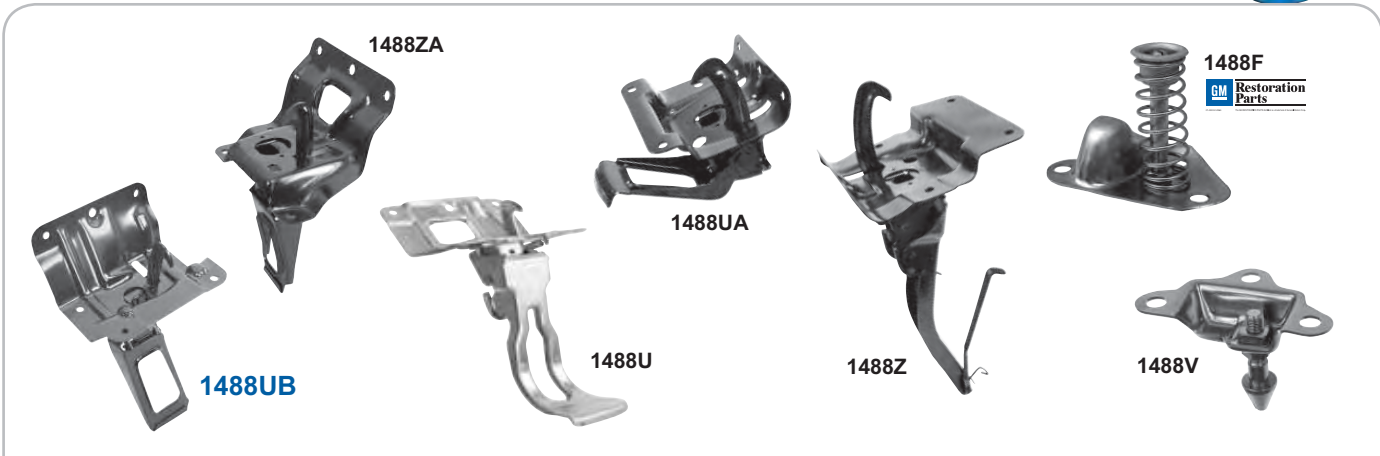

Hood Latch, Catch & Spring

1488UB	New	1965*	Hood Latch	$87.75 ea
1488ZA		1966*	Hood Latch	$80.00 ea
1488U		1967*	Hood Latch	$80.00 ea
1488UA		1968*	Hood Latch	$80.00 ea
1488Z		1970-72*	Hood Latch	$89.00 ea
1488V		1966*	Hood Catch	$28.50 ea
1488F		1970-72*	Hood Catch and Spring	$36.50 ea

Engine Mounts