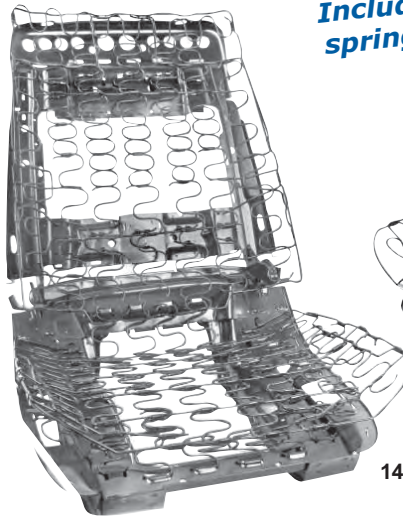

Seat Frame Assemblies

dii Exclusive

Includes springs!