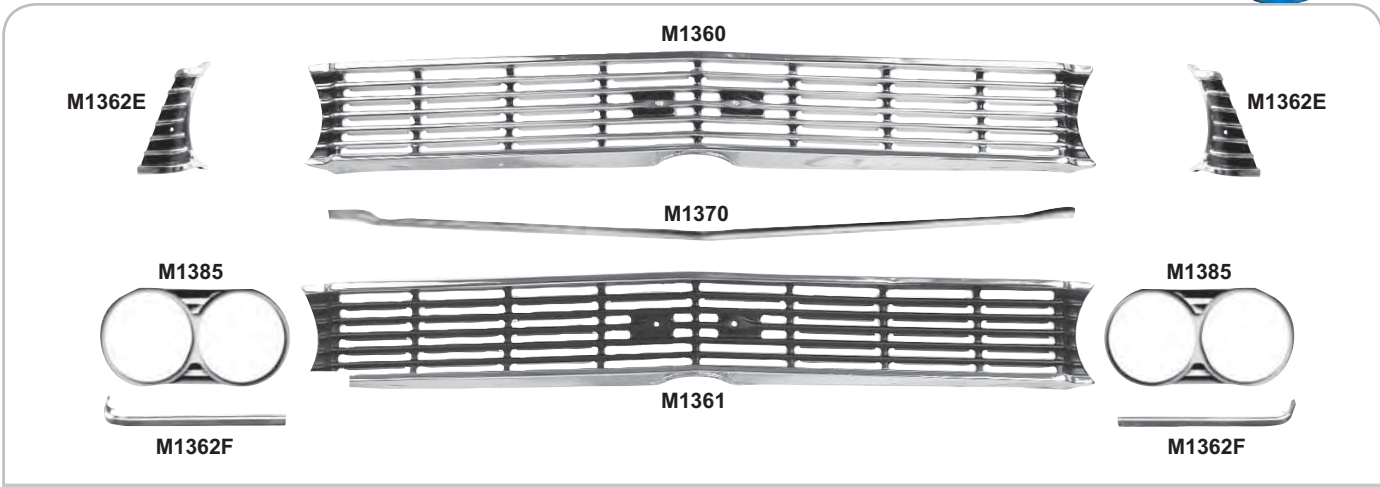

M1360	1966*	Standard Grille	$106.75 ea
M1361	1966*	"SS" Grille	$106.75 ea
M1362F	1966*	Lower Outer Grille Molding	$78.25 pr
M1370	1966*	Lower Center Grille Molding	$38.00 pr
M1385	1966*	Headlamp Bezels	$106.75 ea
M1362E	1966*	Outer Grille Extensions	$25.75 pr
LH30	1964-70*	Headlamp Mounting Buckets with Retaining Rings, 8 pcs.	$92.00 set
LH31	1964-70*	Headlamp Retaining Rings, 4 pcs.	$16.25 set