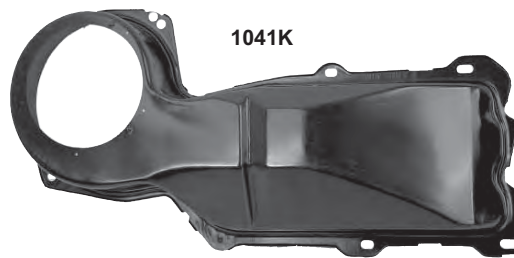

Coming Soon!

M1359D New 1968-69* Instrument Bezel with Air

Coming Soon!

M1359E New 1970-72* Instrument Bezel

Coming Soon!

Heater Control

1456 1971-72* Heater Control
\$106.75 ea

Heater Boxes