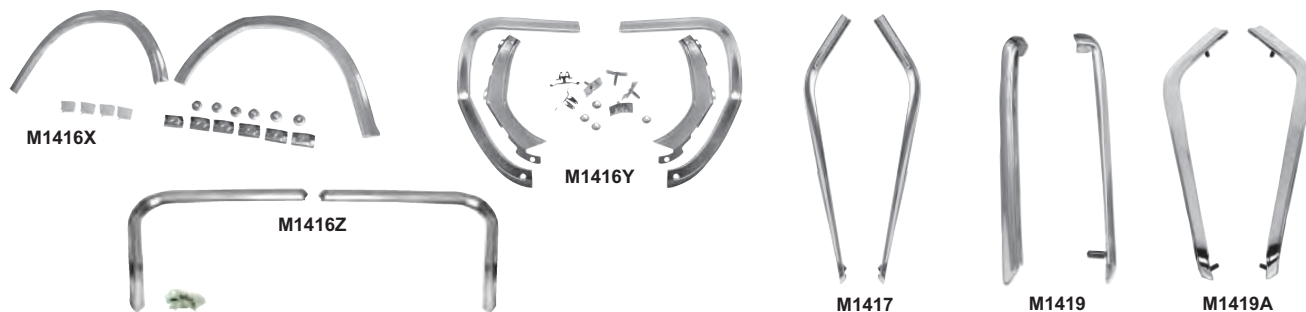

M1416X	1964*	Eyebrow Moldings	$52.75 pr
M1416Y	1965*	Eyebrow Moldings (4 pc set)	$52.75 set
M1416Z	1966*	Eyebrow Moldings	$52.75 pr
M1417	1968*	Eyebrow Moldings	$56.75 pr
M1419	1969*	Eyebrow Moldings (300DLX/SS 396)	$47.25 pr
M1419A	1969*	Eyebrow Moldings, Long	$90.50 pr