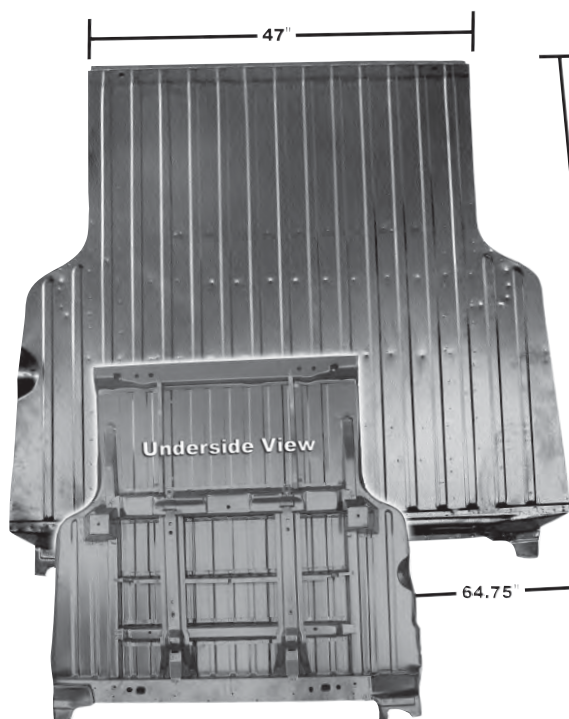

Tail Lamp Mtng.

1423A	New	1968-72	Tail Lamp Mounting Panel, RH	\$86.50 ea
1423B	New	1968-72	Tail Lamp Mounting Panel, LH	\$86.50 ea

Bed Panels

1428G		1964-67	Bed Front Lift Panel Support	\$106.75 ea
1428F		1964-67	Divider Panel with cut-outs	\$133.75 ea
1428J	New	1968-72*	Bed Rear Cross Bar	\$53.75 ea

1428D	1968-72	Rear Window Shelf Panel	\$105.50 ea
1428B	1968-72	Rear Cab Panel	\$224.25 ea
1428A	1968-72	Smuggler's Box Panel	\$127.00 ea
1428C	1968-72	Bed Front Lift Panel	\$105.50 ea

Does Not Qualify For Free Freight Program