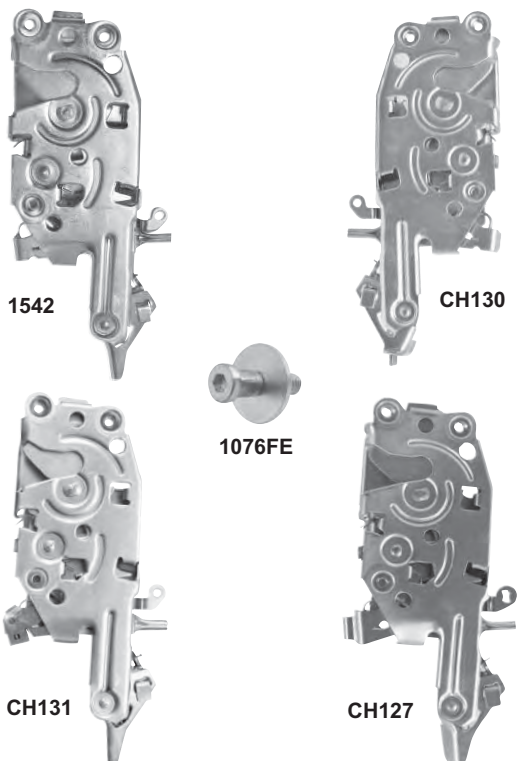

Door Hinges

1556W	1966-67*	Door Hinge, Lower RH	\$52.75 ea
1556X	1966-67*	Door Hinge, Lower LH	\$52.75 ea
1556Y	1966-67*	Door Hinge, Upper RH	\$46.00 ea
1556Z	1966-67*	Door Hinge, Upper LH	\$46.00 ea
1556S	1968-72*	Door Hinge, Lower RH	\$52.75 ea
1556T	1968-72*	Door Hinge, Lower LH	\$52.75 ea
1556U	1968-72*	Door Hinge, Upper RH or LH	\$52.75 ea

Door Edge & Frame Molding

M1357A	1966-67*	Door Edge Moldings	\$24.25 pr
M1358	1968-69*	Door Edge Moldings	\$24.25 pr
M1359	1970-72*	Door Edge Moldings	\$24.25 pr

M1429	1964-67	Door Frame Moldings, 4 pc set	\$127.00 set
M1429A	1968-72	Door Frame Moldings, 4 pc set	\$127.00 set

Door Latches

1542	1964-66*	Door Latch RH	
1543	1964-66*	Door Latch LH	
			\$59.50 ea
CH130	1967*	Door Latch RH	\$51.25 ea
CH129	1967*	Door Latch LH	\$51.25 ea
CH132	1968*	Door Latch RH	\$51.25 ea
CH131	1968*	Door Latch LH	\$51.25 ea
CH134	1969*	Door Latch RH	\$51.25 ea
CH133	1969*	Door Latch LH	\$51.25 ea
CH128	1970-72*	Door Latch RH	\$51.25 ea
CH127	1970-72*	Door Latch LH	\$51.25 ea
1076FE	1964-72*	Door Lock Striker	\$12.00 ea