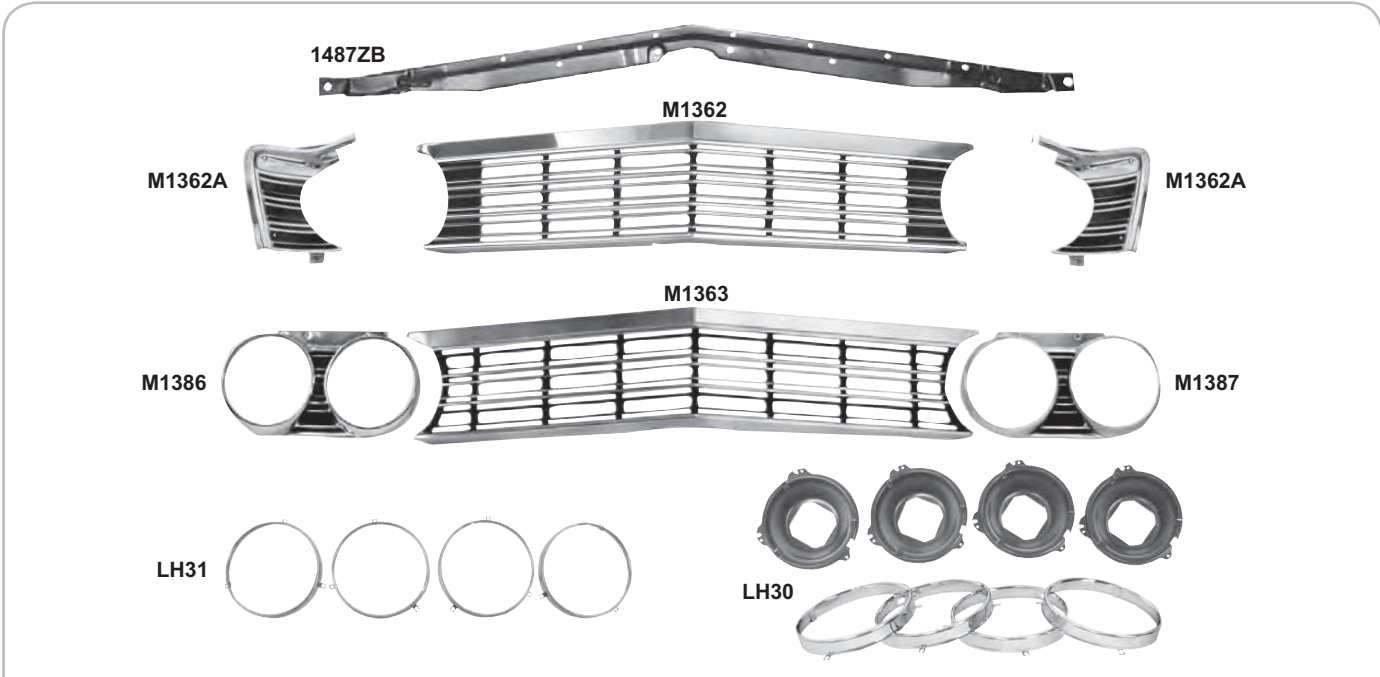

M1362	1967*	Standard Grille	$106.75 ea
M1363	1967*	"SS" Grille	$106.75 ea
1487ZB	1967*	Upper Grille Plate	$60.75 ea
M1386	1967*	Headlamp Bezel RH	$48.50 ea
M1387	1967*	Headlamp Bezel LH	$48.50 ea
M1362A	1967*	Outer Grille Extensions	$79.75 pr
LH30	1964-70*	Headlamp Mounting Buckets with Retaining Rings, 8 pcs.	$92.00 set
LH31	1964-70*	Headlamp Retaining Rings, 4 pcs.	$16.25 set