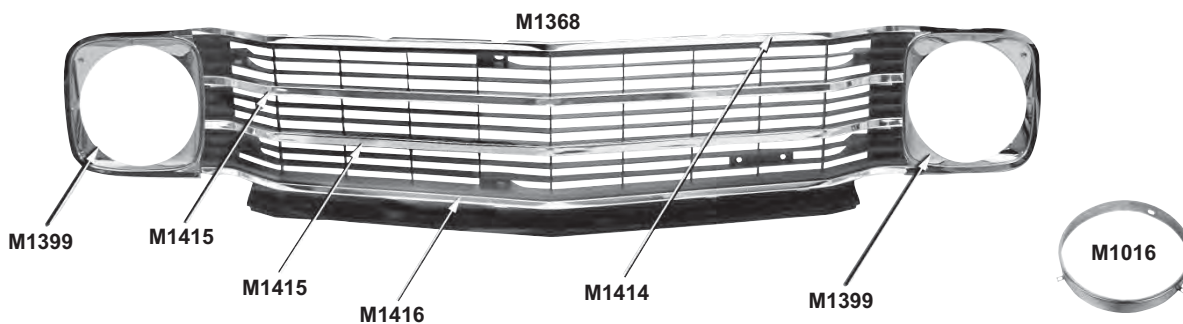

M1368	1972*	Standard Grille	$89.00 ea
M1399	1972*	Chrome Headlamp Bezels	$93.25 pr
M1414	1972*	Grille Molding, Upper	$19.00 ea
M1415	1972*	Grille Molding, Center (2 per car)	$19.00 ea
M1416	1972*	Grille Molding, Lower	$19.00 ea
M1016	1971-72*	Headlamp Retainer Ring	$5.50 ea