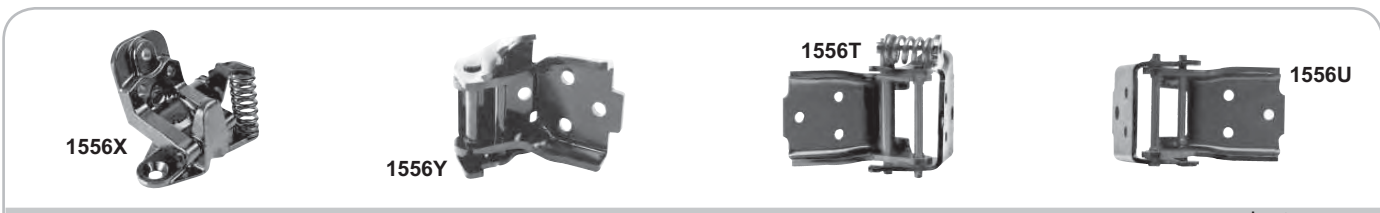

Door Hinges

1556W	1966-67*	Door Hinge, Lower RH	$52.75 ea
1556X	1966-67*	Door Hinge, Lower LH	$52.75 ea
1556Y	1966-67*	Door Hinge, Upper RH	$46.00 ea
1556Z	1966-67*	Door Hinge, Upper LH	$46.00 ea
1556S	1968-72*	Door Hinge, Lower RH	$52.75 ea
1556T	1968-72*	Door Hinge, Lower LH	$52.75 ea
1556U	1968-72*	Door Hinge, Upper RH or LH	$52.75 ea