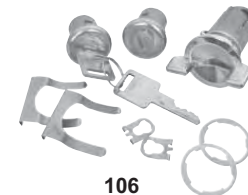

Ignition & Door Lock Kits

142

143A

104

142	1964	Octagon	\$36.00 kit
142A	1964	Original	\$40.50 kit
143A	1965	Original	\$40.50 kit
104	1966-67	Later	\$23.00 kit
104A	1966-67	Original	\$27.50 kit

105

105A

106