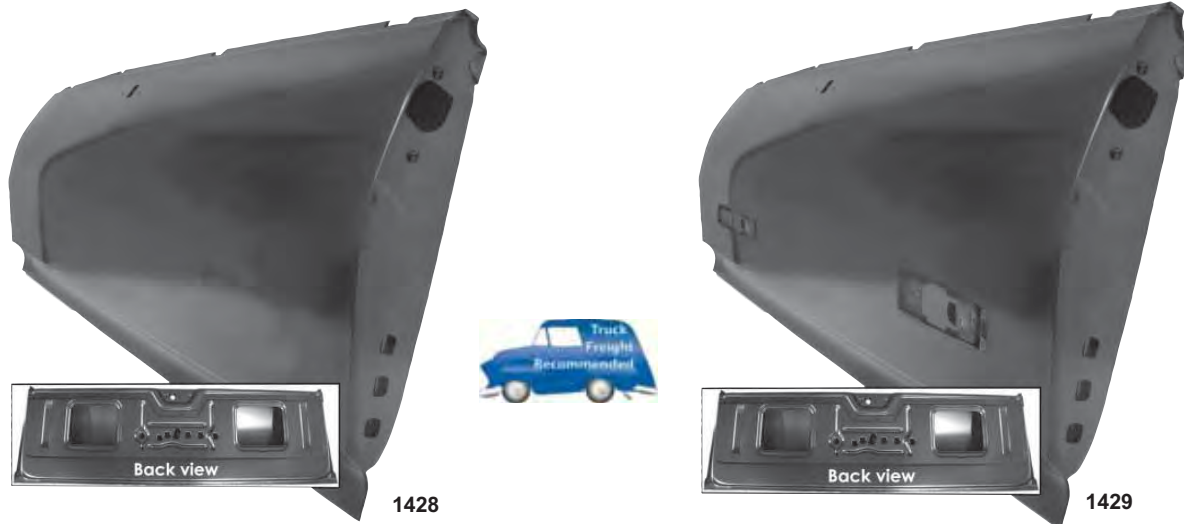

Tail Gates

1428	1968	Complete Tail Gate W/O Backup Light holes	$214.75 ea
1429	1969-72	Complete Tail Gate With Backup Light holes	$214.75 ea