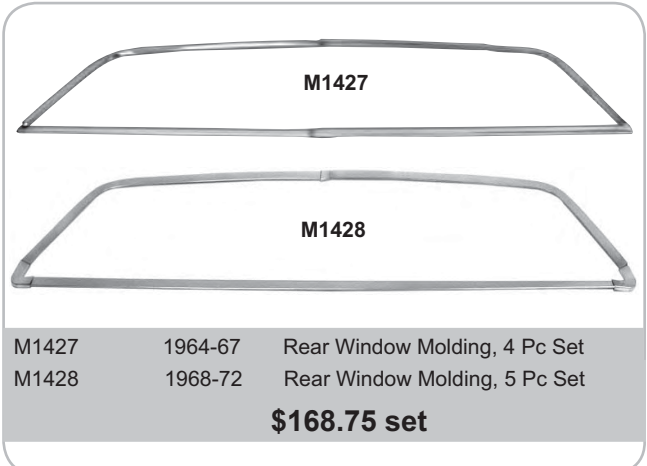

Rear Window Mldgs.

M1427	1964-67	Rear Window Molding, 4 Pc Set	$168.75 set
M1428	1968-72	Rear Window Molding, 5 Pc Set