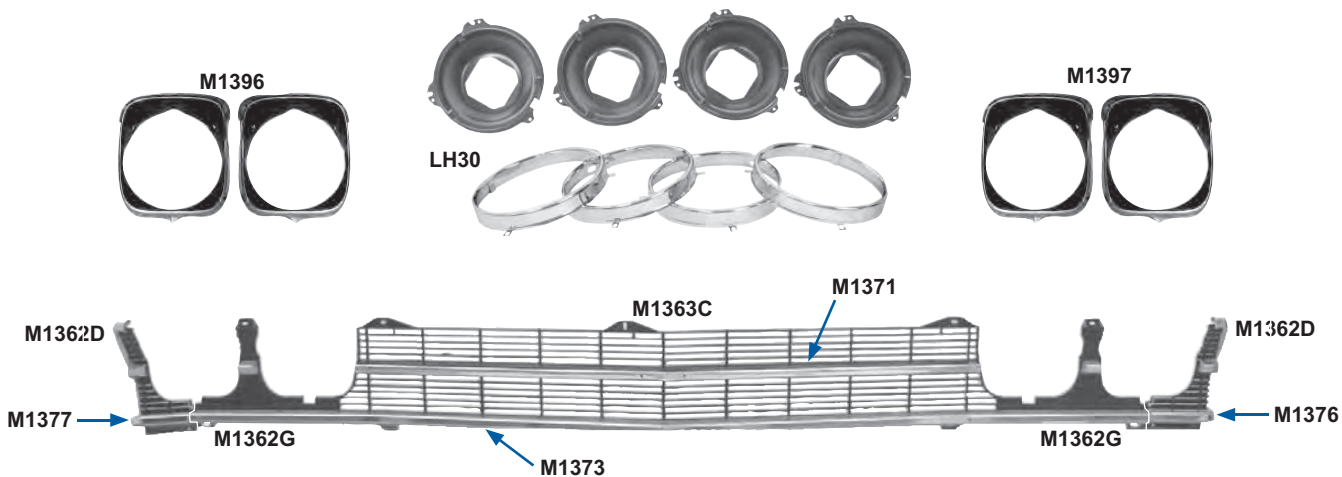

M1363C	1969*	Standard Grille, with molding holes	$110.75 ea
M1363A	1969*	Standard Grille, without molding holes	$110.75 ea
M1396	1969*	Inner & Outer Headlamp Bezels, RH	$66.25 set
M1397	1969*	Inner & Outer Headlamp Bezels, LH	$66.25 set
M1362D	1969*	Outer Grille Extensions	$19.00 pr
M1371	1969*	Grille Molding, Center	$36.50 ea
M1373	1969*	Grille Molding, Lower	$21.50 ea
M1376	1969*	Grille Molding, Lower RH	$16.25 ea
M1377	1969*	Grille Molding, Lower LH	$16.25 ea
M1362G	1969*	Grille Molding, Outer (Between Headlamps)	$11.75 ea
LH30	1964-70*	Headlamp Mounting Buckets with Retaining Rings, 8 pcs.	$92.00 set
LH31	1964-70*	Headlamp Retaining Rings, 4 pcs.	$16.25 set