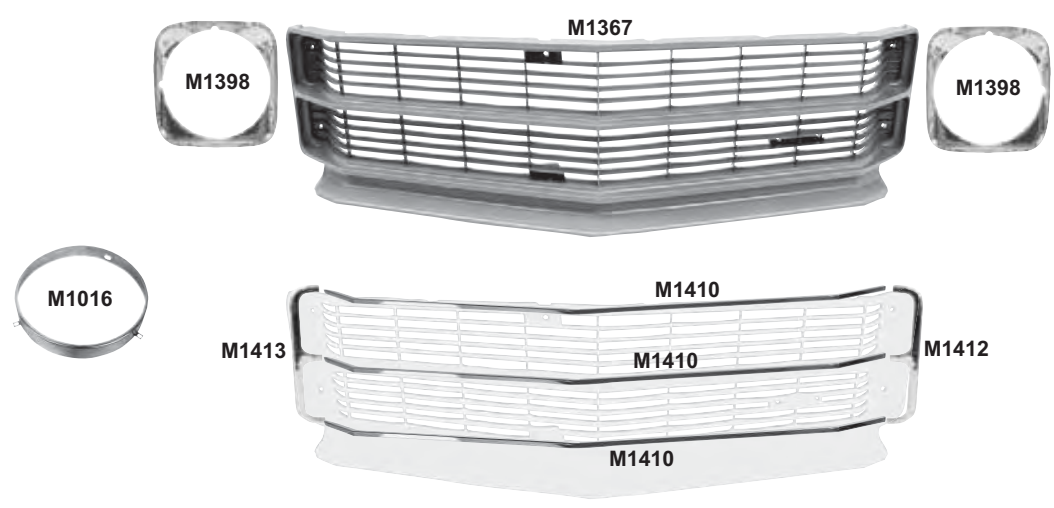

M1367	1971*	Standard Grille	$120.75 ea
M1398	1971*	Chrome Headlamp Bezels	$89.00 pr
M1410	1971*	Grille Molding Center (3 per car)	$17.50 ea
M1412	1971*	Grille Molding, Outer RH	$19.50 ea
M1413	1971*	Grille Molding, Outer LH	$19.50 ea
M1016	1971-72*	Headlamp Retainer Ring	$5.50 ea