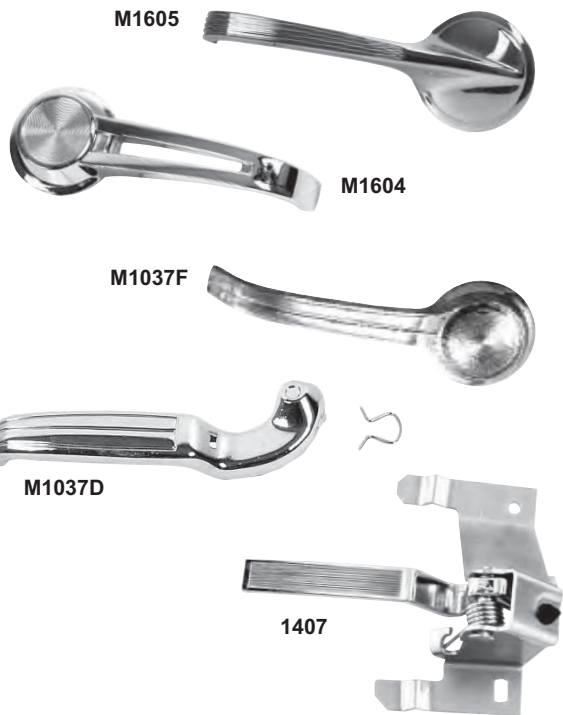

Interior Door Handles

M1605	1964*	Door Handle, Single Arm	$10.75 ea
M1604	1964*	Door Handle, Double Arm	$9.50 ea
M1037F	1965-67*	Door Handle, Standard	$9.50 ea
M1037D	1968-72*	Door Handle Std RH	$14.75 ea
M1037E	1968-72*	Door Handle Std LH	$14.75 ea
1406	1978-87	Door Inner Handle RH	$10.75 ea
1407	1978-87	Door Inner Handle LH	$10.75 ea