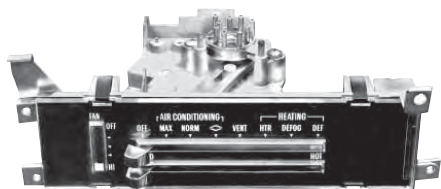

Coming Soon!

M1359D New 1968-69* Instrument Bezel with Air

Coming Soon!

M1359E New 1970-72* Instrument Bezel

Coming Soon!

Heater Control

1456 1971-72* Heater Control
\$106.75 ea

Heater Boxes