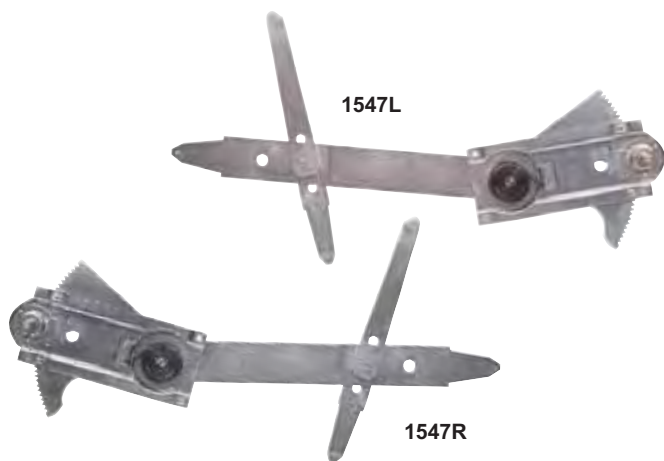

1548L

Door Misc.

1485Y	1968-72*	Door Window Guide Plates	$19.00 pr
1485N	1970-72*	Front Door Glass Channel Support	$9.50 ea
1485P	1970-72*	Door Glass Stopper	$9.50 ea
1485Q	1970-72*	Door Window Guide Stabilizer	$9.50 pr

Man. Window Regulators

1547L

1547R