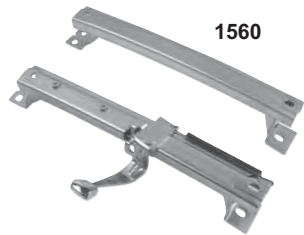

1047F	1964-72*	Galvanized Floor Plug	
			\$3.00 ea

Floor Pan Plug

1475L	1968-72	Fuel Filler Door	
			\$46.00 ea

Fuel Filler Door

Seat Track Assembly

1560

1561

1560	1968-72*	Seat Track Assembly, RH
1561	1968-72*	Seat Track Assembly, LH