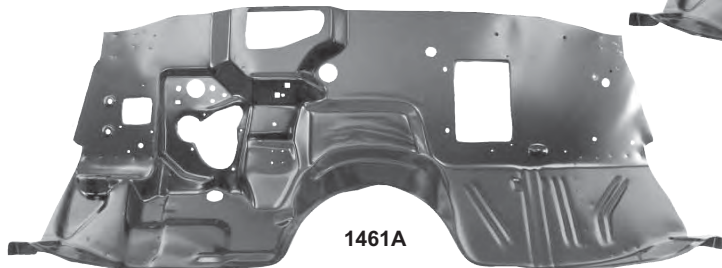

Firewalls

1461A	1968-72*	Firewall with A/C	$309.25 ea
1461B	1968-72*	Firewall without A/C	$309.25 ea
1461C	1968-72*	Firewall with Heater Delete	$309.25 ea
1461G	1968-69*	Firewall Wiper Plate	$23.00 ea
1461F	1968-72*	Firewall Brackets	$92.00 pr