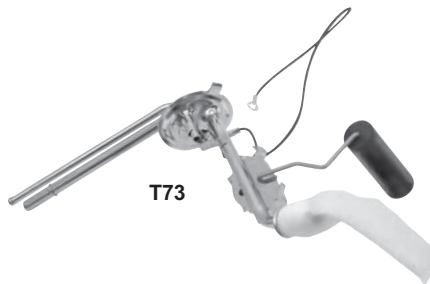

T20

T21

T71

T72

T73

T70	1964*	All	\$33.75 ea
T71	1965-67*	All V-8 4bbl 3/8 Line	\$33.75 ea
T72	1969-70*	V-8 350, 400, 454, 396 4bbl w/A/C	\$33.75 ea
T73	1971-72*	V-8 350 4bbl w/A/C, 400 3 bbl w/A/C, 400 2bbl, 454 4bbl	\$33.75 ea
T20	1964-72*	Fuel Sending Unit Locking Ring	\$4.00 ea
T21	1964-72*	Fuel Sending Unit Gasket	\$4.00 ea