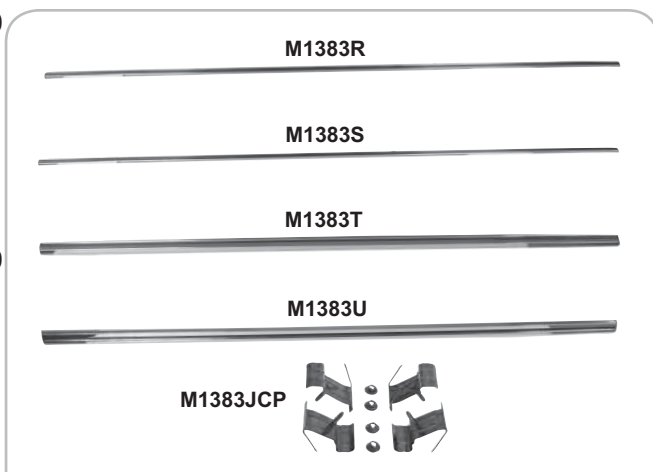

Tailgate Molding

M1383H	1964-67	Tail Gate Top Molding	$67.50 ea
M1383HCP	1964-67	Tail Gate Top Molding Clips, 4 pcs.	$10.75 set
M1383J	1968-72	Tail Gate Top Molding without Clips	$32.50 ea
M1383JCP	1968-72	Tail Gate Top Molding Clips, 4 pcs.	$32.50 set
M1383R	1968-69	Tail Gate Molding, Lower	$32.50 ea
M1383S	1968-69	Tail Gate Molding, Upper	$32.50 ea
M1383T	1970-72	Tail Gate Molding, Lower	$32.50 ea
M1383U	1970-72	Tail Gate Molding, Upper	$32.50 ea