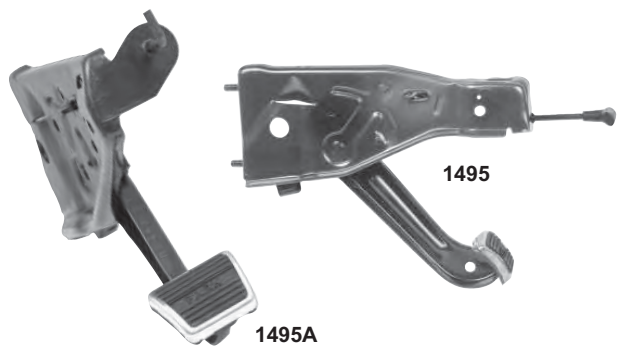

Console Boot

Clutch Rod Boot

M1339

BRAKE RELEASE

1403A

M1339	1964-67*	Brake Release Handle	\$8.00 ea
1403A	1970-72*	Brake Release Handle	\$9.25 ea

Brake Release Handle

1495	1969*	Parking Brake Assy.	\$76.75 ea
1495A	1970-72*	Parking Brake Assy.	