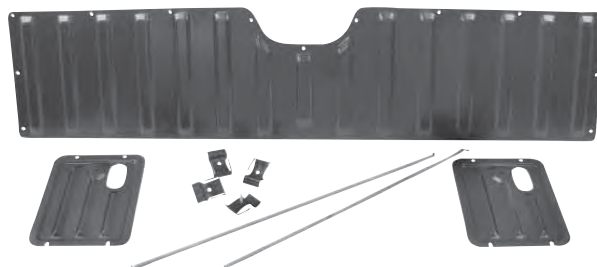

1429B	1968-72	Tail Gate Inner Panel Set, 9 pieces	$87.75 set