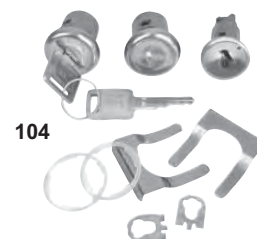

104

142	1964	Octagon	$36.00 kit
142A	1964	Original	$40.50 kit
143A	1965	Original	$40.50 kit
104	1966-67	Later	$23.00 kit
104A	1966-67	Original	$27.50 kit