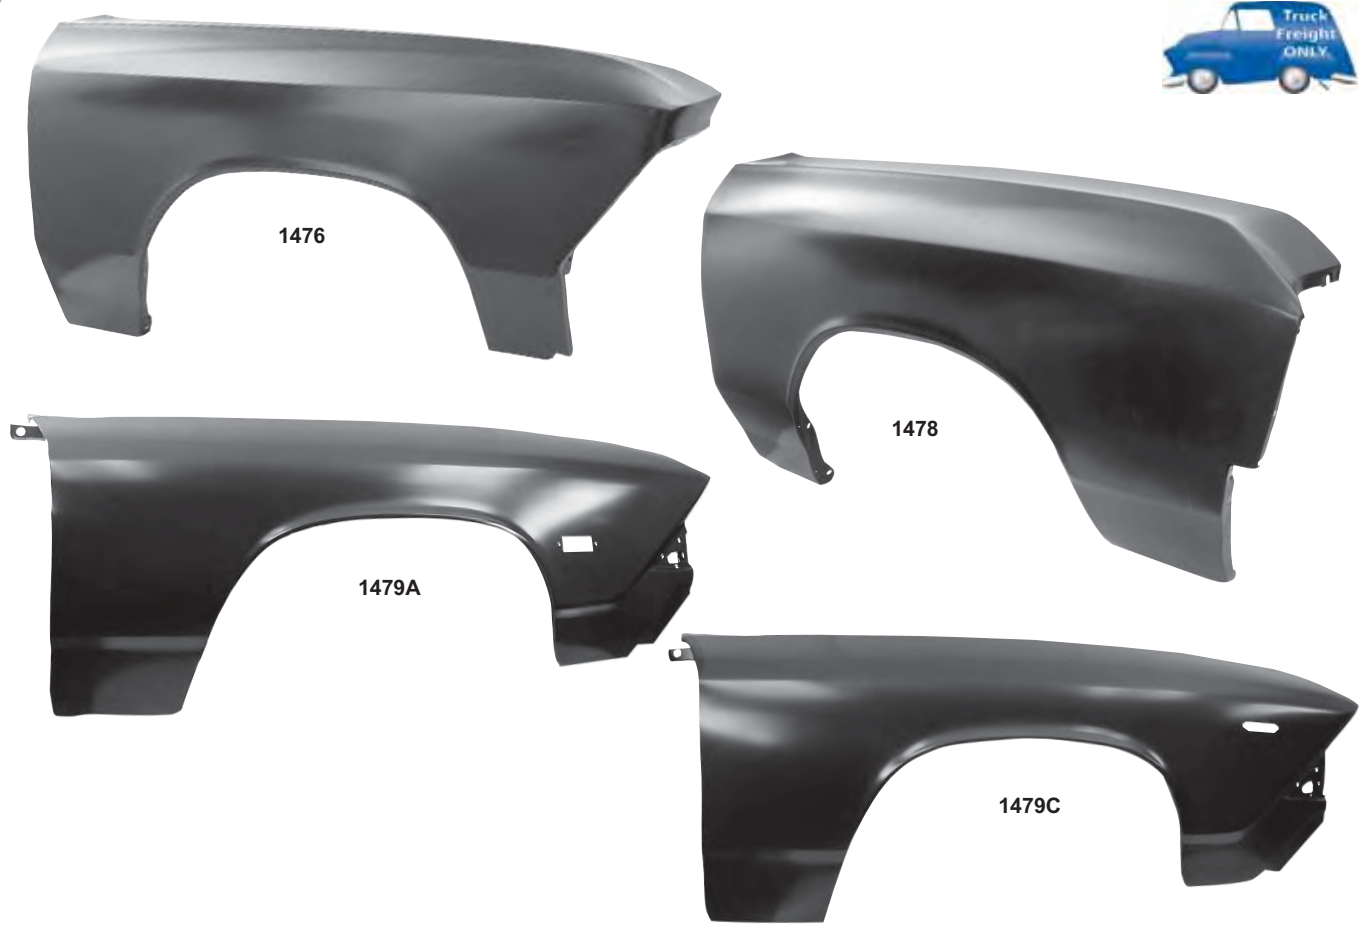

Front Fenders

1475W	1965*	Front Fender RH	$376.50 ea
1475X	1965*	Front Fender LH	$376.50 ea
1476	1966*	Front Fender RH	$322.50 ea
1477	1966*	Front Fender LH	$322.50 ea
1478	1967*	Front Fender RH	$322.50 ea
1479	1967*	Front Fender LH	$322.50 ea
1479A	1968*	Front Fender RH	$322.50 ea
1479B	1968*	Front Fender LH	$322.50 ea
1479C	1969*	Front Fender RH	$322.50 ea
1479D	1969*	Front Fender LH	$322.50 ea