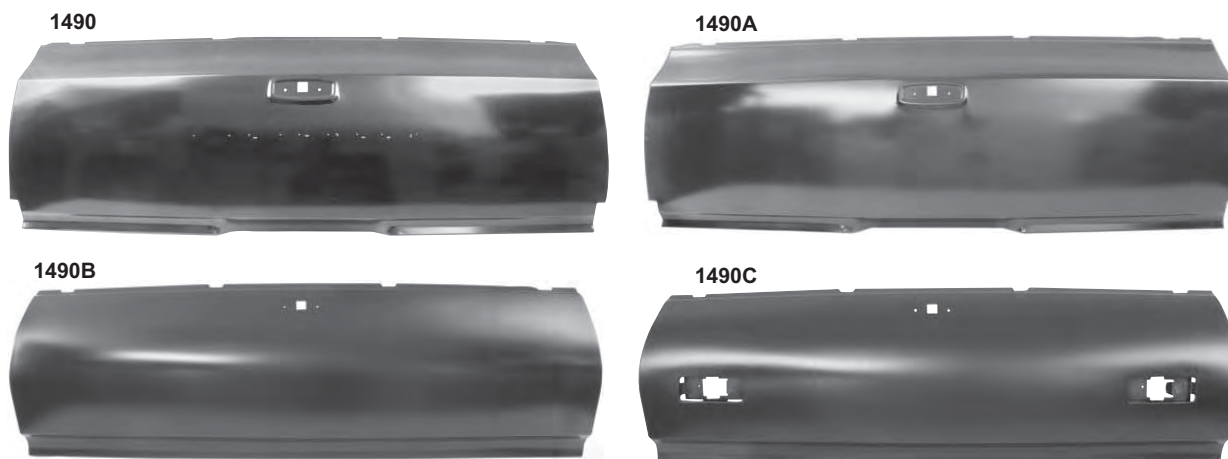

Tail Gate Skins

1490	1964-66	Tail Gate Outer Skin With Holes	$135.00 ea
1490A	1967	Tail Gate Outer Skin Without Hole	$135.00 ea
1490B	1968	Tail Gate Outer Skin Without Backup Light	$135.00 ea
1490C	1969-72	Tail Gate Outer Skin With Back Up Light	$135.00 ea

Gate Inner Panels