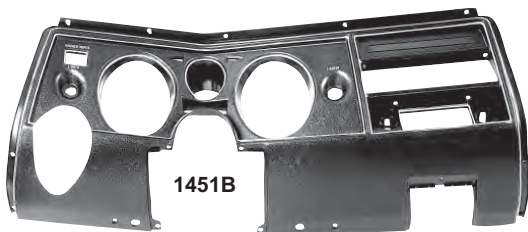

Dash Assemblies

dii Exclusive

1451B

1451A 1969* Dash Assembly w/o Astro Ventilation
w/o A/C Instrument Carrier

$191.75 ea

1451B 1969* Dash Assembly with Astro Ventilation
w/o A/C Instrument Carrier

$191.75 ea

1451C 1969* Dash Assembly w A/C Instrument Carrier

$191.75 ea

1452 1970-72* Dash Assembly *SS Only
With 3 Vent Register

$349.75 ea

1452C New 1970-72* Dash Gauge Backing Plate

$59.50 ea

Dash Pads

D14403 1964-65* Vinyl Dash Pad Black

$168.75 ea

D14405 1964-65* Vinyl Dash Pad Dyeable

$168.75 ea

D14603 1966* Vinyl Dash Pad Black

$168.75 ea

D14605 1966* Vinyl Dash Pad Dyeable

$168.75 ea

D14703 1967* Vinyl Dash Pad Black

$168.75 ea

D14705 1967* Vinyl Dash Pad Dyeable

$168.75 ea

D14803 1968-69* Vinyl Dash Pad Black

$168.75 ea

D14805 1968-69* Vinyl Dash Pad Dyeable

$168.75 ea

D14003 1970-72* Vinyl Dash Pad Black

$141.75 ea

D14005 1970-72* Vinyl Dash Pad Dyeable

$141.75 ea