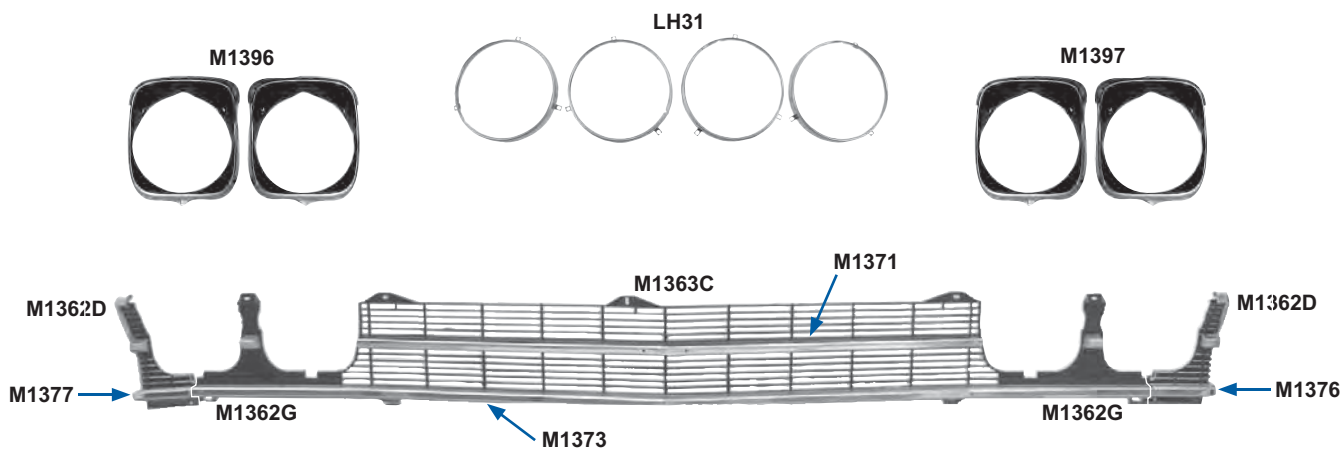

M1363C	1969*	Standard Grille, with molding holes	$110.75 ea
M1363A	1969*	Standard Grille, without molding holes	$110.75 ea
M1396	1969*	Inner & Outer Headlamp Bezels, RH	$66.25 set
M1397	1969*	Inner & Outer Headlamp Bezels, LH	$66.25 set
M1362D	1969*	Outer Grille Extensions	$19.00 pr
M1371	1969*	Grille Molding, Center	$36.50 ea
M1373	1969*	Grille Molding, Lower	$21.50 ea
M1376	1969*	Grille Molding, Lower RH	$16.25 ea
M1377	1969*	Grille Molding, Lower LH	$16.25 ea
M1362G	1969*	Grille Molding, Outer (Between Headlamps)	$11.50 ea
LH30	1964-70*	Headlamp Mounting Buckets with Retaining Rings, 8 pcs.	$92.00 set
LH31	1964-70*	Headlamp Retaining Rings, 4 pcs.	$16.25 set