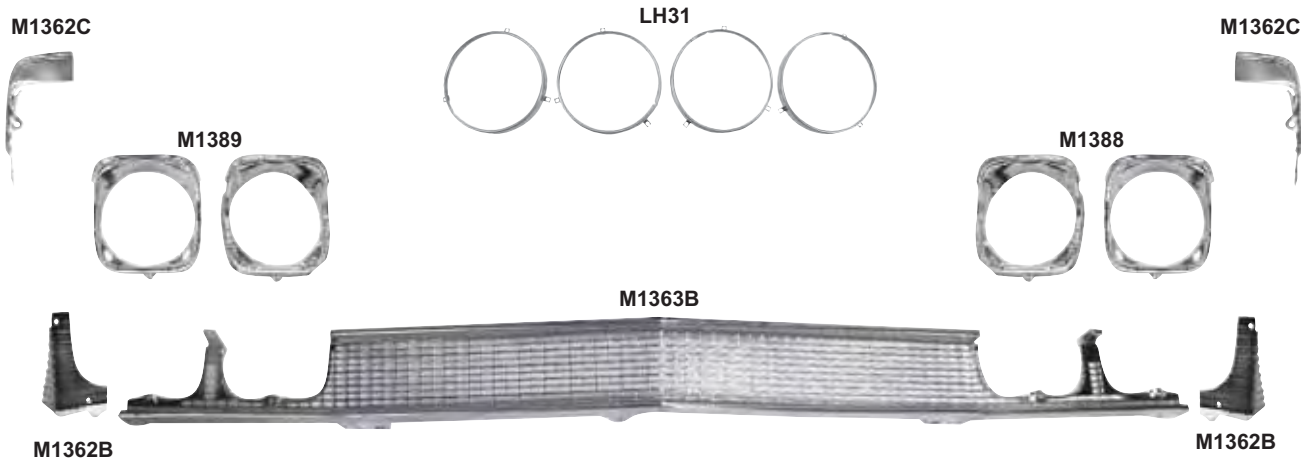

M1363B	1968*	Standard Grille	$174.25 ea
M1388	1968*	Inner & Outer Headlamp Bezels, RH	$106.75 pr
M1389	1968*	Inner & Outer Headlamp Bezels, LH	$106.75 pr
M1362B	1968*	Outer Grille Extensions	$24.25 pr
M1362C	1968*	Grille Extension Moldings	$19.50 pr
LH30	1964-70*	Headlamp Mounting Buckets with Retaining Rings, 8 pcs.	$92.00 set
LH31	1964-70*	Headlamp Retaining Rings, 4 pcs.	$16.25 set