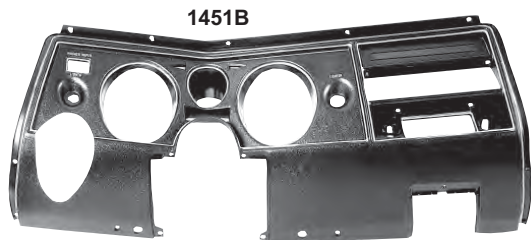

Dash Assemblies

dii Exclusive

1451C

1451A 1969* Dash Assembly w/o Astro Ventilation
w/o A/C Instrument Carrier

$191.75 ea

1451B 1969* Dash Assembly with Astro Ventilation
w/o A/C Instrument Carrier

$191.75 ea

1451C 1969* Dash Assembly w A/C Instrument Carrier

$191.75 ea

1452 1970-72* Dash Assembly, "SS" Only
With 3 Vent Register, Also fits Monte Carlo®

$349.75 ea

1452C New 1970-72* Dash Gauge Backing Plate

$59.50 ea

Dash Pads

D14403 1964-65* Vinyl Dash Pad Black, Also fits Malibu

D14405 1964-65* Vinyl Dash Pad Dyeable, Also fits Malibu

$168.75 ea

D14603 1966* Vinyl Dash Pad Black, Also fits Malibu

D14605 1966* Vinyl Dash Pad Dyeable, Also fits Malibu

$168.75 ea

D14703 1967* Vinyl Dash Pad Black, Also fits Malibu

D14705 1967* Vinyl Dash Pad Dyeable, Also fits Malibu

$168.75 ea

D14803 1968-69* Vinyl Dash Pad Black, Also fits Malibu

D14805 1968-69* Vinyl Dash Pad Dyeable, Also fits Malibu

$168.75 ea

D14003 1970-72* Vinyl Dash Pad Black, Also Malibu/Monte Carlo®

D14005 1970-72* Vinyl Dash Pad Dyeable, Also Malibu/Monte Carlo®

$141.75 ea