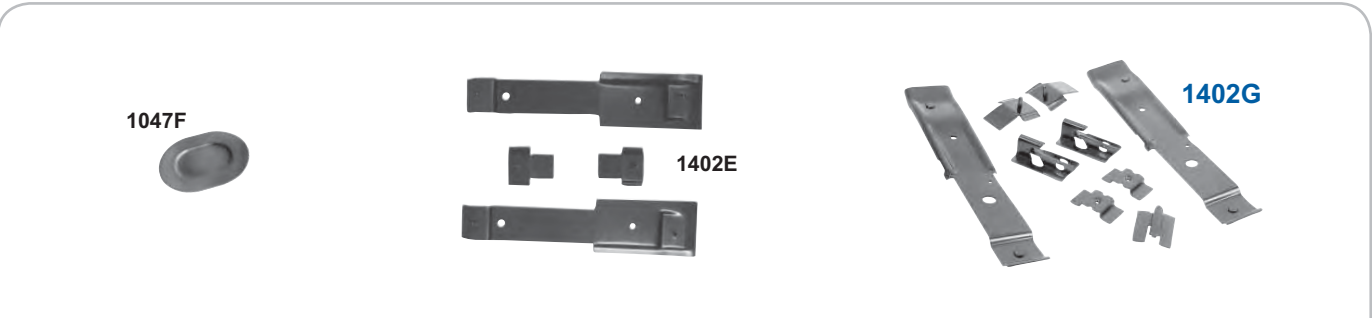

Floor Pan Hardware

1047F		1964-72*	Galvanized Floor Plug	$3.00 ea
1402E		1964-72	Front Seat Mounting Rails, 4 pcs.	$35.00 set
1402G	New	1964-67	Front Seat Frame Brackets, 9 pcs.	$59.50 set