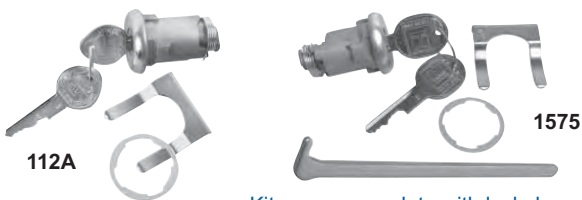

112A

1575

Kits come complete with lock, keys, spring, shaft, bracket and gasket. (non GM keys)

112	1964-66, 68-72	Later	$13.00 kit
112A	1964-66	Original	$16.00 kit
113	1967	Later	$13.00 kit
113A	1967	Original	$16.00 kit
112B	1968	Original	$16.00 kit
1575	1964-66, 68-72*	Later	$10.00 kit
1576	1967*	Later	$13.00 kit

Trunk Locks & Kits