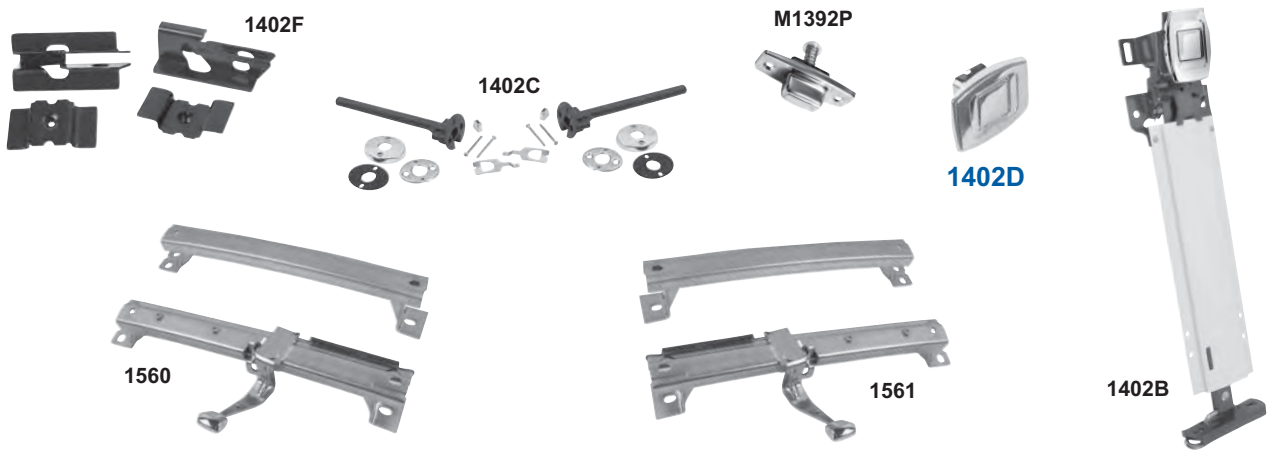

Seat Hardware

1402F	1964-72	Rear Seat Retainer Kit, 4 pcs.	$16.50 set
1402C	1966-72	Head Rest Guides (One Set) for Strato Bucket Seats	$43.50 set
M1392P	1967-68*	Bucket Seat Release Button	$25.00 ea
1560	1968-72*	Seat Track Assembly RH	$86.50 ea
1561	1968-72*	Seat Track Assembly LH	$86.50 ea
1402B	1969-72	Seat Back Lock Assembly	$106.75 ea
1402D	New	Seat Back Release Assembly	$25.75 ea