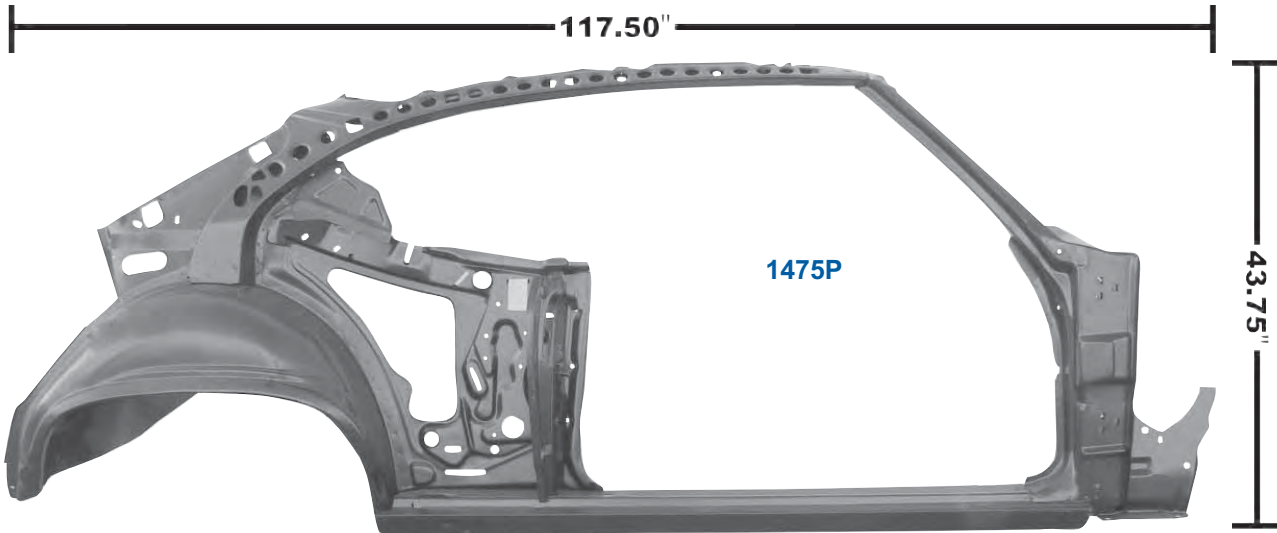

Quarter / Door Frame Assemblies

1475P