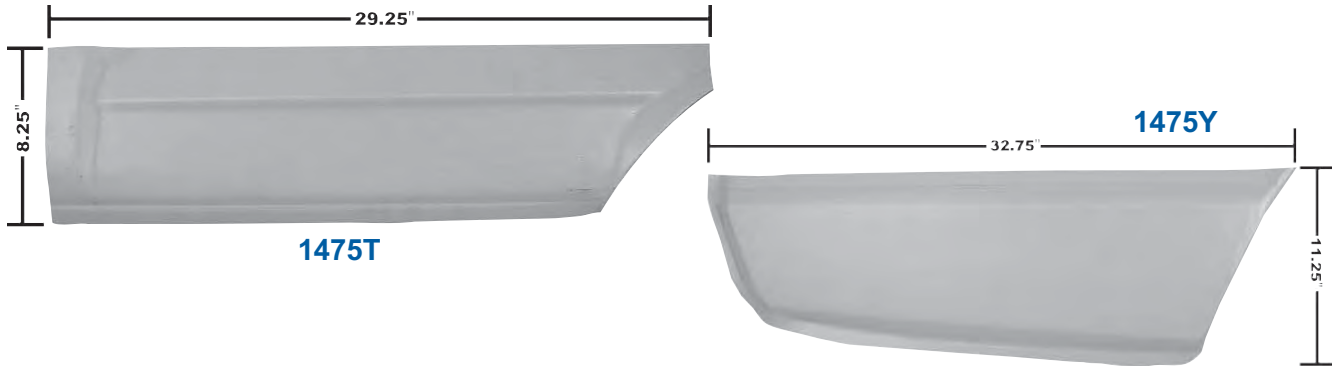

Quarter Patch Panels

1475T

1475Y

1475T	1964-65	Quarter Patch Panel, Lower RH	$46.00 ea
1475U	1964-65	Quarter Patch Panel, Lower LH	$46.00 ea
1475Y	1966-67	Quarter Patch Panel, Lower RH	$46.00 ea
1475Z	1966-67	Quarter Patch Panel, Lower LH	$46.00 ea