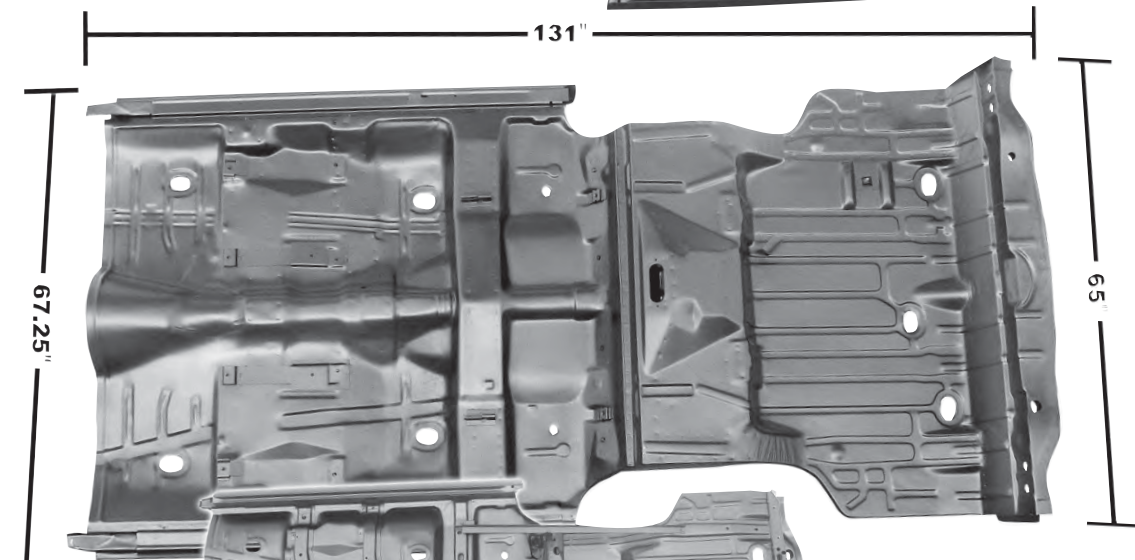

1462YE

Does Not Qualify For Free Freight Program

1462YD	New	1970	Complete Floor Pan W/Trunk Floor, R. Seat Pan, Braces & Rockers	$2,500.00 ea
1462YE	New	1971-72	Complete Floor Pan W/Trunk Floor, R. Seat Pan, Braces & Rockers	$2,500.00 ea