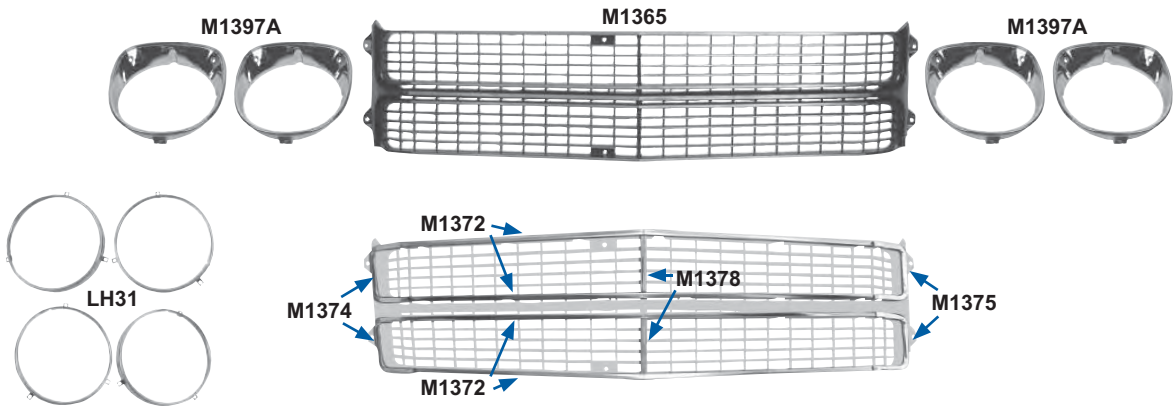

M1365	1970*	Standard Grille	$110.75 ea
M1397A	1970*	Headlamp Bezels, 4 pcs.	$120.25 set
M1372	1970*	Grille Molding, Inner (4 per car)	$7.75 ea
M1374	1970*	Grille Molding, Outer RH (2 per side)	$6.25 ea
M1375	1970*	Grille Molding, Outer LH (2 per side)	$6.25 ea
M1378	1970*	Grille Molding, Vertical (2 per car)	$2.50 ea
M1372A	1970*	Grille Molding Kit for "SS" Grille, 10 pcs.	$52.75 set
LH30	1964-70*	Headlamp Mounting Buckets with Retaining Rings, 8 pcs.	$92.00 set
LH31	1964-70*	Headlamp Retaining Rings, 4 pcs.	$16.25 set