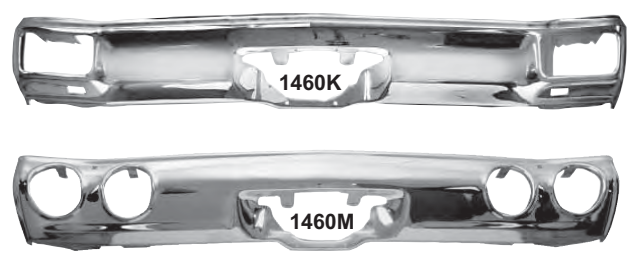

1460J	1970	Front Bumper		$187.75 ea
1460K	1970	Rear Bumper		$187.75 ea
1460L	1971-72*	Front Bumper		$187.75 ea
1460M	1971-72	Rear Bumper		$187.75 ea