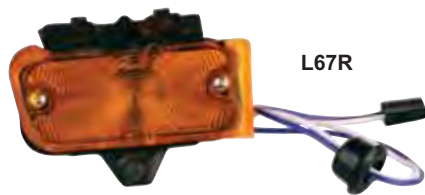

Parking Lamp Assemblies

L67R