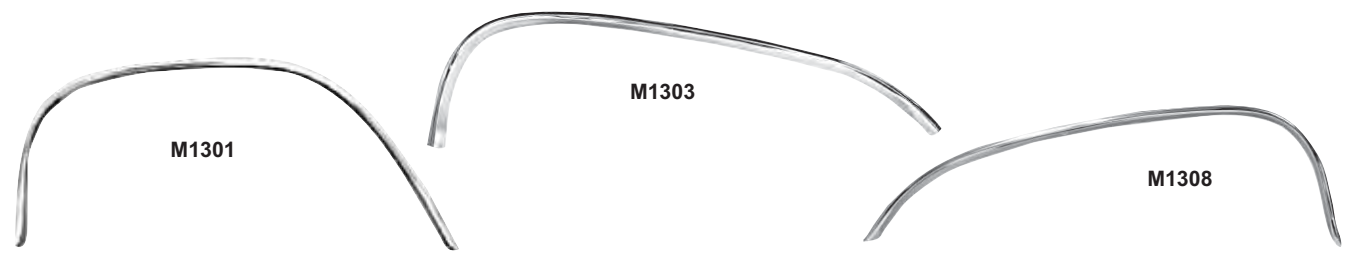

M1300	1964*	Wheel Opening Molding, Front RH	$23.00 ea
M1301	1964*	Wheel Opening Molding, Front LH	$23.00 ea
M1302	1964	Wheel Opening Molding, Rear RH	$23.00 ea
M1303	1964	Wheel Opening Molding, Rear LH	$23.00 ea

M1306	1965*	Wheel Opening Molding, Front RH	$23.00 ea
M1307	1965*	Wheel Opening Molding, Front LH	$23.00 ea
M1308	1965	Wheel Opening Molding, Rear RH	$23.00 ea
M1309	1965	Wheel Opening Molding, Rear LH	$23.00 ea