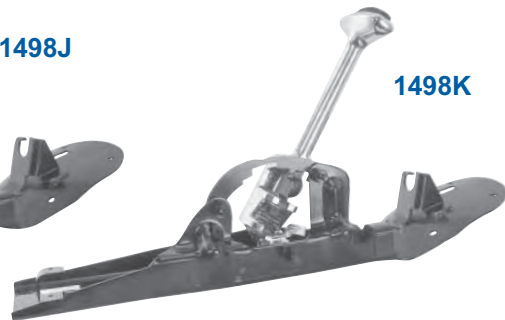

1498J

1498K

1498F	New 1966-67*	Shift Base, Automatic 3 speed	$71.50 ea
1498E	New 1966-67*	Shift Base, Automatic 4 speed	$71.50 ea
1498J	New 1966-67*	Shift Assembly with Handle, Automatic 3 speed	$170.00 ea
1498K	New 1966-67*	Shift Assembly with Handle, Automatic 4 speed	$170.00 ea