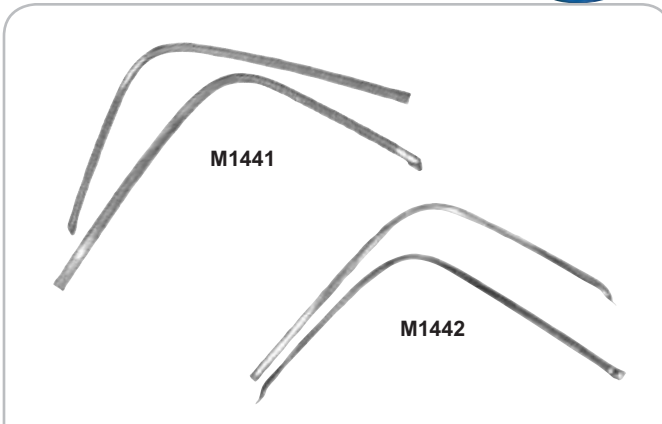

M1441	1966-67	Convertible Top Well Moldings	$143.25 pr
M1442	1968-72	Convertible Top Well Moldings	

Cnvt. Top Well Molding