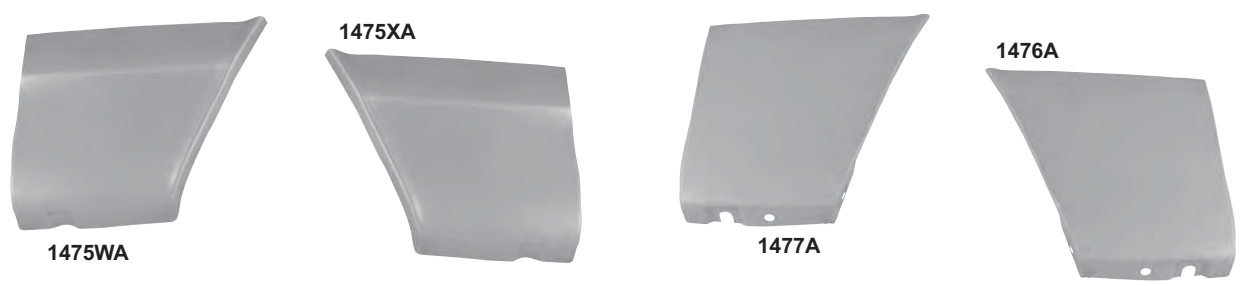

1475WA	1964-65*	Fender Patch Panel RH	$38.00 ea
1475XA	1964-65*	Fender Patch Panel LH	$38.00 ea
1476A	1966-67*	Fender Patch Panel RH	$38.00 ea
1477A	1966-67*	Fender Patch Panel LH	$38.00 ea