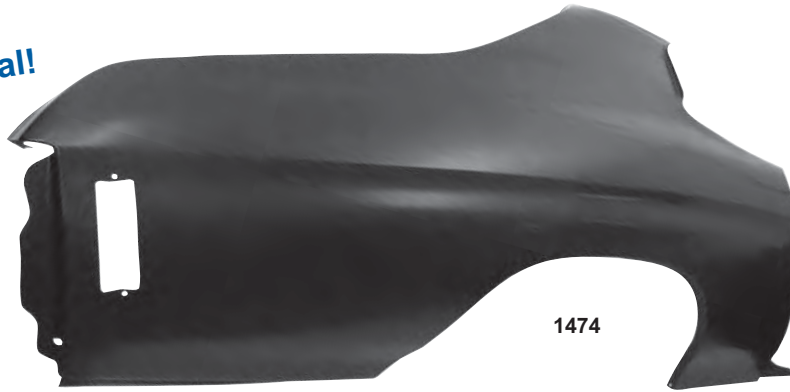

Quarter Panels

**New Tooling!
Thicker Material!**

1474

1474	1970-72	Full Coupe 1 Piece Quarter Panel with Sail, RH	$380.00 ea
1475	1970-72	Full Coupe 1 Piece Quarter Panel with Sail, LH	$380.00 ea