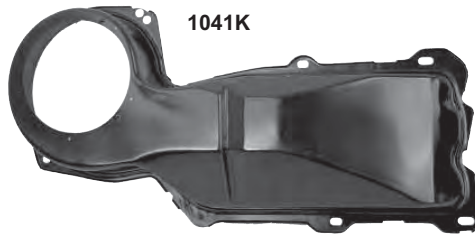

Heater Boxes

1041K

(Inside engine compartment)