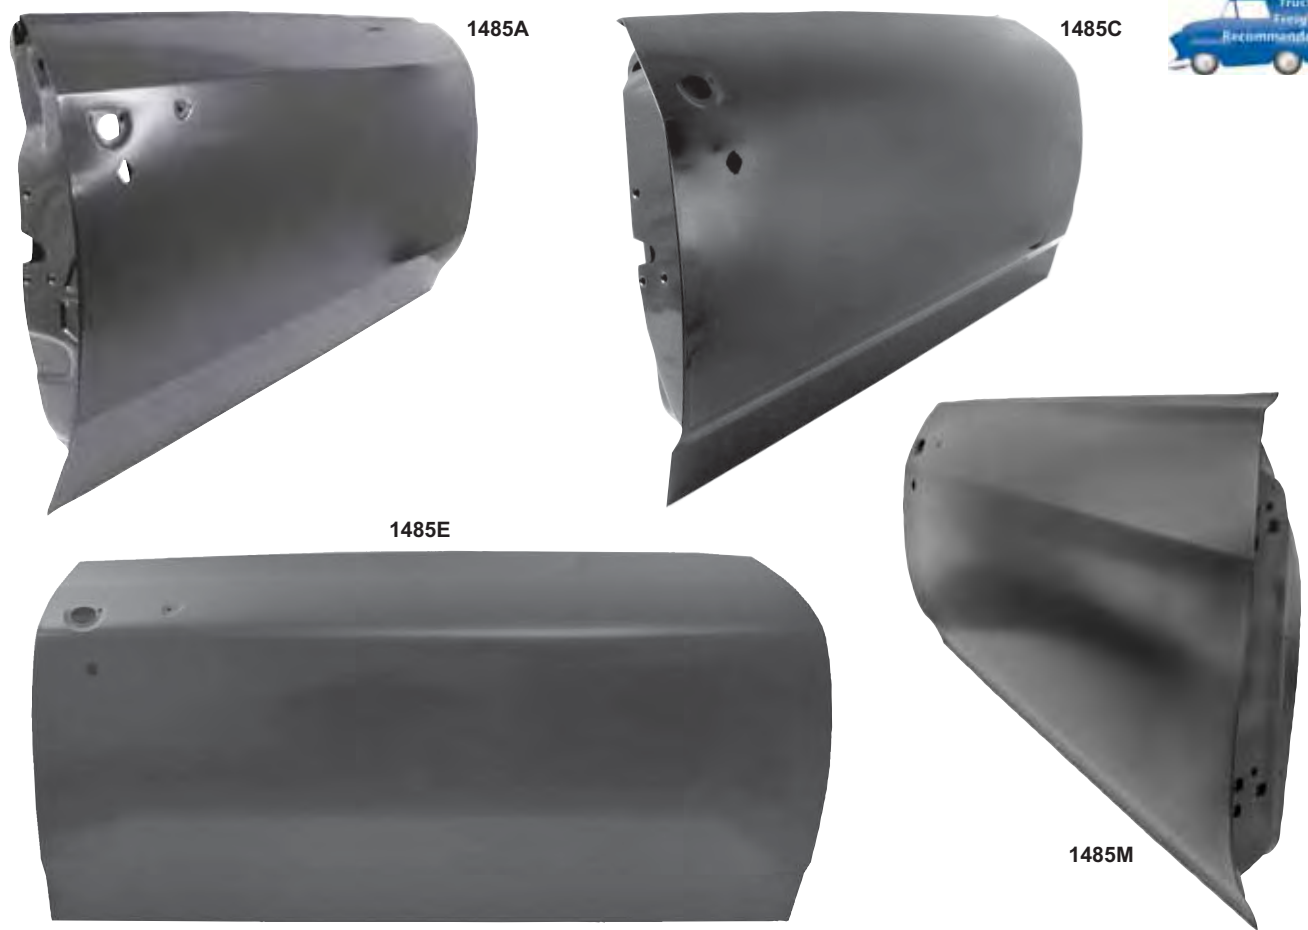

Door Shells

1485A	1966-67	Door Shell RH	$349.75 ea
1485B	1966-67	Door Shell LH	$349.75 ea
1485C	1968	Door Shell RH	$363.25 ea
1485D	1968	Door Shell LH	$363.25 ea
1485E	1969	Door Shell RH	$363.25 ea
1485F	1969	Door Shell LH	$363.25 ea
1485L	1970-72	Door Shell RH	$403.75 ea
1485M	1970-72	Door Shell LH	$403.75 ea