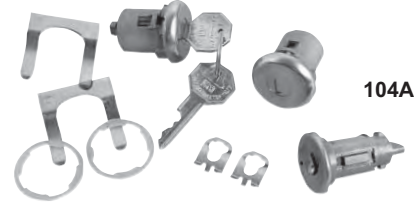

## Ignition Locks

104A

142	1964*	Octagon	<b>\$36.00 kit</b>
142A	1964*	Original	<b>\$40.50 kit</b>
143A	1965*	Original	<b>\$40.50 kit</b>
104	1966-67*	Later	<b>\$23.00 kit</b>
104A	1966-67*	Original	<b>\$27.50 kit</b>
105	1968*	Later	<b>\$27.50 kit</b>
105A	1968*	Original	<b>\$33.50 kit</b>
106	1969-78*	Later, Also Monte Carlo	<b>\$27.50 kit</b>