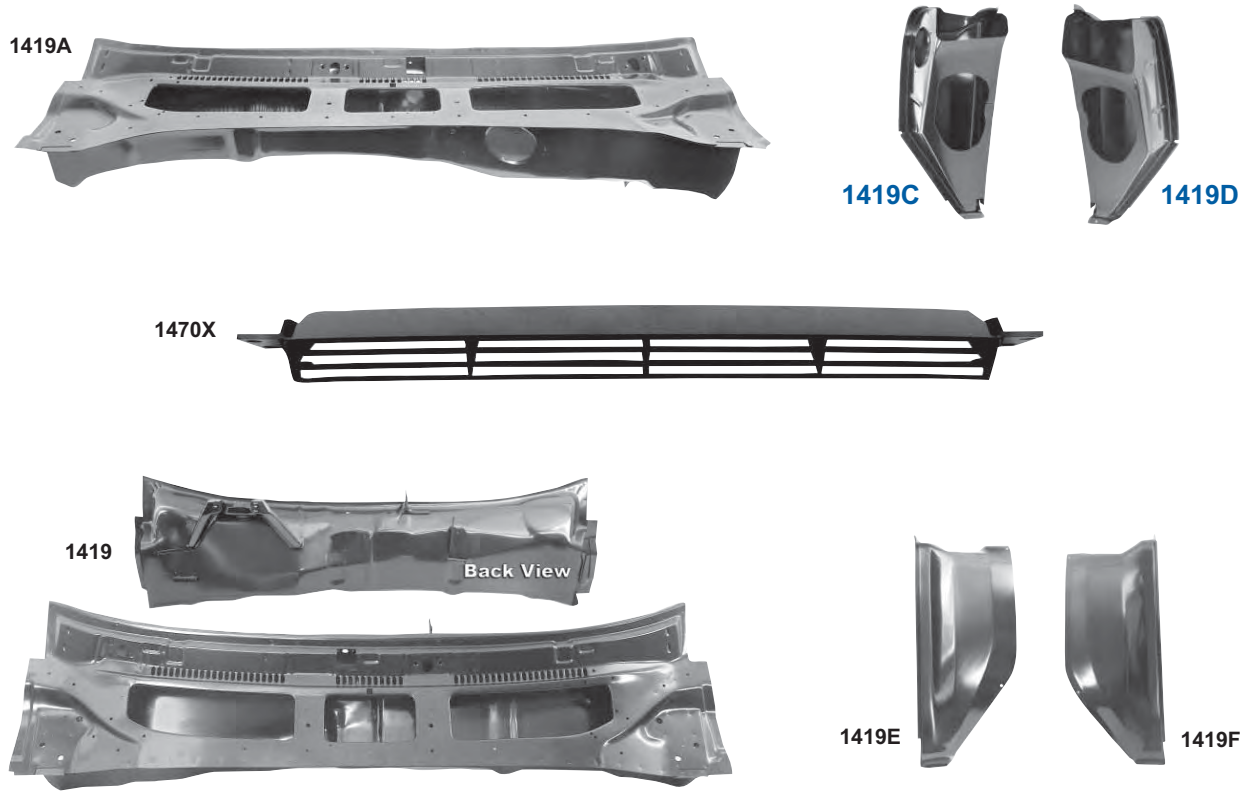

Cowl Panels

1419A		1968-69	Lower Cowl Panel	$324.00 ea
1419C	New	1968-72	Cowl Shoulder Assembly RH	$120.25 ea
1419D	New	1968-72	Cowl Shoulder Assembly LH	$120.25 ea
1470X		1970-72	Hood Cowl Grille	$74.25 ea
1471C	New	1970-72	Cowl Grille Panel	<i>Coming Soon!</i>
1419		1970-72	Lower Cowl Panel	$322.50 ea
1419E		1968-72	Cowl Outer Panel RH	$44.50 ea
1419F		1968-72	Cowl Outer Panel LH	$44.50 ea