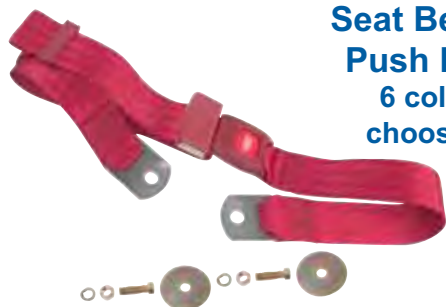

Seat Belts

Seat Belts with Push Button:
6 colors to choose from

60 Inch Belts

SBP-BK60	Seat Belt with Push Button	Black
SBP-GR60	Seat Belt with Push Button	Grey
SBP-TAN60	Seat Belt with Push Button	Tan
SBP-NB60	Seat Belt with Push Button	Navy Blue
SBP-RED60	Seat Belt with Push Button	Red
SBP-MAR60	Seat Belt with Push Button	Maroon

$25.00 ea