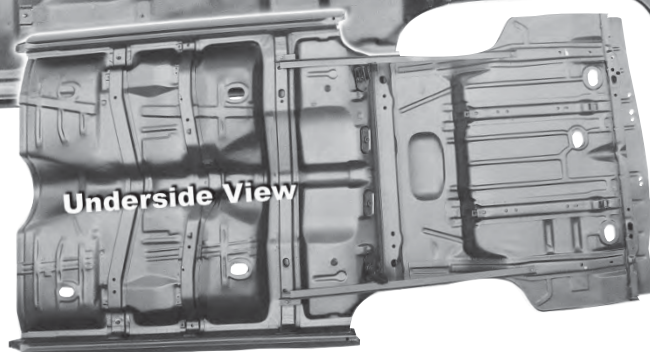

1462YB

Does Not Qualify For Free Freight Program

1462YB	New	1968	Complete Floor Pan W/Trunk Floor, R. Seat Pan, Braces & Rockers	$2,500.00 ea
1462YC	New	1969	Complete Floor Pan W/Trunk Floor, R. Seat Pan, Braces & Rockers	$2,500.00 ea