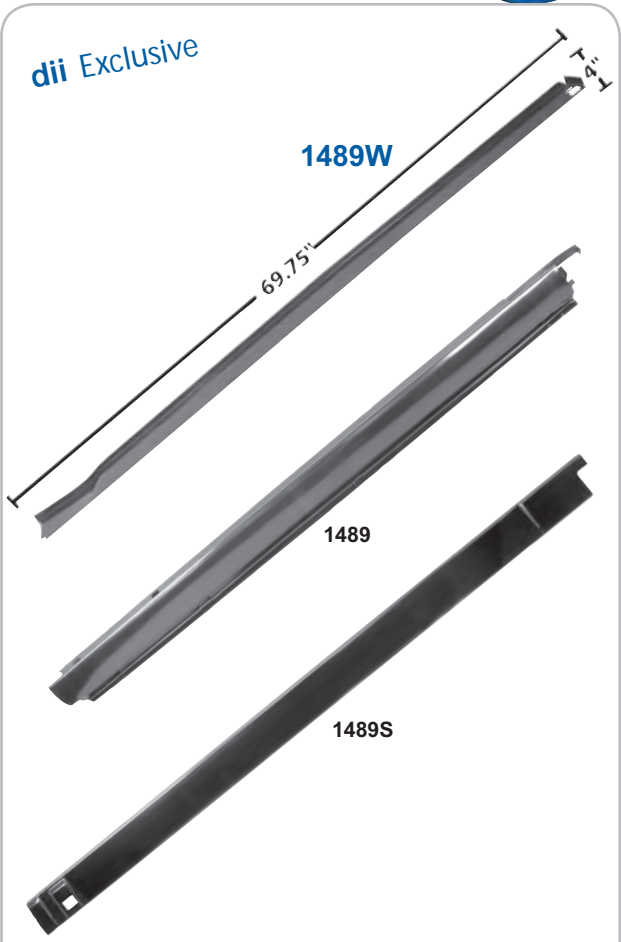

Rocker Panels

1489W	New	1964-67	Inner Rocker Panel RH
1489X	New	1964-67	Inner Rocker Panel LH

$46.00 ea

1489	1968-72	Rocker Panel RH, 2 door
1489A	1968-72	Rocker Panel LH, 2 door

$78.25 ea

1489S	1968-72	Inner Rocker Panel RH, 2 door
1489T	1968-72	Inner Rocker Panel LH, 2 door

$46.00 ea