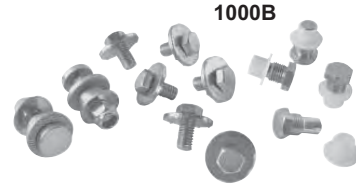

## Engine Mounts

1427A 1964-67 Engine Mounts, Small Block  
**\$66.25 pr**

1426 1966-67 Engine Mounts, Big Block  
**\$65.00 pr**

1427 1968-72\* Engine Mounts, v8  
**\$52.75 pr**

## Convertible Top Hardware

1003 1967-72 Convertible Top Hook & Knuckle Latches  
**\$31.00 pr**

1000B 1968-72 Convertible Top Pivot Bolt Set, 16 pcs.  
**\$40.50 set**