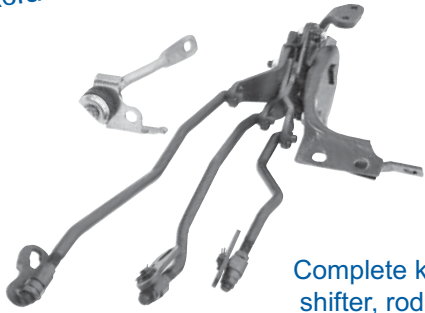

Shifter Assembly

dii Exclusive

Complete kit with shifter, rods and brackets.

1497 1968-72* Shifter Assy. w/o Console, 5 pcs.
$174.25 kit