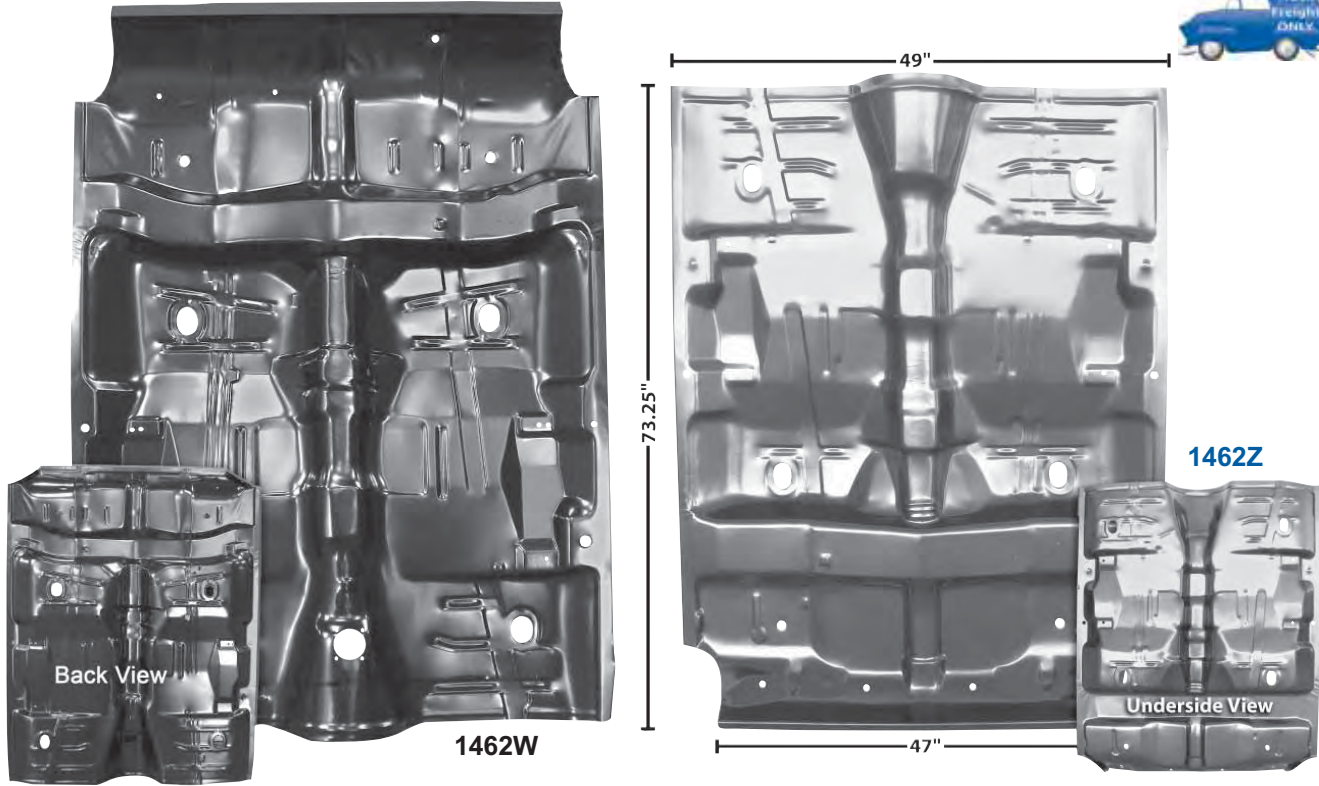

1462W	1964-67	"A" Body Floor Pan and Rear Seat Floor Pan	$384.75 ea
1462Z	New	Full Floor and Rear Seat Floor Pan	$363.25 ea