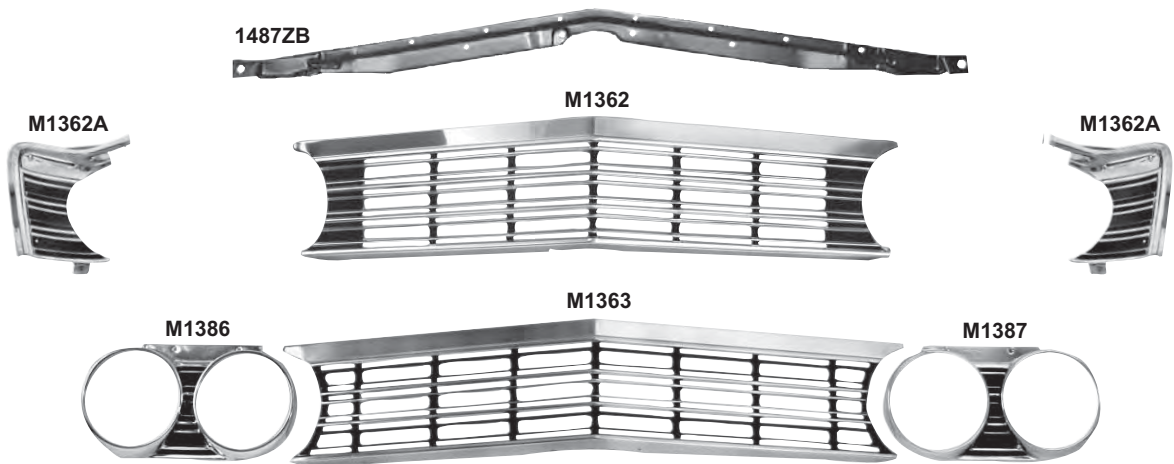

M1362	1967*	Standard Grille	$106.75 ea
M1363	1967*	"SS" Grille	$106.75 ea
1487ZB	1967*	Upper Grille Plate	$60.75 ea
M1386	1967*	Headlamp Bezel RH	$48.50 ea
M1387	1967*	Headlamp Bezel LH	$48.50 ea
M1362A	1967*	Outer Grille Extensions	$79.75 pr
LH30	1964-70*	Headlamp Mounting Buckets with Retaining Rings, 8 pcs.	$92.00 set
LH31	1964-70*	Headlamp Retaining Rings, 4 pcs.	$16.25 set