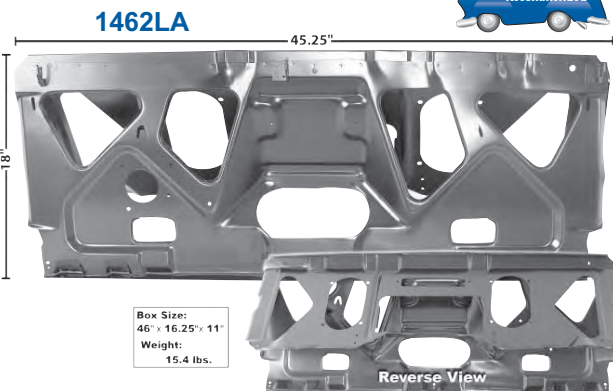

1462LA

Box Size:
46" x 16.25" x 11"
Weight:
15.4 lbs.

1462ZA	New	1968-72	Rear Seat Divider/Package Shelf	$417.25 ea
1462LA	New	1970-72	Rear Seat Mount Panel, Convertible	$330.75 ea