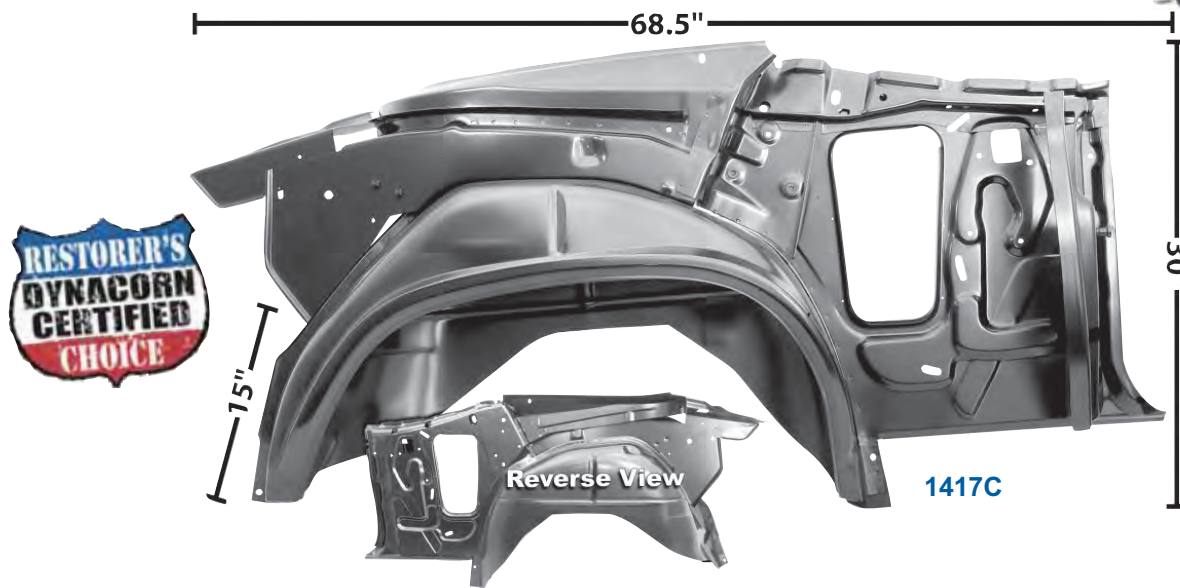

Quarter / Wheelhouse Assemblies

Does Not Qualify For Free Freight Program

1417C	New	1970-72	Quarter/Wheelhouse Assembly RH Convertible	$850.00 ea
1417D	New	1970-72	Quarter/Wheelhouse Assembly LH Convertible	$850.00 ea