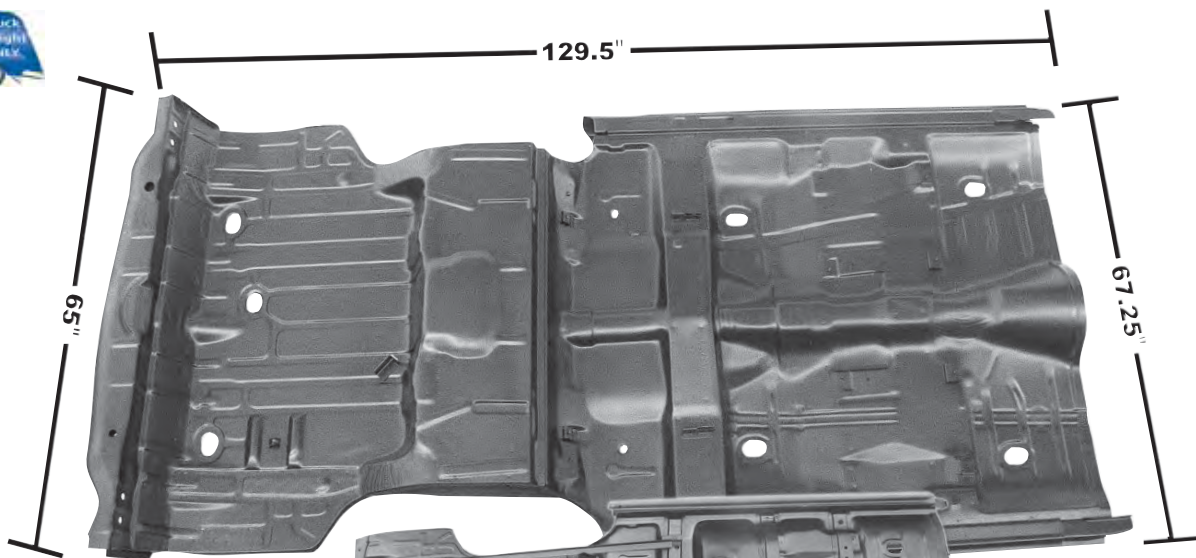

1462YB

1462YC

*Does Not Qualify For Free Freight Program*

1462YB	New	1968	Complete Floor Pan W/Trunk Floor, R. Seat Pan, Braces & Rockers	\$2,500.00 ea
1462YC	New	1969	Complete Floor Pan W/Trunk Floor, R. Seat Pan, Braces & Rockers	\$2,500.00 ea