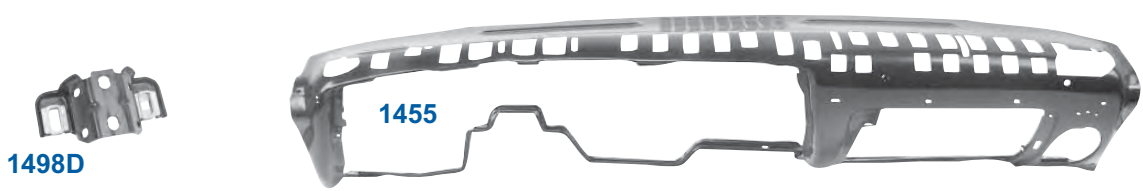

Steel Dash Panels

1455	New	1968	Steel Dash Panel	$309.25 ea
1455A	New	1969	Steel Dash Panel	<i>Coming Soon!</i>
1498D		1968-72*	Ignition Switch Bracket	$47.25 ea