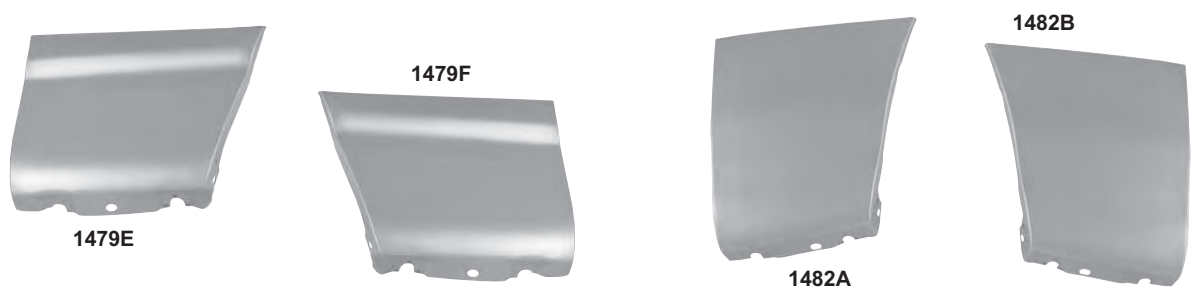

1479E	1968-69*	Fender Patch Panel RH	$38.00 ea
1479F	1968-69*	Fender Patch Panel LH	$38.00 ea
1482A	1970-72	Fender Patch Panel RH	$38.00 ea
1482B	1970-72	Fender Patch Panel LH	$38.00 ea