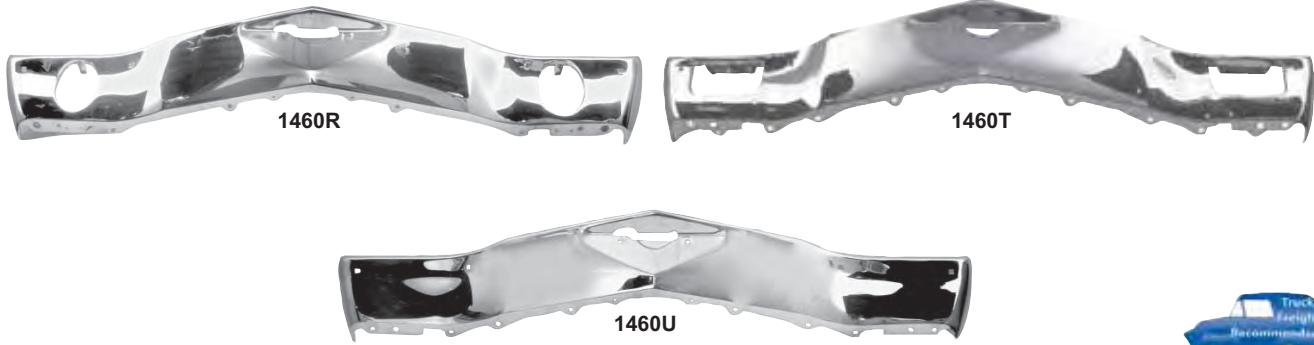

Bumpers, continued

1460R	1970	Front Bumper, Monte Carlo	$200.00 ea
1460T	1971	Front Bumper, Monte Carlo	$200.00 ea
1460U	1972	Front Bumper, Monte Carlo	$200.00 ea