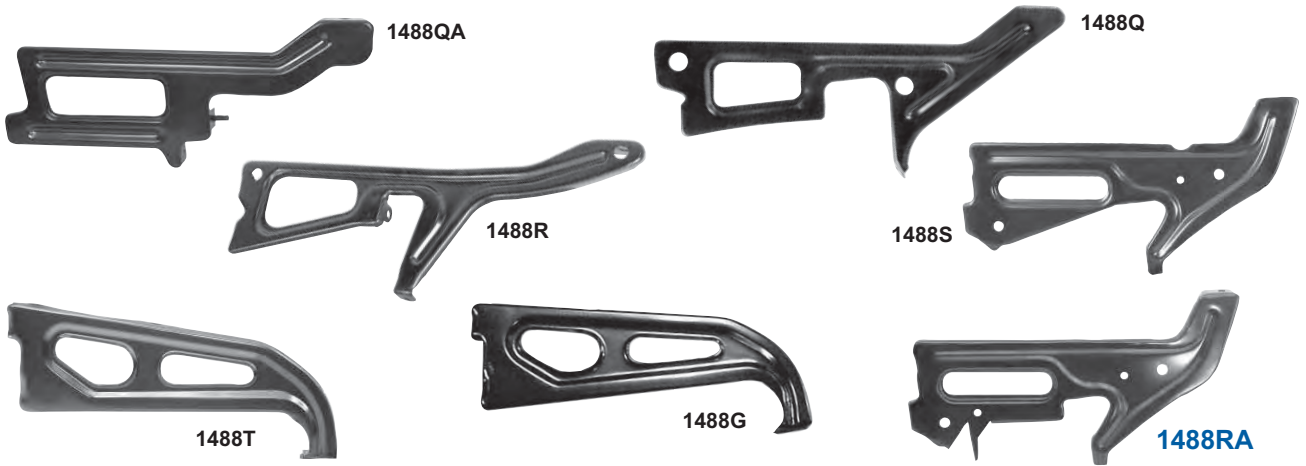

Hood Supports

1488QA		1965*	Hood Latch Support	$25.75 ea
1488Q		1966*	Hood Latch Support	$25.75 ea
1488R		1967*	Hood Latch Support	$27.00 ea
1488RA	New	1968*	Hood Latch Support	$29.75 ea
1488S		1969*	Hood Latch Support	$27.00 ea
1488T		1970*	Hood Latch Support (Also fits 1970-72 Monte Carlo)	$27.00 ea
1488G		1971-72*	Hood Latch Support	$27.00 ea