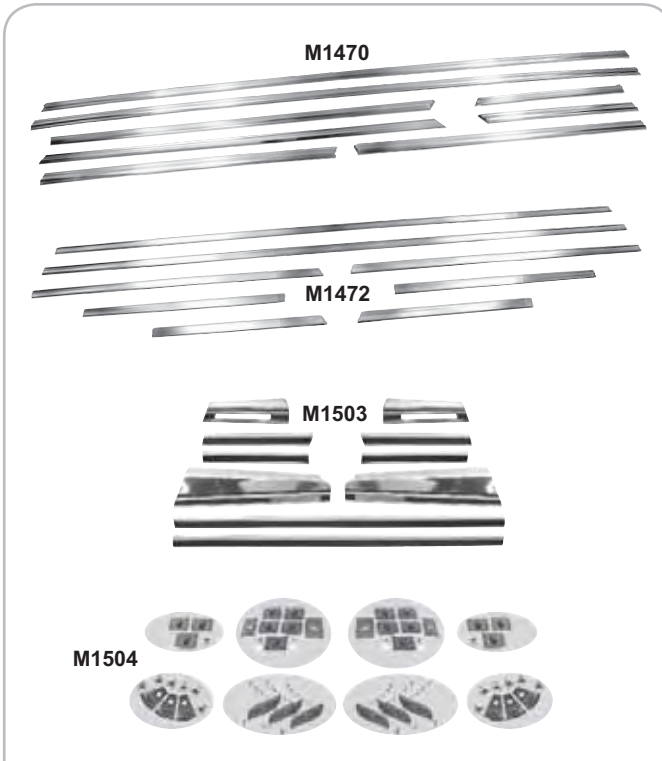

M1470	1967	Body Side Mldgs. 8 Pc Set	$209.25 set
M1471	1968	Body Side Mldgs. 8 Pc Set	$209.25 set
M1472	1969	Body Side Mldgs. 8 Pc Set	$195.75 set
M1503	1970-72	Body Side Mldgs. 10 Pc Set, Monte Carlo®	$301.25 set
M1504	1970-72	Side Molding Clip Set, Monte Carlo®	$65.00 set

Body Side Molding