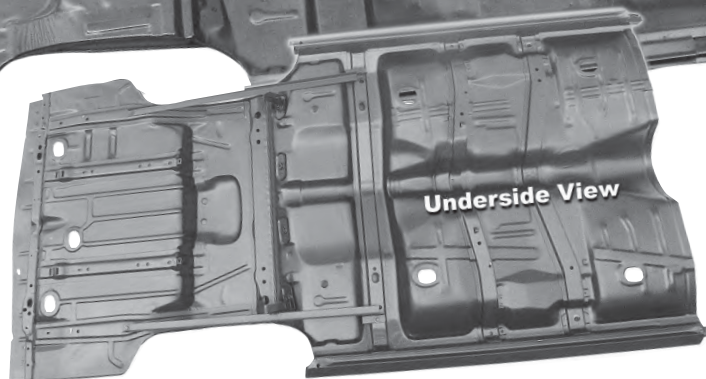

Does Not Qualify For Free Freight Program

1462YB	New	1968	Complete Floor Pan W/Trunk Floor, R. Seat Pan, Braces & Rockers	$2,500.00 ea
1462YC	New	1969	Complete Floor Pan W/Trunk Floor, R. Seat Pan, Braces & Rockers	$2,500.00 ea