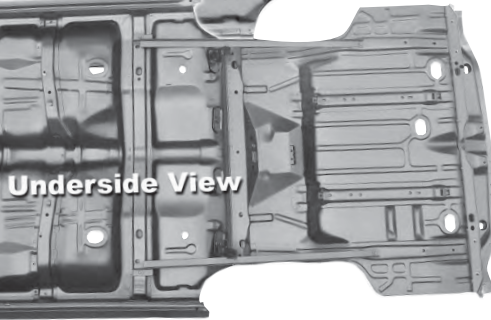

Underside View

Does Not Qualify For Free Freight Program

1462YD	New	1970	Complete Floor Pan W/Trunk Floor, R. Seat Pan, Braces & Rockers	$2,500.00 ea
1462YE	New	1971-72	Complete Floor Pan W/Trunk Floor, R. Seat Pan, Braces & Rockers	$2,500.00 ea