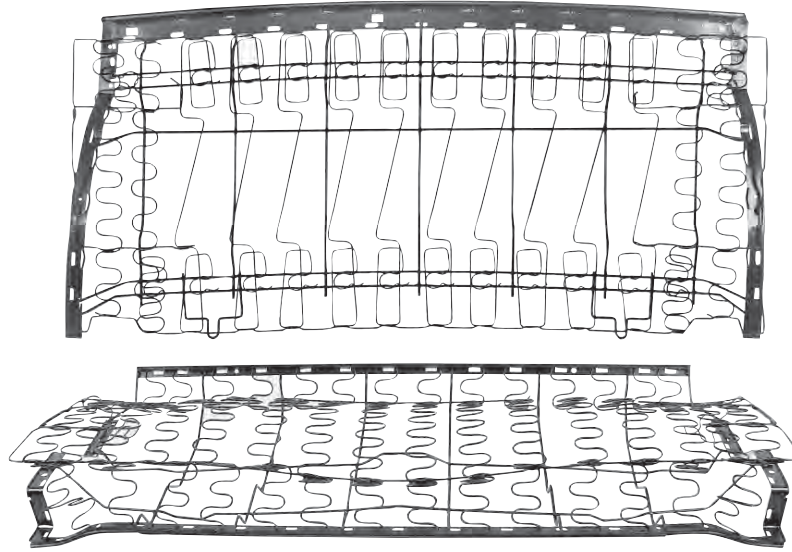

Seat Assemblies, continued

1402H New 1970-72* Rear Seat Frame (Back & Bottom) $525.00 ea