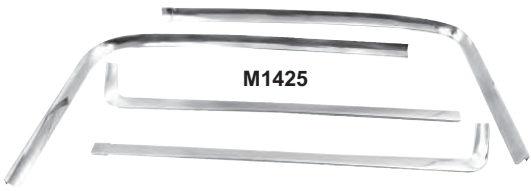

M1424Z		1964-65	Rear Window Mldgs. for Hardtop Chevelle™, 5 pcs.	$167.50 set
M1424Y	New	1964-65	Rear Window Mldgs. for Hardtop Buick, Olds, Pontiac, 5 pcs.	$167.50 set
M1425		1966-67	Rear Window Moldings, 4 pcs.	$167.50 set
M1426		1968-72	Rear Window Moldings, 4 pcs.	$158.00 set