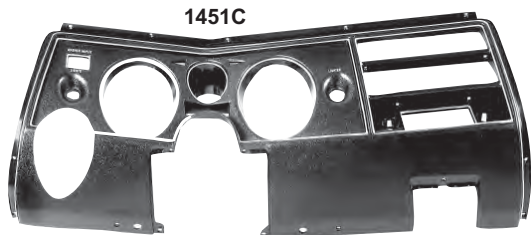

## Dash Assemblies

dii Exclusive

1451A

1451B

1451C

1451A 1969\* Dash Assembly w/o Astro Ventilation  
w/o A/C Instrument Carrier

**\$191.75 ea**

1451B 1969\* Dash Assembly with Astro Ventilation  
w/o A/C Instrument Carrier