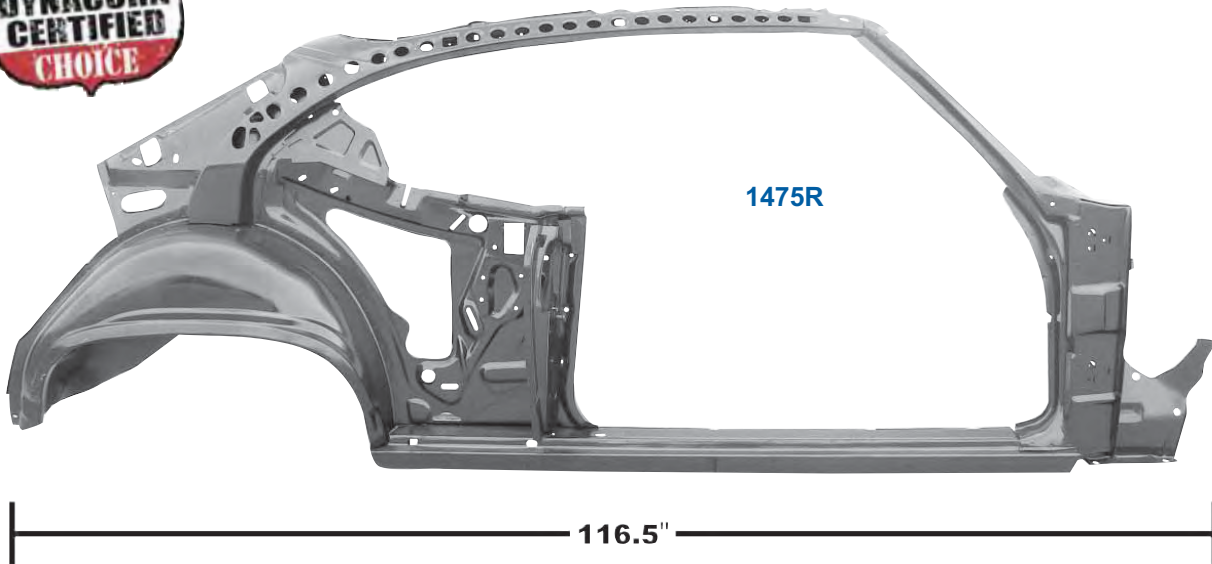

Seat Assemblies, continued

1402H New 1970-72\* Rear Seat Frame (Back & Bottom) \$525.00 ea

Quarter / Door Frame Assemblies

1475P

Back View

*Does Not Qualify For Free Freight Program*

1475P New 1968 Quarter/Door Frame Assembly RH \$999.00 ea  
 1475Q New 1968 Quarter/Door Frame Assembly LH \$999.00 ea