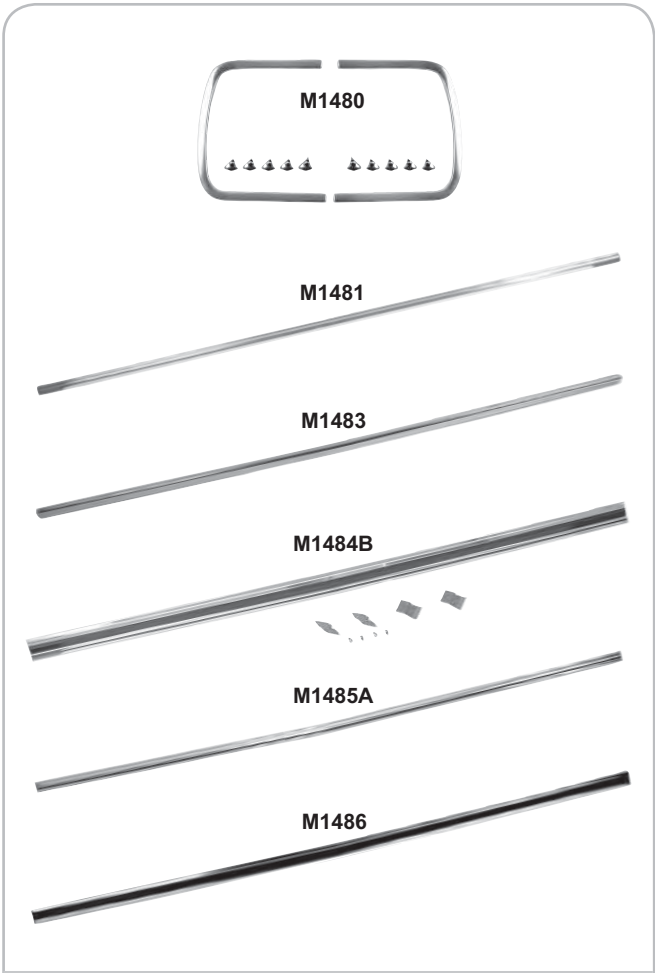

Rear Panel Moldings

M1480	1964	Rear Cove Molding	$62.25 pr
M1481	1965	Upper Rear End Molding	$32.50 ea
M1482	1965	Lower Rear End Molding	
M1483	1966	Rear End Molding	$19.00 ea
M1484	1967	Deck Lid Molding w/clips	$29.75 ea
M1484A	1967	Upper Panel Molding	
M1484B	1967	Lower Panel Molding w/Clips	
M1485	1968	Lower Rear End Molding	$32.50 ea
M1485A	1968	Upper Rear End Molding	$32.50 ea
M1486	1969	Lower Rear End Molding	$32.50 ea
M1486A	1969	Upper Rear End Molding	$32.50 ea