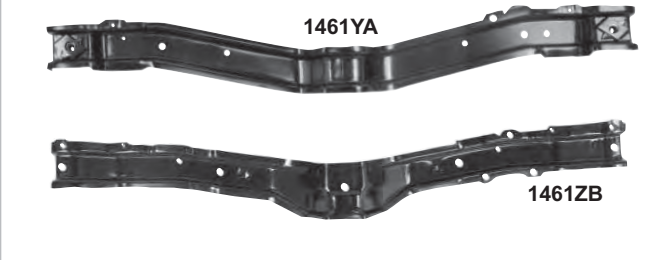

1461YA	1970-72	Under Floor Pan Support - Front
1461ZB	1970-72	Under Floor Pan Support - Center

$106.75 ea