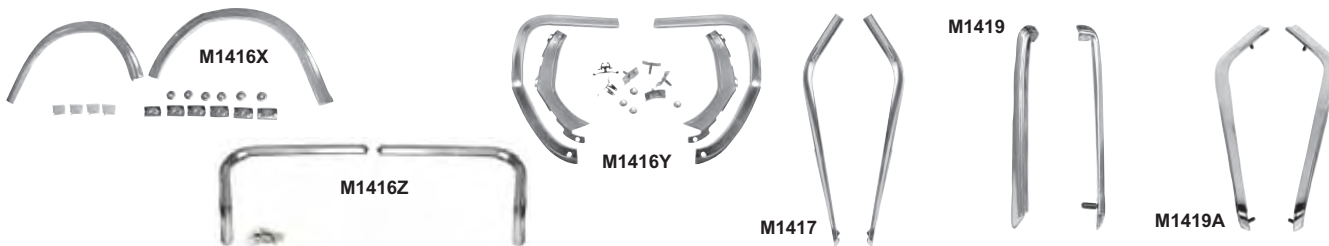

Eyebrow Molding

M1416X	1964*	Eyebrow Moldings	$52.75 pr
M1416Y	1965*	Eyebrow Moldings (4 pc set)	$52.75 set
M1416Z	1966*	Eyebrow Moldings	$52.75 pr
M1417	1968*	Eyebrow Moldings	$56.75 pr
M1419	1969*	Eyebrow Moldings (300DLX/SS 396)	$47.25 pr
M1419A	1969*	Eyebrow Moldings, Long	$90.50 pr