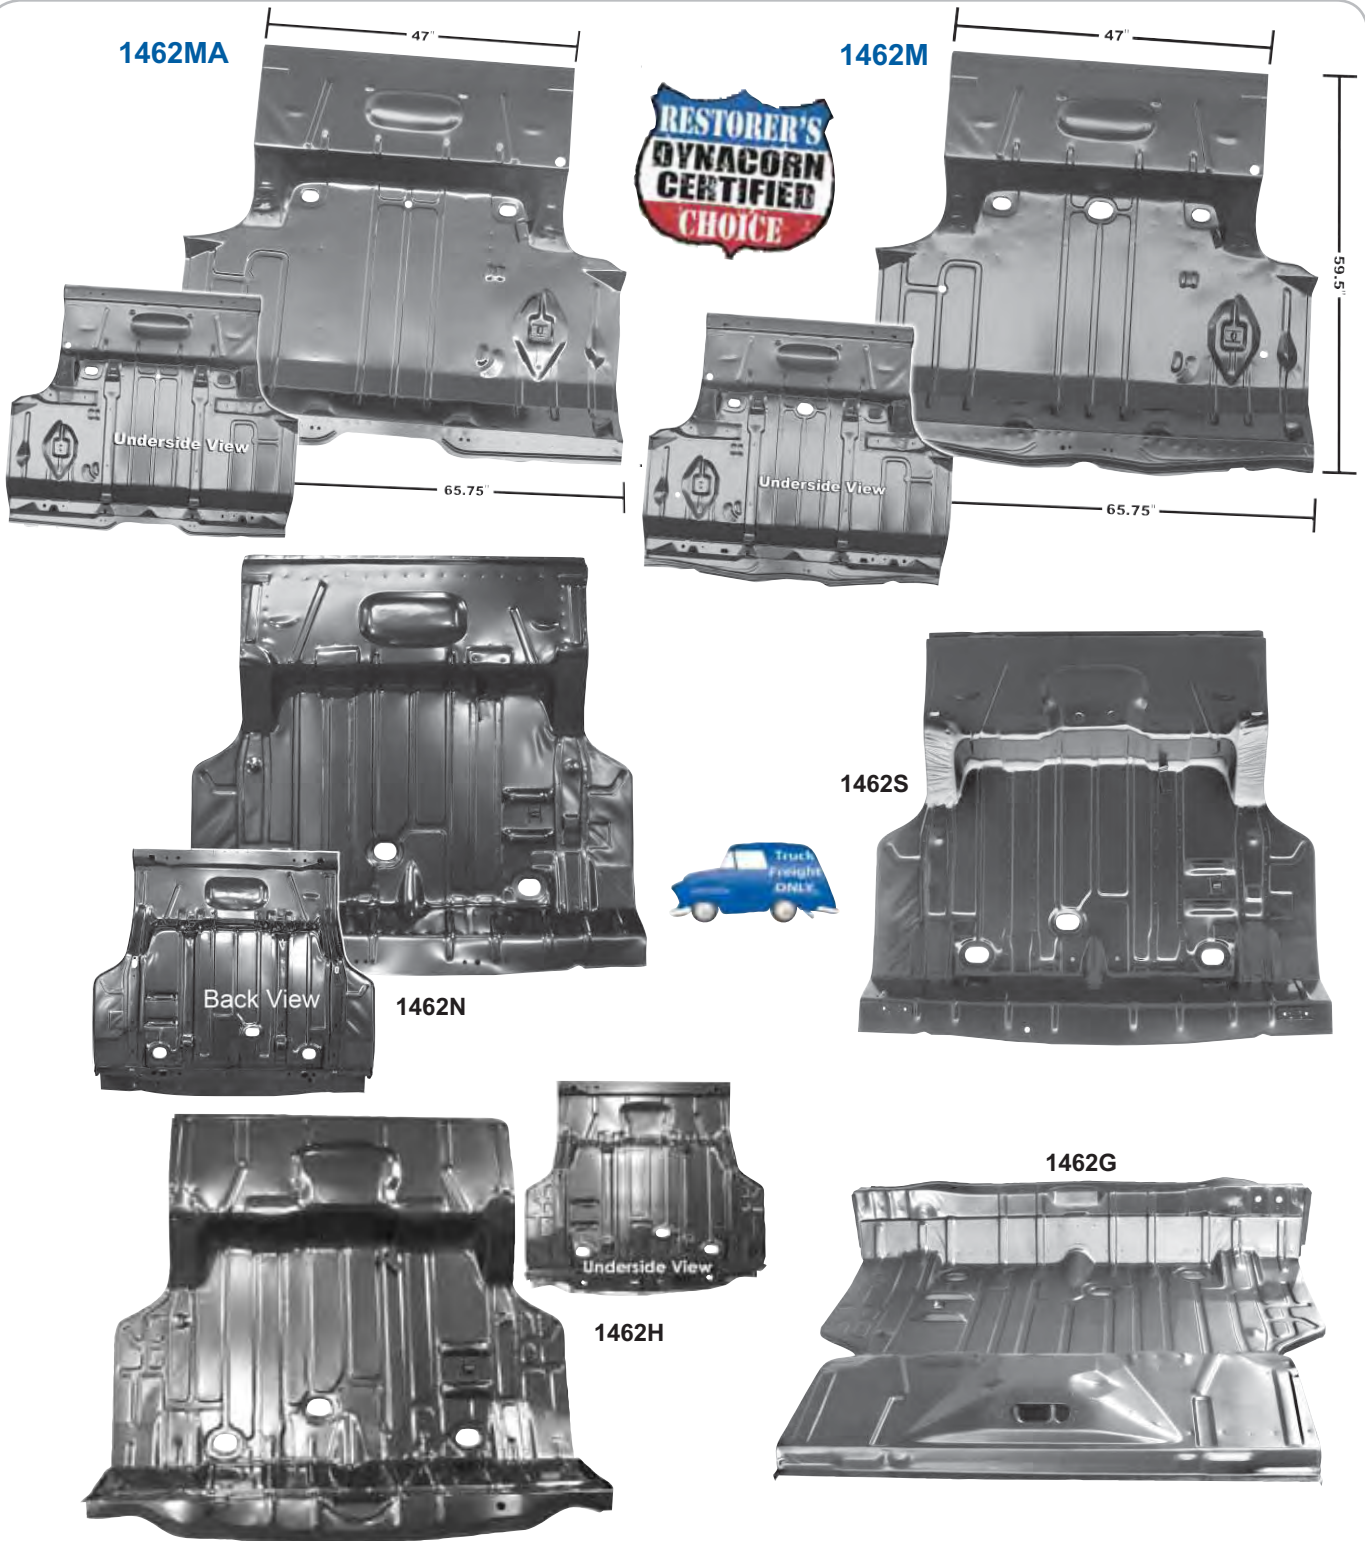

1462MA	New	1964-65	Complete Trunk Floor	$606.25 ea
1462M	New	1966-67	Complete Trunk Floor	$606.25 ea
1462N		1968	Complete Trunk Floor	$606.25 ea
1462S		1969	Complete Trunk Floor	$606.25 ea
1462H		1970	Complete Trunk Floor	$606.25 ea
1462G		1971-72	Complete Trunk Floor	$606.25 ea