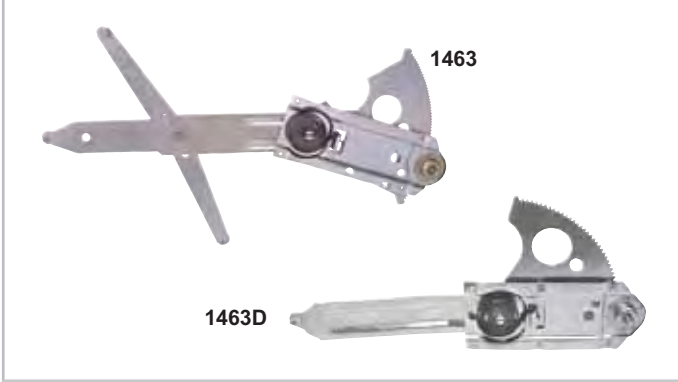

1463	1969	Manual Regulator RH
1463A	1969	Manual Regulator LH
$66.25 ea		
1463D	1970-72	Manual Regulator RH
1463E	1970-72	Manual Regulator LH
$66.25 ea