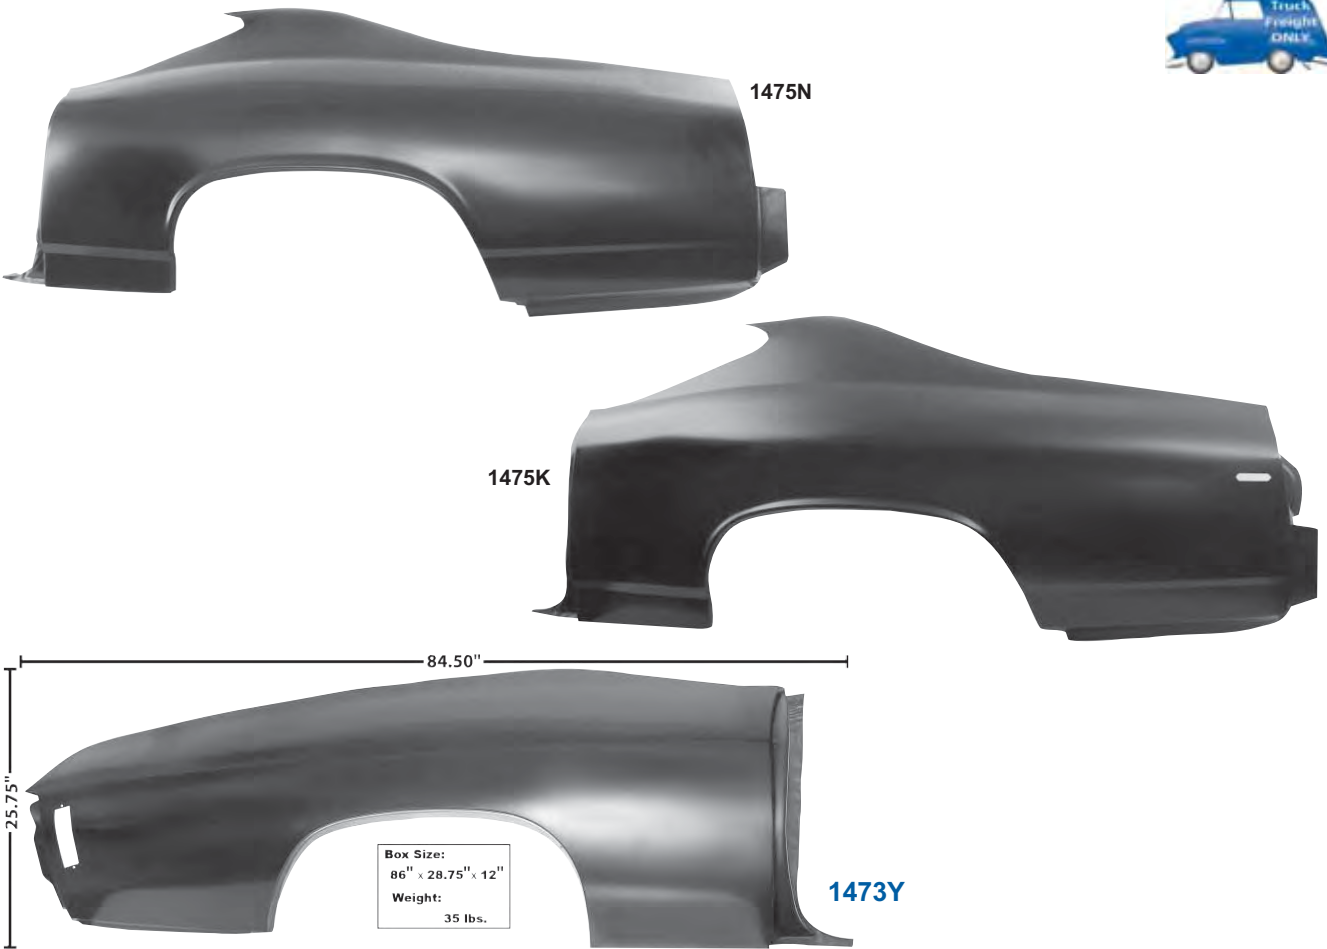

## "A" Body Skeleton

1416A/B	New	1970	"A" Body Skeleton	\$10,495.00 ea
---------	-----	------	-------------------	----------------

1475A	1966-67	Full Coupe Quarter Panel RH	\$295.75 ea
1475B	1966-67	Full Coupe Quarter Panel LH	\$295.75 ea
1475AX	1966-67	1/4 Sail Panel Upper RH	\$78.50 ea
1475BX	1966-67	1/4 Sail Panel Upper LH	\$78.50 ea