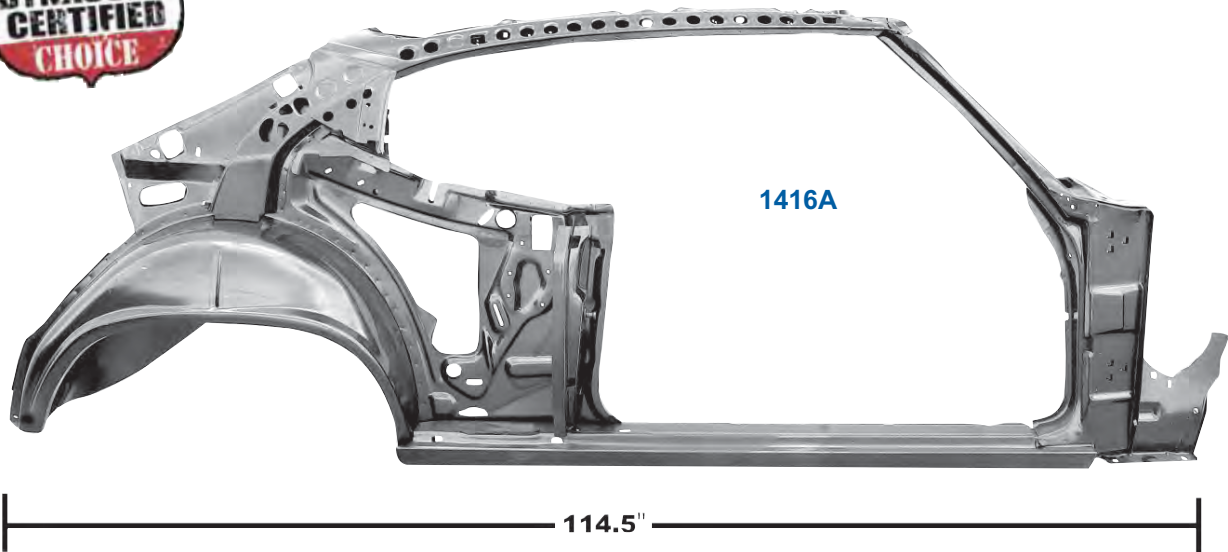

Does Not Qualify For Free Freight Program

1416A	New	1970	Quarter/Door Frame Assembly RH Coupe	$999.00 ea
1416B	New	1970	Quarter/Door Frame Assembly LH Coupe	$999.00 ea
1417A	New	1971-72	Quarter/Door Frame Assembly RH Coupe	Coming Soon!
1417B	New	1971-72	Quarter/Door Frame Assembly LH Coupe	Coming Soon!