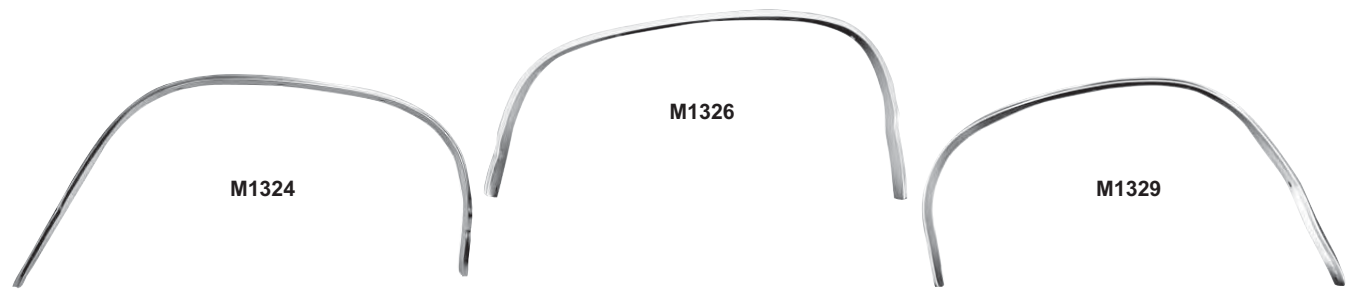

M1324	1968-69*	Wheel Opening Molding, Front RH	$23.00 ea
M1325	1968-69*	Wheel Opening Molding, Front LH	$23.00 ea
M1326	1968-69	Wheel Opening Molding, Rear RH	$23.00 ea
M1327	1968-69	Wheel Opening Molding, Rear LH	$23.00 ea

M1328	1970-72	Wheel Opening Molding, Front RH	$23.00 ea
M1329	1970-72	Wheel Opening Molding, Front LH	$23.00 ea
M1330	1970-72	Wheel Opening Molding, Rear RH	$23.00 ea
M1331	1970-72	Wheel Opening Molding, Rear LH	$23.00 ea