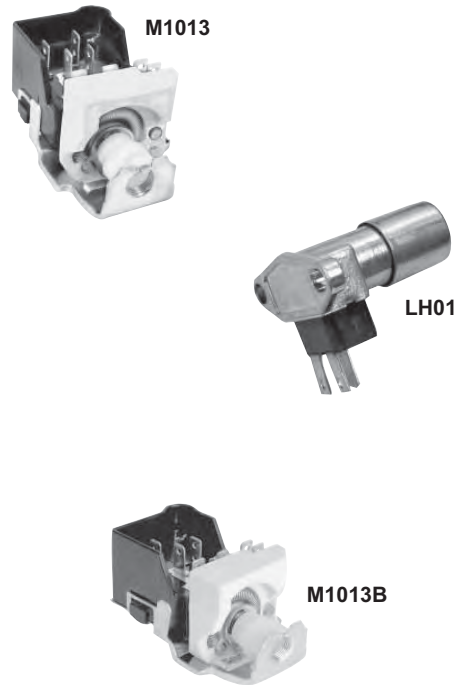

## Headlamp Switches

M1013	1964-72*	Headlamp Switch	<b>\$10.50 ea</b>
LH01	1964-72*	Headlamp Dimmer Switch	<b>\$4.00 ea</b>
M1013B	1970	Headlamp Switch	<b>\$12.25 ea</b>