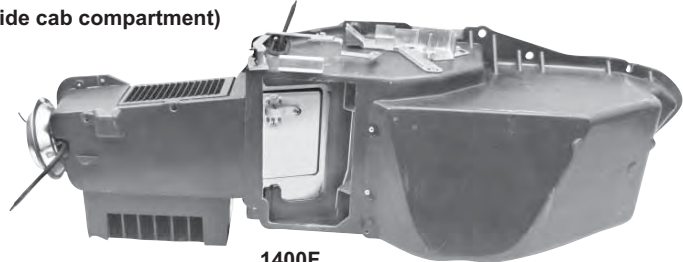

1400F

1400D 1969* A/C Heater Box Assembly

$241.75 ea

1400F 1970-72 A/C Heater Box Assembly

$349.75 ea