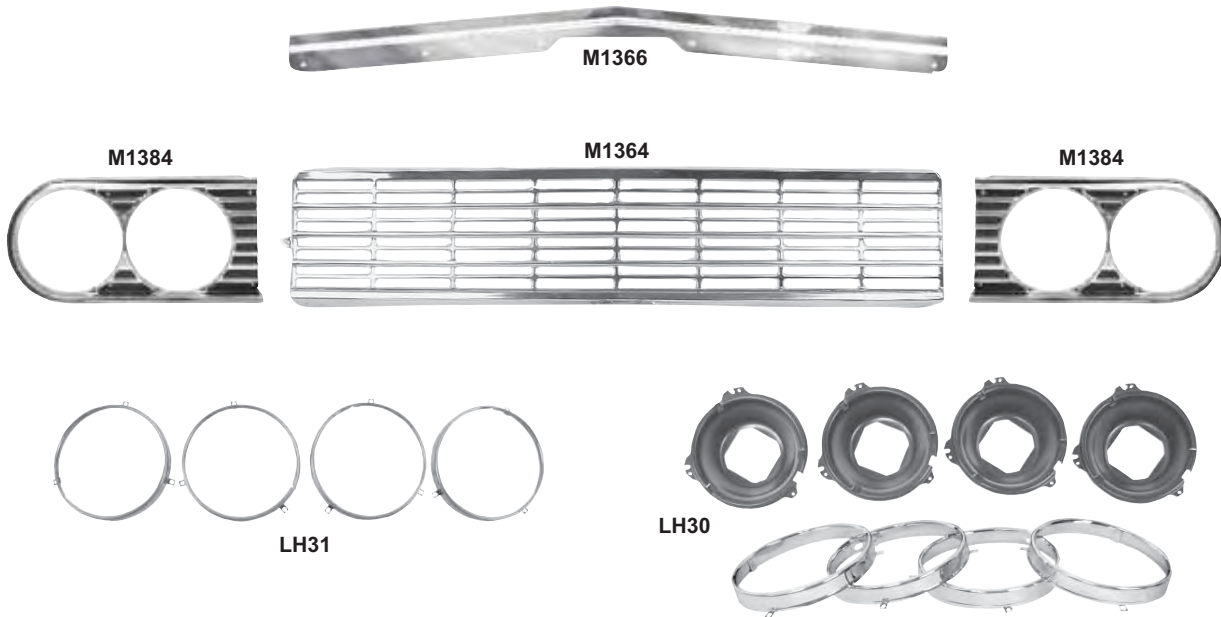

M1364	1964*	Standard Grille	$133.75 ea
M1366	1964*	Grille Molding Upper	$47.25 ea
M1384	1964*	Headlamp Bezels	$106.75 pr
LH30	1964-70*	Headlamp Mounting Buckets with Retaining Rings, 8 pcs.	$92.00 set
LH31	1964-70*	Headlamp Retaining Rings, 4 pcs.	$16.25 set