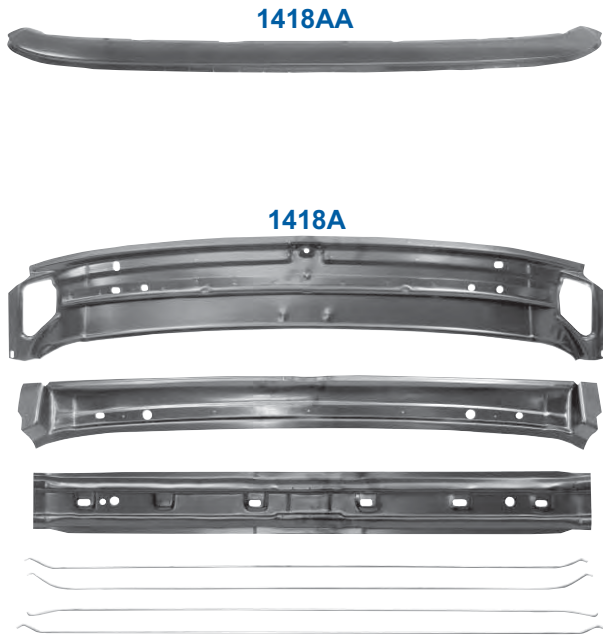

Roof Panel & Braces

1418U	New	1964-65	Roof Inner Brace Kit	$201.25 set
1418		1968-72	Roof Panel, Also fits 1968-72 GTO® & Cutlass™ (Excluding Supreme)	$349.75 ea
1418M	New	1968-72	Roof Brace Clip, Plastic	Coming Soon!
1418P	New	1968-72	Roof Inner Brace Kit	$201.25 set
1418AA	New	1970-72	Windshield Frame Bridge, Convertible	$121.50 ea
1418A	New	1970-72	Roof Panel Braces, 7 pcs.	$160.75 set