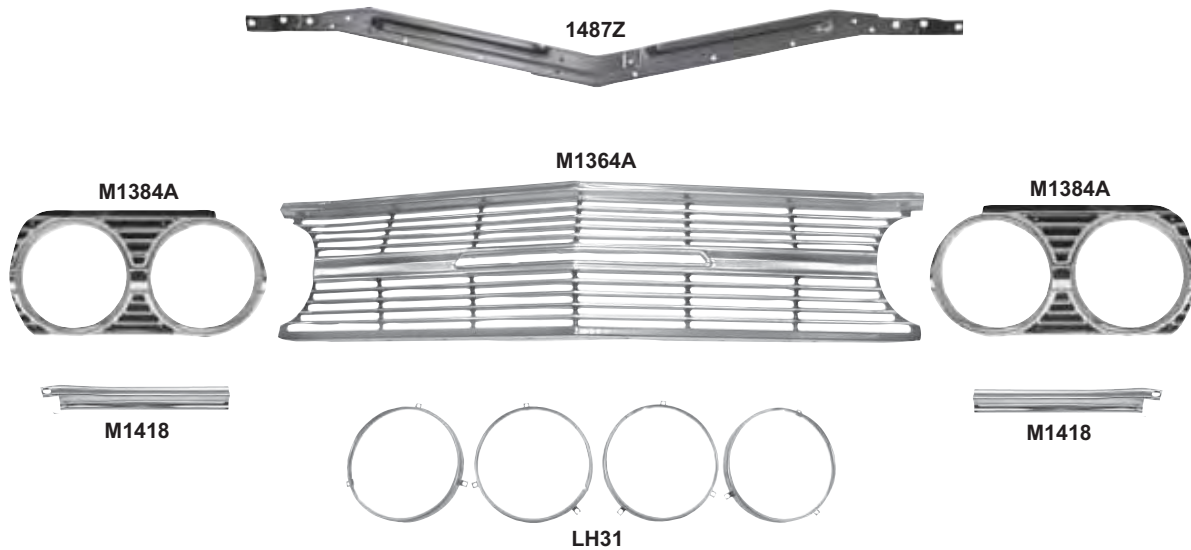

M1364A	1965*	Standard Grille	$155.25 ea
1487Z	1965*	Upper Grille Plate	$59.50 ea
M1384A	1965*	Headlamp Bezels	$106.75 pr
M1418	1965*	Under Headlamp Molding	$24.50 pr
LH30	1964-70*	Headlamp Mounting Buckets with Retaining Rings, 8 pcs.	$92.00 set
LH31	1964-70*	Headlamp Retaining Rings, 4 pcs.	$16.25 set