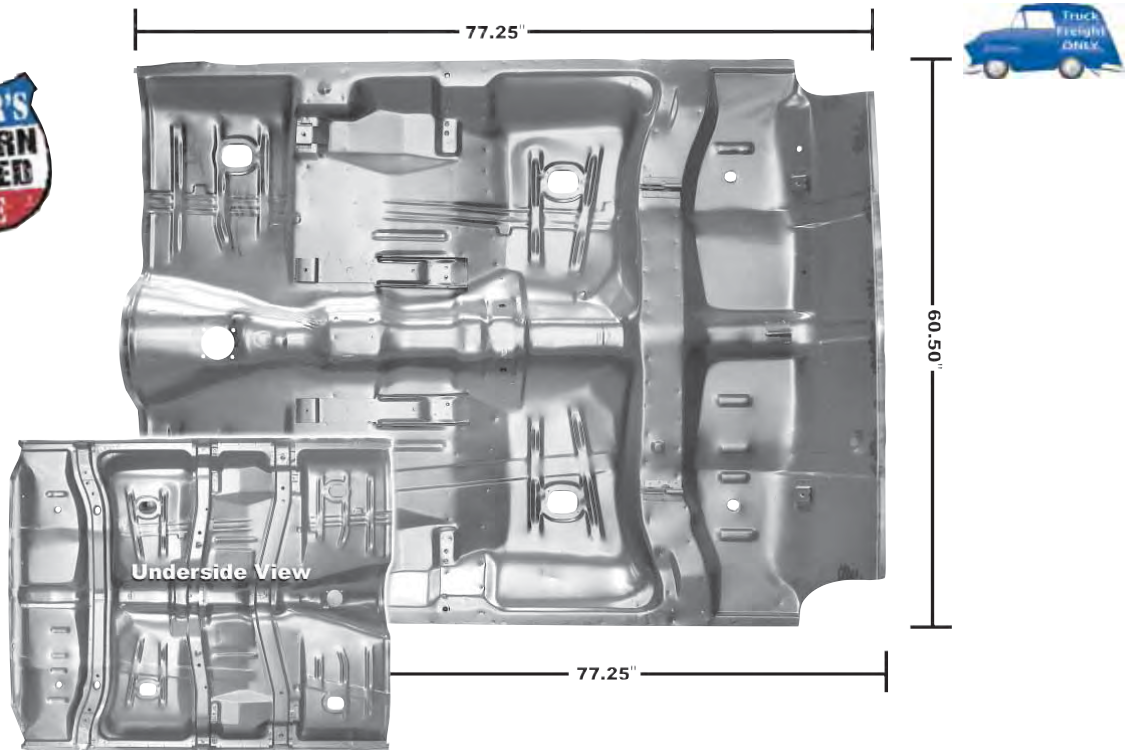

1462WA	1964-67	"A" Body Complete Floor Pan	Includes Front, Center & Rear Under Floor Pan Supports, Rear Seat Floor Pan.	$849.25 ea