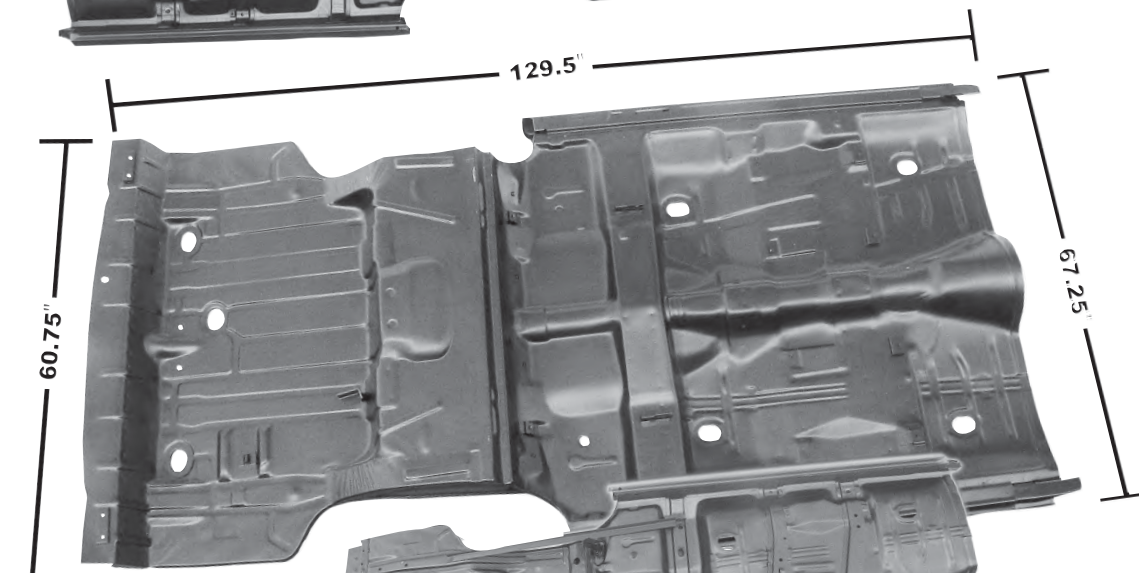

1462YC

Does Not Qualify For Free Freight Program

1462YB	New	1968	Complete Floor Pan W/Trunk Floor, R. Seat Pan, Braces & Rockers	$2,500.00 ea
1462YC	New	1969	Complete Floor Pan W/Trunk Floor, R. Seat Pan, Braces & Rockers	$2,500.00 ea