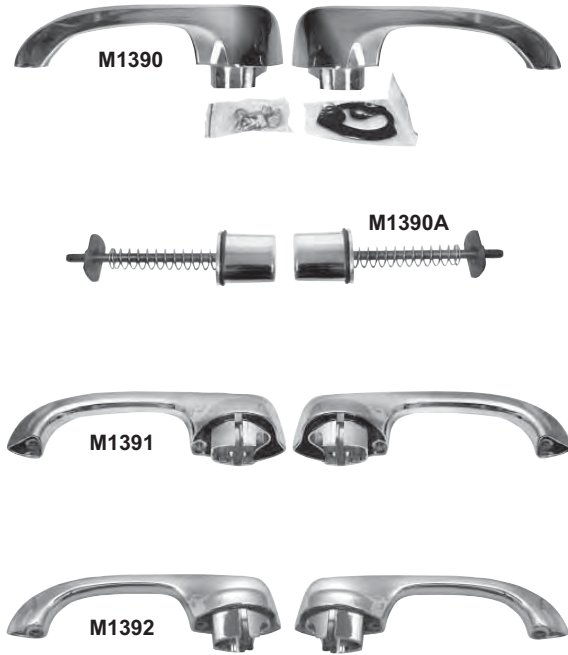

M1390	1964-67*	Door Handles w/o Button Kit	$29.75 pr
M1390A	1964-72*	Push Button Kit	$6.75 pr
M1391	1968-69*	Door Handles w/o Button Kit (*68-72 El Camino)	$33.75 pr
M1392	1970-72	Door Handles w/o Button Kit	$33.75 pr