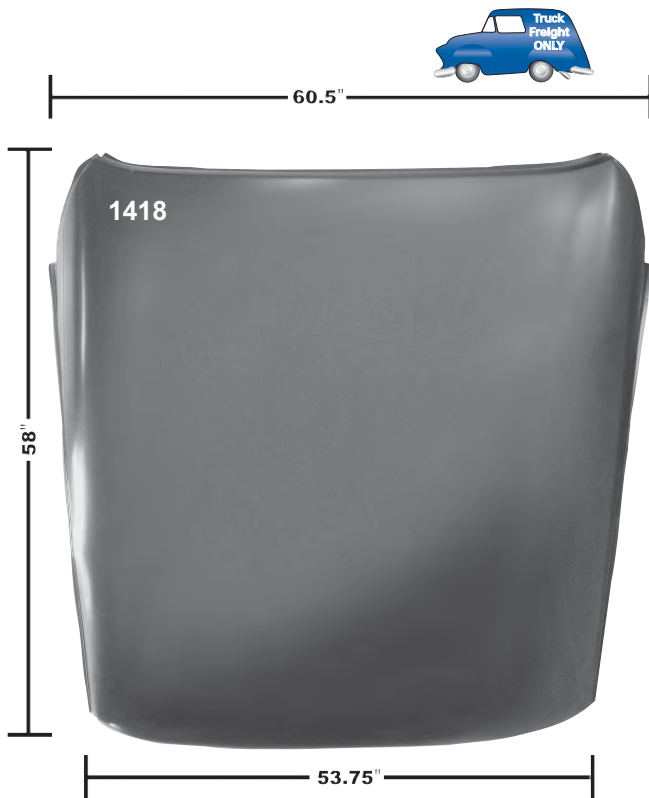

Roof Panel & Braces

1418U	New	1964-65	Roof Inner Brace Kit	$201.25 set
1418		1968-72	Roof Panel, Also fits 1968-72 GTO® & Cutlass™ (Excluding Supreme)	$349.75 ea
1418M	New	1968-72	Roof Brace Clip, Plastic	Coming Soon!
1418P	New	1968-72	Roof Inner Brace Kit	$201.25 set
1418AA	New	1970-72	Windshield Frame Bridge, Convertible	$121.50 ea
1418A	New	1970-72	Roof Panel Braces, 7 pcs.	$160.75 set