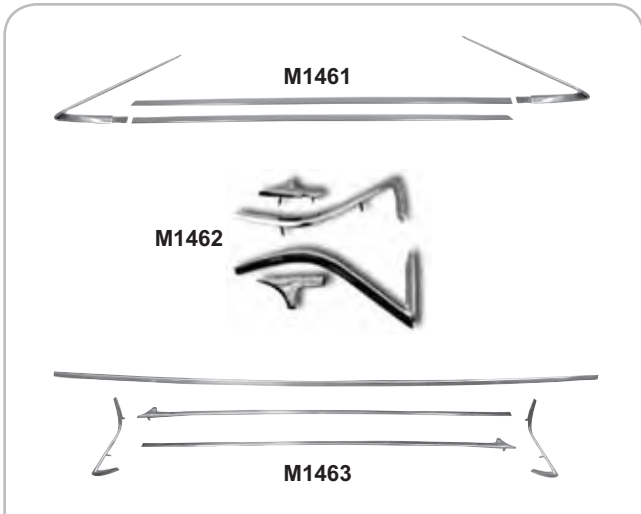

## Exterior Mirrors

M1035	1964-65*	Round Head with "Bowtie" 	\$21.75 ea
M1032	1966-68*	Round Head with "Bowtie" 	\$21.75 ea
M1032A	1966-68*	Round Head without "Bowtie"	\$21.75 ea
3899857	1967	Remote Mirror	\$105.25 ea
3921816	1968*	Remote Mirror, LH	\$105.25 ea
M1030A	1968-69*	Mirror Mounting Kit	\$4.00 kit
M1030	1968-69*	Standard Rectangular Head, RH	\$21.75 ea
M1031	1968-69*	Standard Rectangular Head, LH	\$21.75 ea
M1034	1970-72*	Standard Rectangular Head, (Also fits Monte Carlo®)	\$27.00 ea