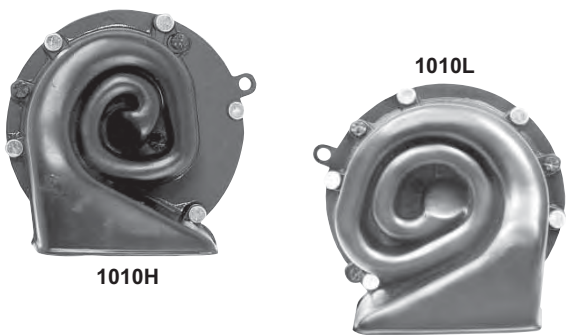

Horns

1010H	1964-72*	1892164 - High	$52.75 ea
1010L	1964-72*	1892162 - Low