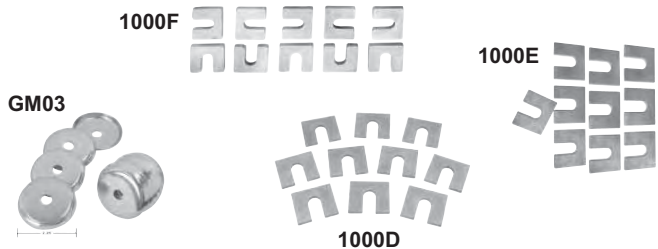

Body Shims

1000F	1964-72	Body Shims, 6mm, 10 pc. set	$8.00 set
1000D	1964-72	Body Shims, 3mm, 10 pc. set	
1000E	1964-72	Body Shims, 1.6 mm, 10 pc. set	
GM03		Body Washers, 20 pc. set	$4.00 set
			$13.50 set