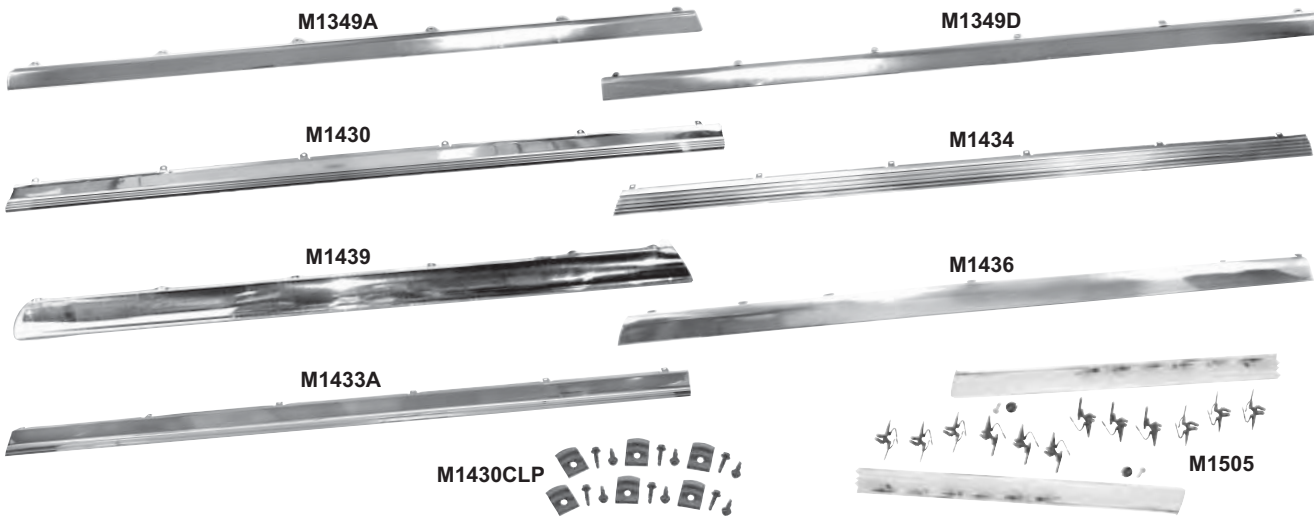

Rocker Panel Moldings

M1439A	1964	Rocker Panel Molding, Standard RH w/clips	$47.25 ea
M1439B	1964	Rocker Panel Molding, Standard LH w/clips	$47.25 ea
M1439C	1964	Rocker Panel Molding, "SS" RH w/clips	$47.25 ea
M1439D	1964	Rocker Panel Molding, "SS" LH w/clips	$47.25 ea
M1430	1965	Rocker Panel Molding, "SS" RH w/clips	$47.25 ea
M1431	1965	Rocker Panel Molding, "SS" LH w/clips	$47.25 ea
M1432	1966	Rocker Panel Molding, "SS" RH w/clips	$47.25 ea
M1433	1966	Rocker Panel Molding, "SS" LH w/clips	$47.25 ea
M1433A	1966	Rocker Panel Molding, Malibu, RH w/clips	$58.25 ea
M1433B	1966	Rocker Panel Molding, Malibu, LH w/clips	$58.25 ea
M1434	1967	Rocker Panel Molding, "SS" RH w/clips	$47.25 ea
M1435	1967	Rocker Panel Molding, "SS" LH w/clips	$47.25 ea
M1436	1970-72	Rocker Panel Molding, Standard RH w/clips	$47.25 ea
M1437	1970-72	Rocker Panel Molding, Standard LH w/clips	$47.25 ea
M1430CLP	1964-72	Rocker Panel Molding Clips	$10.00 set
M1505	1970-72	Rocker Panel Moldings with Clips, Monte Carlo®	$75.75 pr