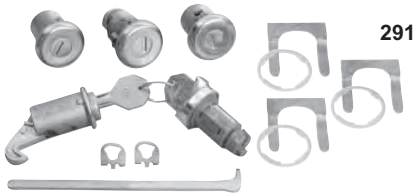

291

291	1964	Original	$54.00 kit
292	1965	Original	$54.00 kit
293	1966	Original	$54.00 kit
294	1967	Original	$54.00 kit
336	1968	Original	$54.00 kit
337	1969	Original	$54.00 kit
338	1970-77	Original	$54.00 kit