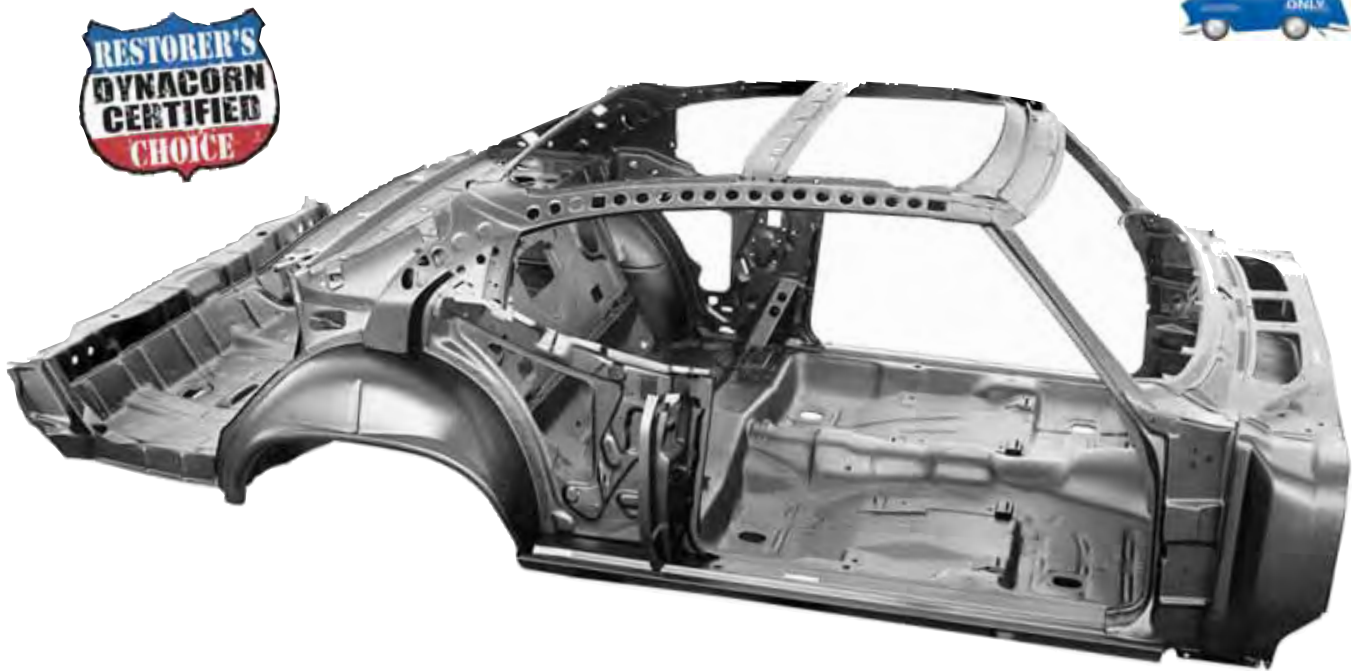

"A" Body Skeleton

1416A/B	New	1970	"A" Body Skeleton	$10,495.00 ea