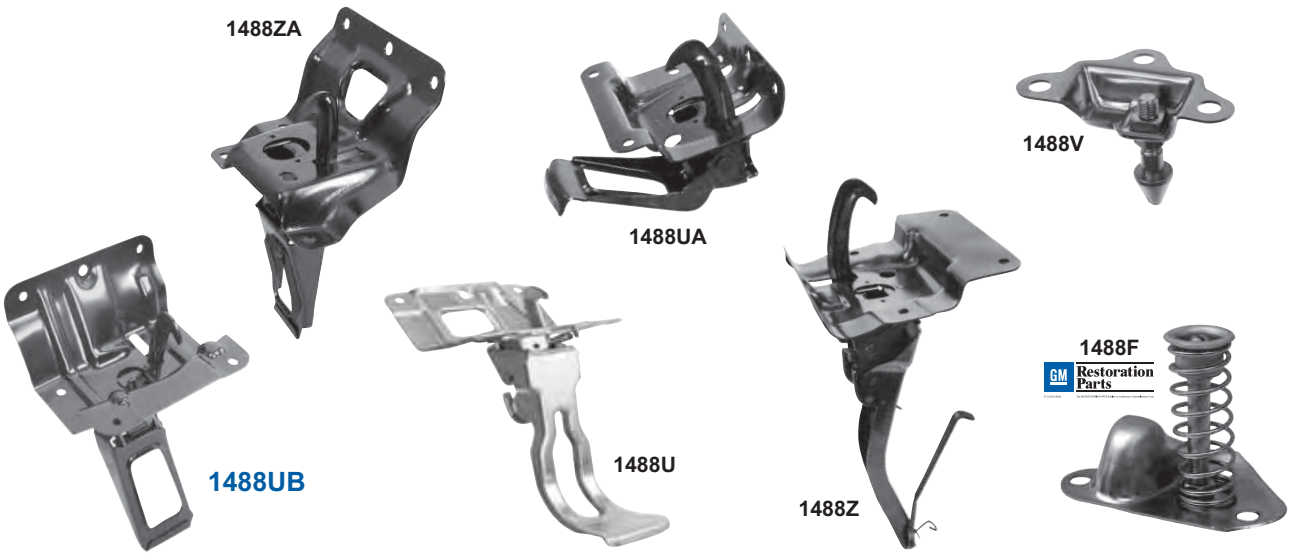

Hood Latches, Catches & Springs

1488UB	New	1965*	Hood Latch	$87.75 ea
1488ZA		1966*	Hood Latch	$80.00 ea
1488U		1967*	Hood Latch	$80.00 ea
1488UA		1968*	Hood Latch	$80.00 ea
1488Z		1970-72*	Hood Latch	$89.00 ea
1488V		1966*	Hood Catch	$28.50 ea
1488F		1970-72*	Hood Catch and Spring	$36.50 ea