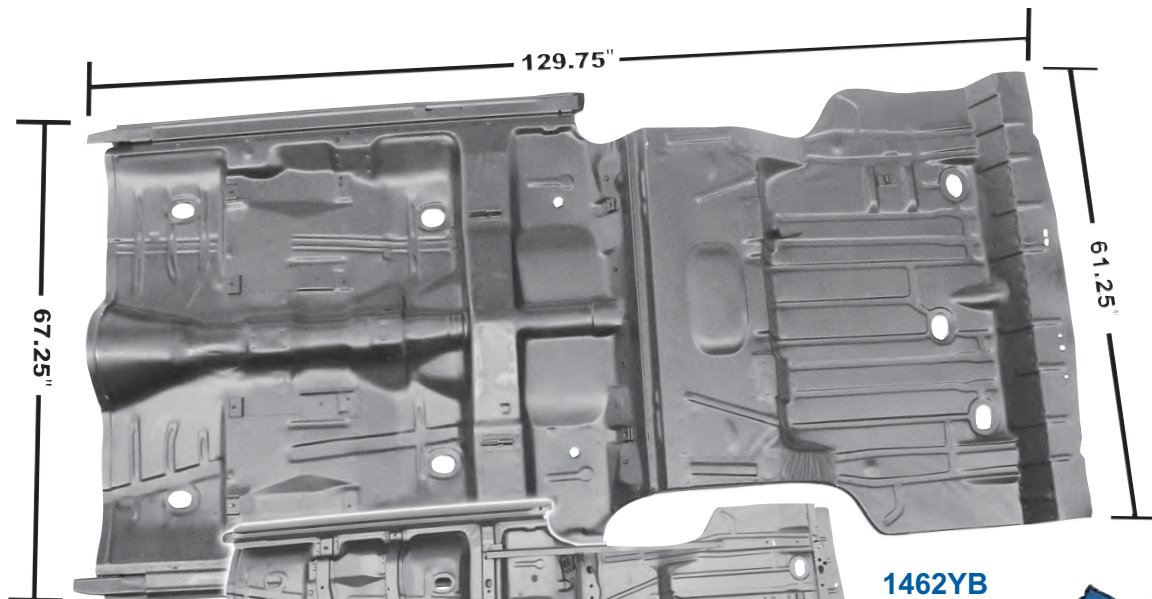

1462YB

Does Not Qualify For Free Freight Program

1462YB	New	1968	Complete Floor Pan W/Trunk Floor, R. Seat Pan, Braces & Rockers	$2,500.00 ea
1462YC	New	1969	Complete Floor Pan W/Trunk Floor, R. Seat Pan, Braces & Rockers	$2,500.00 ea