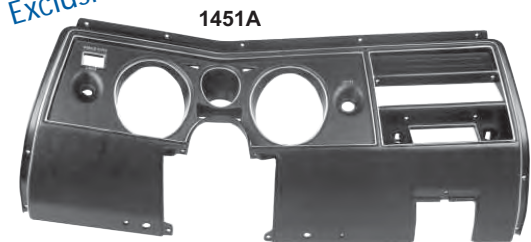

1451B

Dash Assemblies

dii Exclusive

1451A