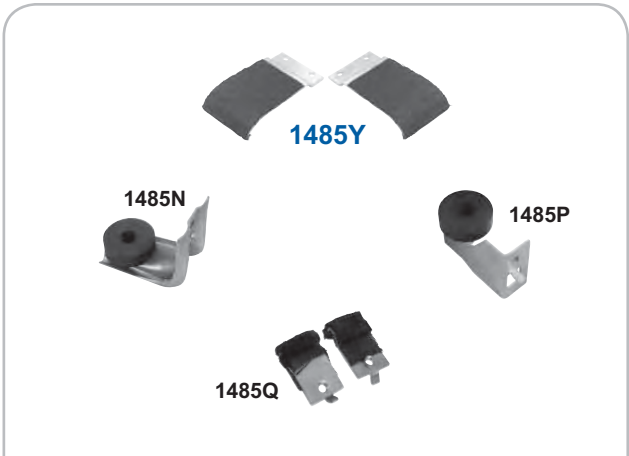

Door Miscellaneous

1485Y	1968-72	Door Window Guide Plates
New $19.00 pr		
1485N	1970-72	Front Door Glass Channel Support
1485P	1970-72	Door Glass Stopper
$9.50 ea		
1485Q	1970-72	Door Window Guide Stabilizers
$9.50 pr