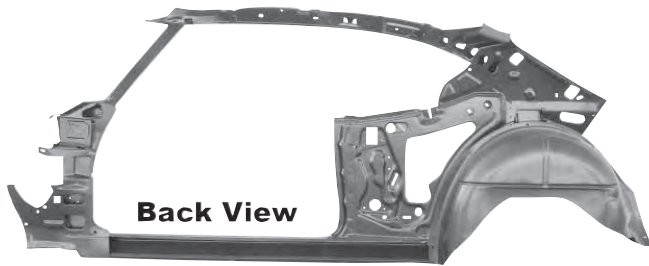

Seat Assemblies, continued

1402H New 1970-72\* Rear Seat Frame (Back & Bottom) \$525.00 ea

Quarter / Door Frame Assemblies

1475P

Back View

*Does Not Qualify For Free Freight Program*

1475P New 1968 Quarter/Door Frame Assembly RH \$999.00 ea  
 1475Q New 1968 Quarter/Door Frame Assembly LH \$999.00 ea