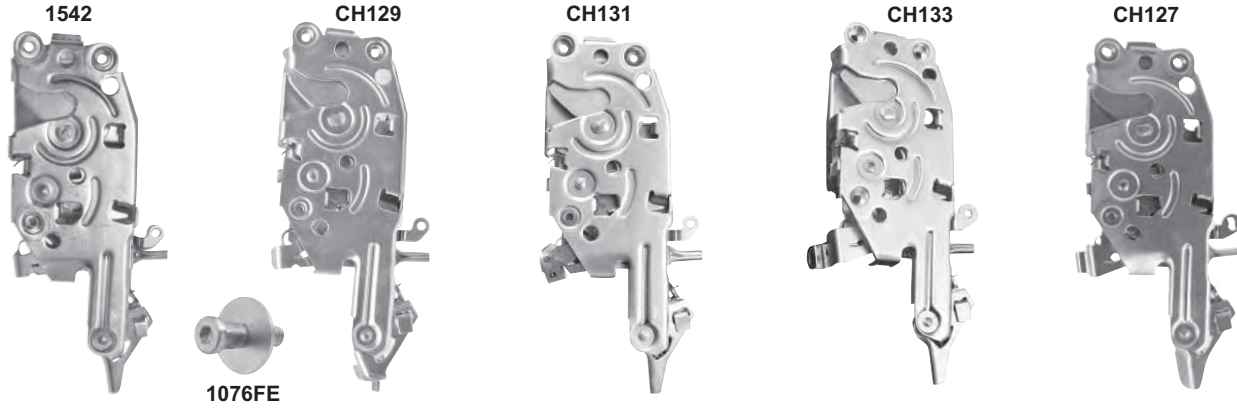

Door Latches

1542	1964-66*	Door Latch RH	$59.50 ea
1543	1964-66*	Door Latch LH	$59.50 ea
CH130	1967*	Door Latch RH	$51.25 ea
CH129	1967*	Door Latch LH	$51.25 ea
CH132	1968*	Door Latch RH	$51.25 ea
CH131	1968*	Door Latch LH	$51.25 ea
CH134	1969*	Door Latch RH	$51.25 ea
CH133	1969*	Door Latch LH	$51.25 ea
CH128	1970-72*	Door Latch RH	$51.25 ea
CH127	1970-72*	Door Latch LH	$51.25 ea
1076FE	1964-72*	Door Lock Striker	$12.00 ea