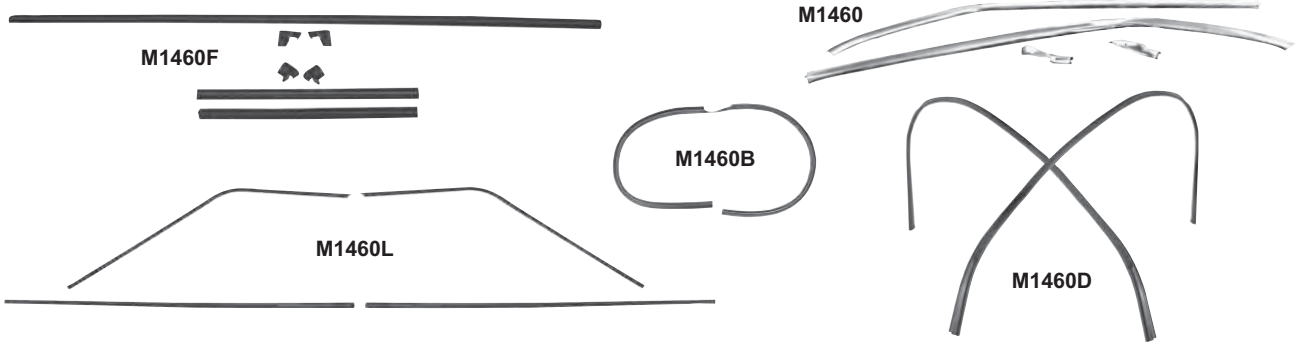

Headliner Molding

M1460F	1964-65	Rear Headliner Mldgs, Hard Top, 7 pcs.	$50.00 set
M1460H	1964-65	Rear Headliner Mldgs, Sedan, 3 pcs.	$60.75 set
M1460E	1964-67*	Front Headliner Mldg, Hard Top	$8.75 ea
M1460L	1964-65	Side Headliner Mldgs, Wagon, 4 pcs.	$60.75 set
M1460	1966-67	Interior Headliner Moldings, 4 Pcs.	$129.75 set
M1460G	1966-67*	Rear Headliner Mldg, Hard Top, 3 pcs.	$50.00 set
M1460J	1966-67	Rear Headliner Mldgs, Sedan, 3 pcs.	$60.75 set
M1460A	1968-72*	Front Headliner Molding	$47.25 ea
M1460B	1968-72*	Rear Headliner Molding	$36.50 ea
M1460C	1968-72	Rear Headliner Corner Moldings	$15.00 pr
M1460D	1970-72	Side Headliner Corner Moldings	$59.50 pr