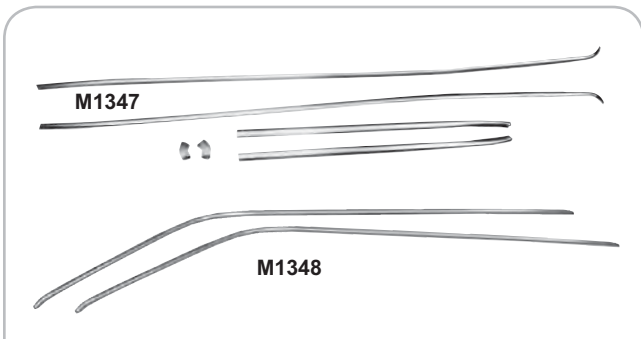

M1347	1964-65	Drip Rail Moldings, 6 Pcs.	$83.75 set
M1348	1966-67	Drip Rail Moldings, 2 Pcs.	$48.75 set

Drip Rail Molding