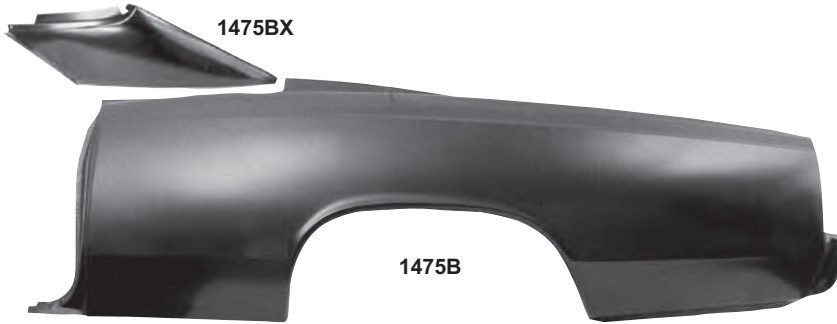

## "A" Body Skeleton

1416A/B	New	1970	"A" Body Skeleton	\$10,495.00 ea
---------	-----	------	-------------------	----------------

1475A	1966-67	Full Coupe Quarter Panel RH	\$295.75 ea
1475B	1966-67	Full Coupe Quarter Panel LH	\$295.75 ea
1475AX	1966-67	1/4 Sail Panel Upper RH	\$78.50 ea
1475BX	1966-67	1/4 Sail Panel Upper LH	\$78.50 ea