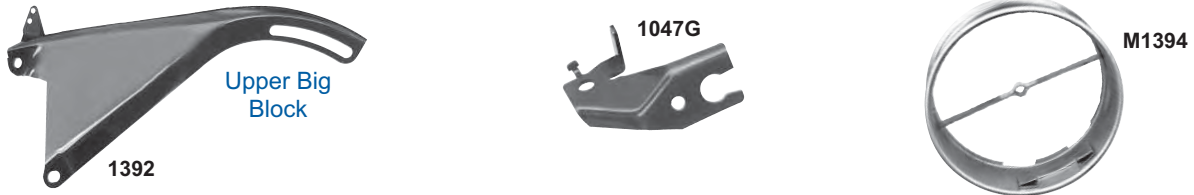

1392	1965-68*	Big Block Alternator Bracket	$16.25 ea
1047G	1969-72*	Accelerator Bracket, Holley Only	$12.75 ea
M1394	1970-72*	Cowl Induction Air Cleaner Spacer	$33.75 ea