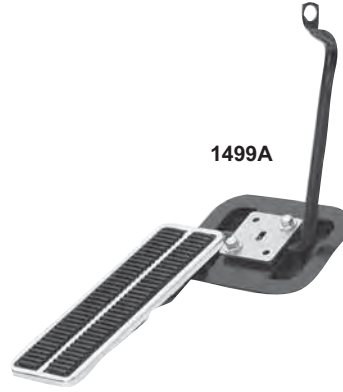

1499A

1494	New	1967	Brake & Clutch Pedal Assembly	$93.25 ea
1499		1968-69*	Accelerator Pedal Assembly	$51.50 ea
1499A		1970-72*	Accelerator Pedal Assembly	$51.50 ea