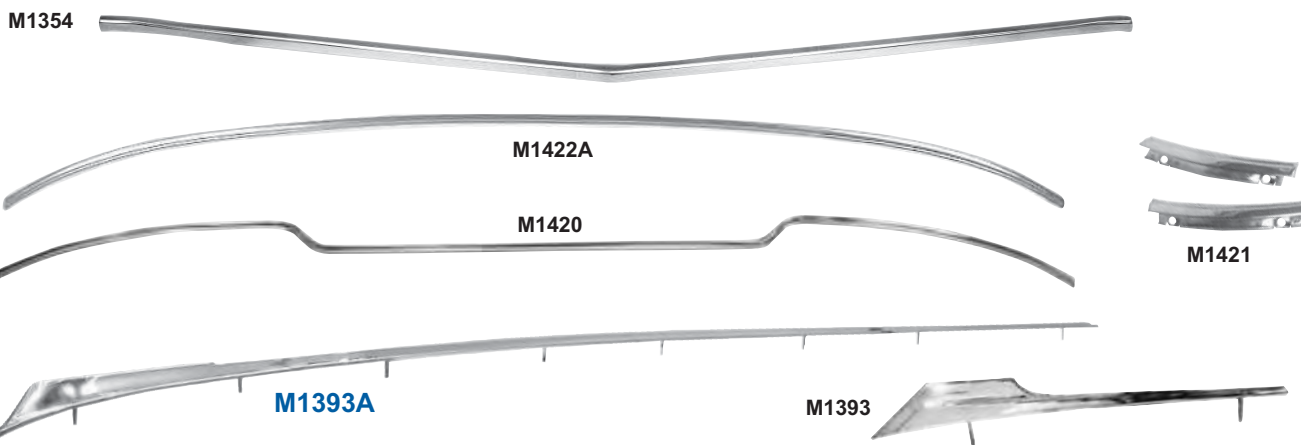

M1354	1968-69*	Header Molding	$19.00 ea
M1422A	1968-72*	Hood Rear Edge Molding, Standard	$32.50 ea
M1420	1970-72*	Hood Cowl Rear Edge Molding	$31.00 ea
M1421	1970-72*	Upper Rear Edge Fender Molding	$16.25 pr
M1393A	New 1965*	Hood Spear	$120.25 ea
M1393	1966*	Hood Spear	$24.25 ea