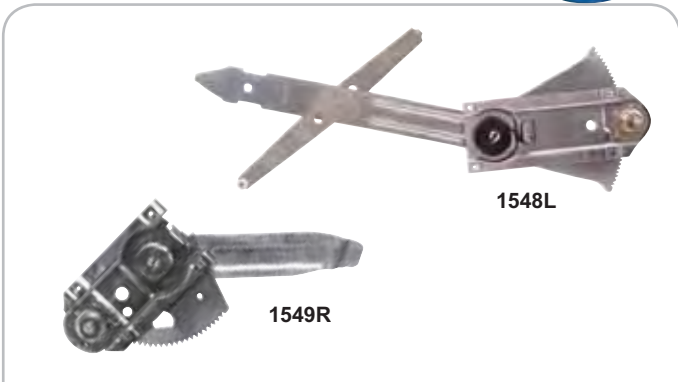

Manual Window Regulators

1547R	1966-67*	Manual Regulator RH
1547L	1966-67*	Manual Regulator LH
1548R	1968*	Manual Regulator RH
1548L	1968*	Manual Regulator LH
$66.25 ea		
1549R	1968	Manual 1/4 Regulator RH
1549L	1968	Manual 1/4 Regulator LH
$52.75 ea