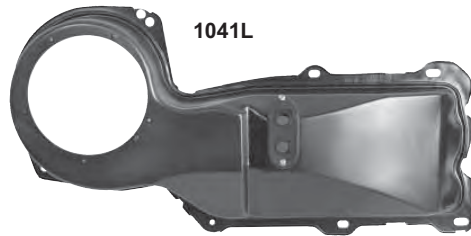

1041L

1041K 1968-72* Heater Box, Small Block No A/C

$27.00 ea

1041L 1968-70* Heater Box, Big Block

$43.25 ea