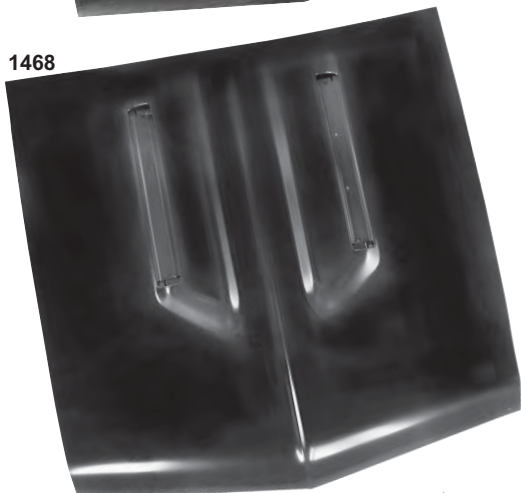

## Hoods

1468A

1468B

1468

1469

1470

1471

1468A	1966*	Standard Hood	\$290.00 ea
1468B	1966*	SS Hood	\$290.00 ea
1468	1967*	SS Hood	\$250.00 ea
1469	1968-69*	SS Hood (Fits 1968 with 1969 hinges)	\$290.00 ea
1470	1970-72*	SS Hood	\$290.00 ea
1471	1970-72*	Cowl Induction Hood	\$290.00 ea