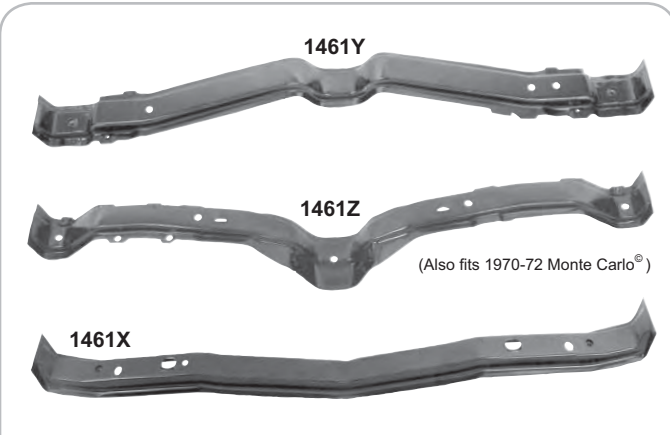

Floor Pan Supports / Crossmember

1461Y	1964-69*	Under Floor Pan Support - Front
1461Z	1964-69*	Under Floor Pan Support - Center (Also fits 1970-72 Monte Carlo®)
1461X	1968-72	Under Floor Pan Support - Rear

$80.25 ea