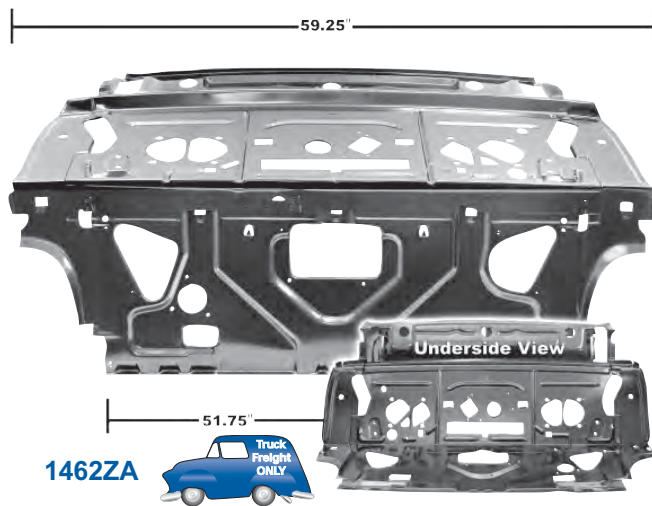

Trunk Floor Drop Offs

1463L	1966-67	Trunk Floor Drop Off RH	$39.25 ea
1463M	1966-67	Trunk Floor Drop Off LH	$39.25 ea
1463N	1968	Trunk Floor Drop Off RH	$39.25 ea
1463P	1968	Trunk Floor Drop Off LH	$39.25 ea
1463R	1969	Trunk Floor Drop Off RH	$39.25 ea
1463S	1969	Trunk Floor Drop Off LH	$39.25 ea
1463T	1970-72	Trunk Floor Drop Off RH	$39.25 ea
1463U	1970-72	Trunk Floor Drop Off LH	$39.25 ea

Trunk Braces

1489H	1964-67	Trunk Side Brace RH	$24.50 ea
1489J	1964-67	Trunk Side Brace LH	$24.50 ea
1489F	1968-72	Trunk Floor Brace RH	$29.75 ea
1489G	1968-72	Trunk Floor Brace LH	$29.75 ea

Rear Seat Divider/Mount

1462ZA