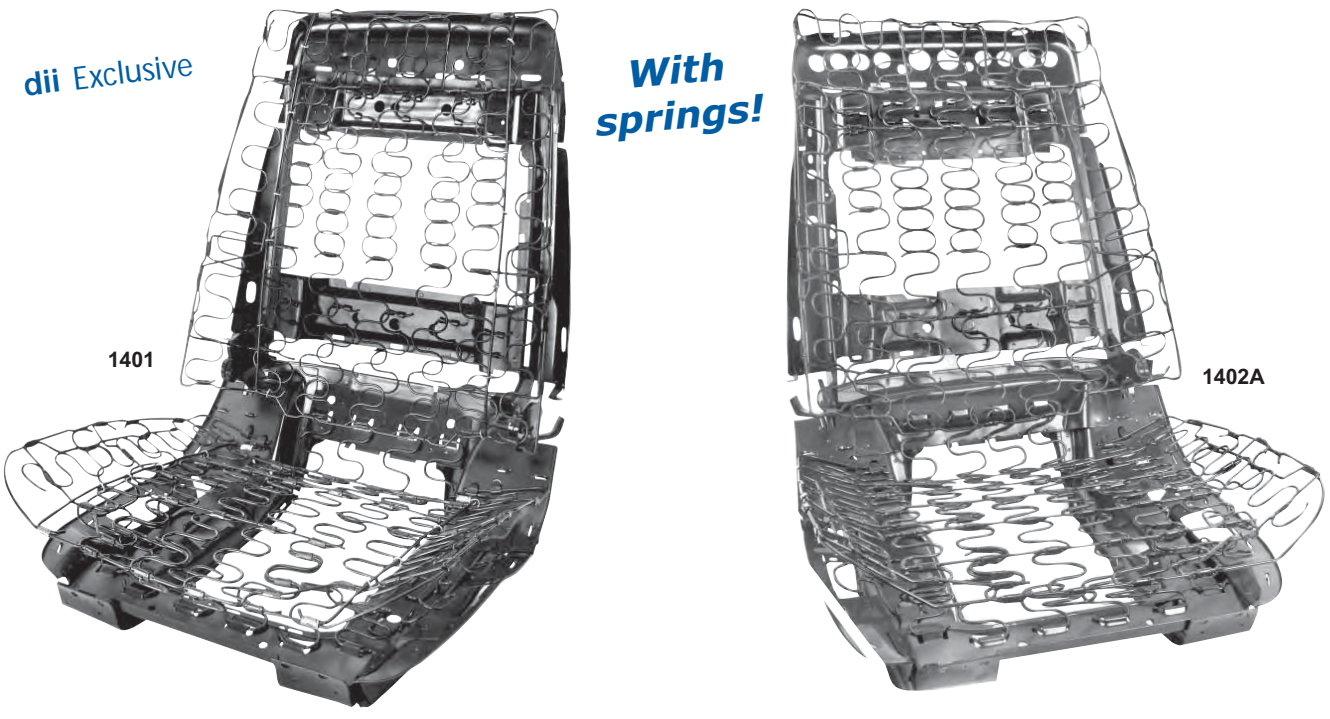

Seat Assemblies

1401	1966-68*	Seat Assembly RH	$357.75 ea
1402	1966-68*	Seat Assembly LH	$357.75 ea
1402A	1969-72*	Seat Assy RH/LH (Also fits 1970-72 Monte Carlo®)	$357.75 ea