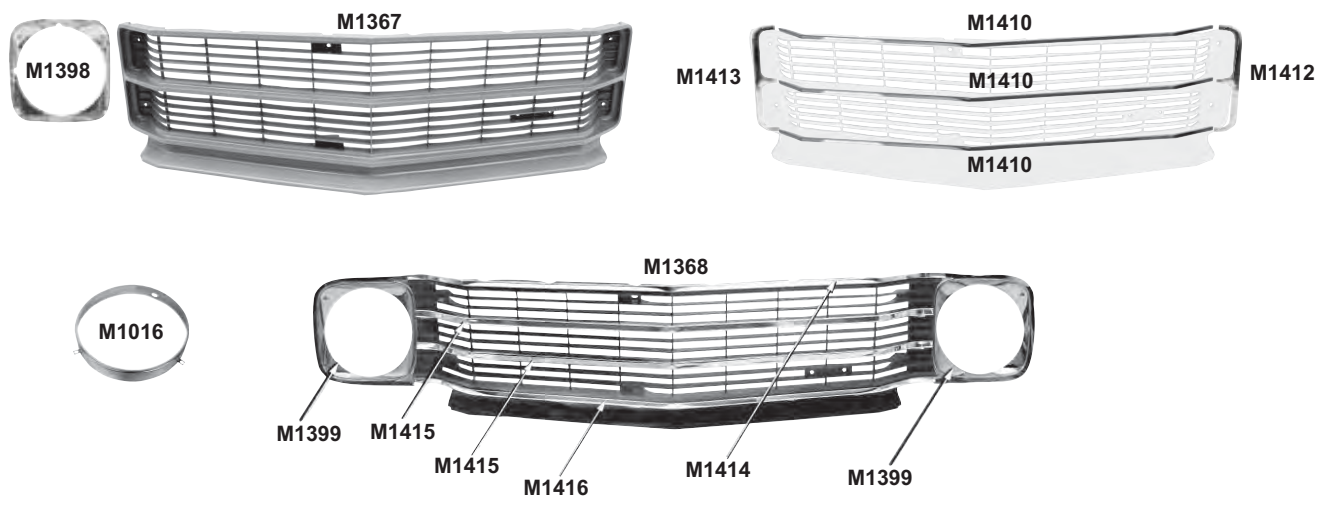

M1367	1971*	Standard Grille	$120.75 ea
M1398	1971*	Chrome Headlamp Bezels	$89.00 pr
M1410	1971*	Grille Molding Center (3 per car)	$17.50 ea
M1412	1971*	Grille Molding, Outer RH	$19.50 ea
M1413	1971*	Grille Molding, Outer LH	$19.50 ea
M1368	1972*	Standard Grille	$89.00 ea
M1399	1972*	Chrome Headlamp Bezels	$93.25 pr
M1414	1972*	Grille Molding, Upper	$19.00 ea
M1415	1972*	Grille Molding, Center (2 per car)	$19.00 ea
M1416	1972*	Grille Molding, Lower	$19.00 ea
M1016	1971-72*	Headlamp Retainer Ring	$5.50 ea