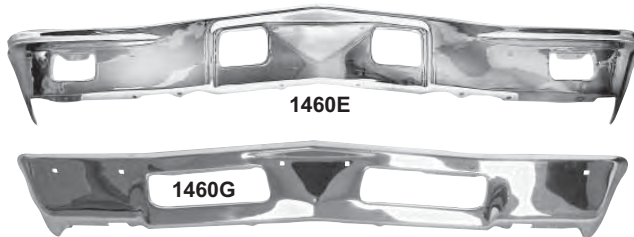

1460E	1968*	Front Bumper		$187.75 ea
1460F	1968	Rear Bumper		$187.75 ea
1460G	1969*	Front Bumper		$187.75 ea
1460H	1969	Rear Bumper		$187.75 ea