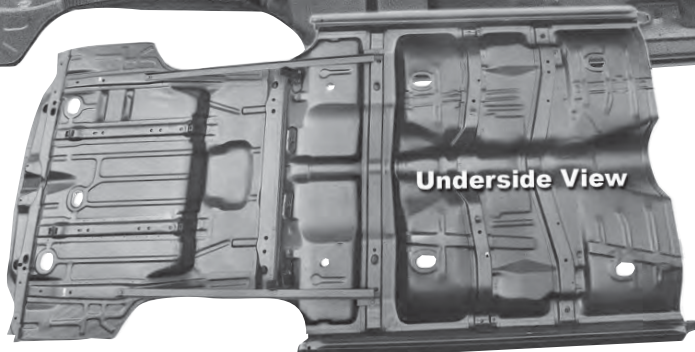

Underside View