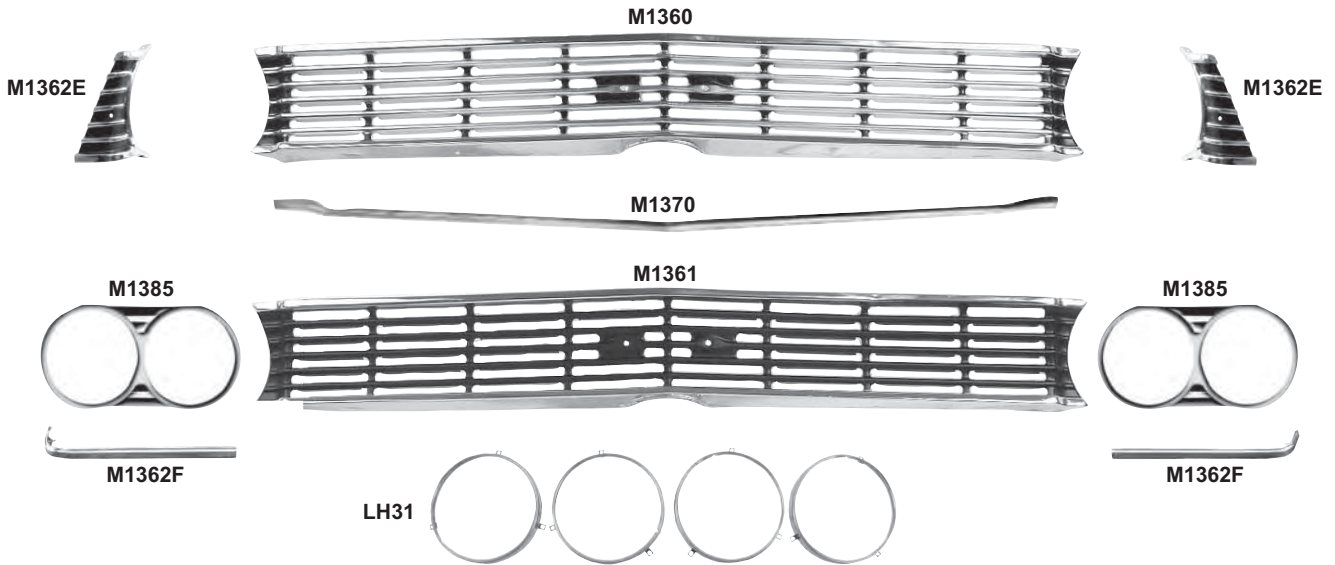

M1360	1966*	Standard Grille	$106.75 ea
M1361	1966*	"SS" Grille	$106.75 ea
M1362F	1966*	Lower Outer Grille Molding	$78.25 pr
M1370	1966*	Lower Center Grille Molding	$38.00 pr
M1385	1966*	Headlamp Bezels	$106.75 pr
M1362E	1966*	Outer Grille Extensions	$25.75 pr
LH30	1964-70*	Headlamp Mounting Buckets with Retaining Rings, 8 pcs.	$92.00 set
LH31	1964-70*	Headlamp Retaining Rings, 4 pcs.	$16.25 set