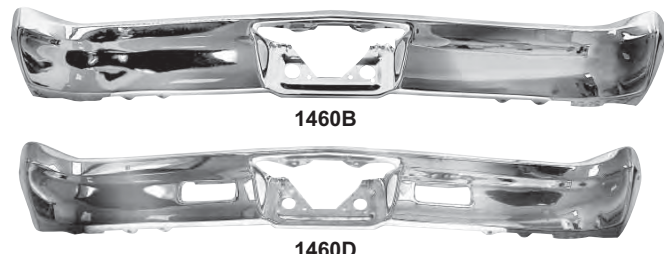

1460A	1966*	Front Bumper		$187.75 ea
1460B	1966	Rear Bumper		$187.75 ea
1460C	1967*	Front Bumper		$187.75 ea
1460D	1967	Rear Bumper		$187.75 ea