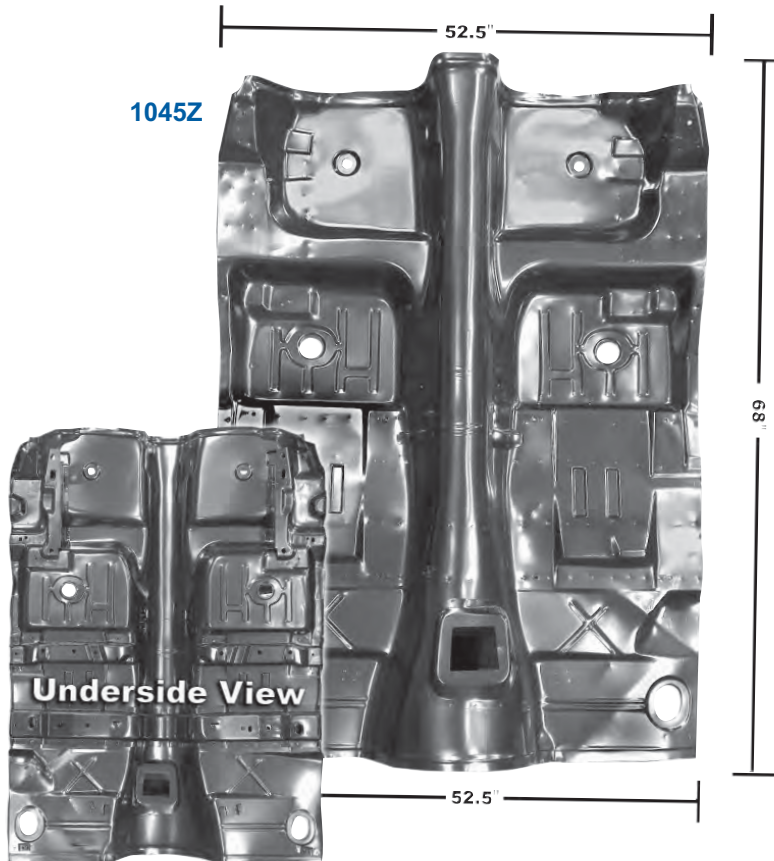

1045Z

Underside View

1045Z	New	1970-73	Complete Floor Pan with Braces	$715.00 ea
1047F		1967-81	Floor Pan Plug	$3.00 ea