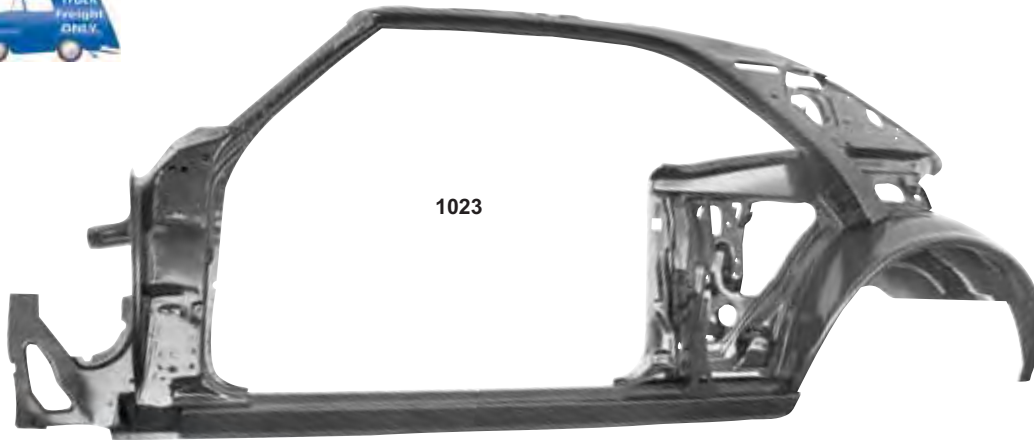

Wire Loom Shields

(Shown attached to body)

1008 1967-69 Wire Loom Shields 4 pcs., Coupe \$101.25 set

Quarter / Door Frame Assemblies

Does Not Qualify For Free Freight Program

1021A	New	1967	Quarter/Door Frame Assy., RH	\$795.00 ea
1021B	New	1967	Quarter/Door Frame Assy., LH	\$795.00 ea
1022		1968	Quarter/Door Frame Assy., RH	\$795.00 ea
1023		1968	Quarter/Door Frame Assy., LH	\$795.00 ea
1023A		1969	Quarter/Door Frame Assy., RH	\$795.00 ea
1023B		1969	Quarter/Door Frame Assy., LH	\$795.00 ea