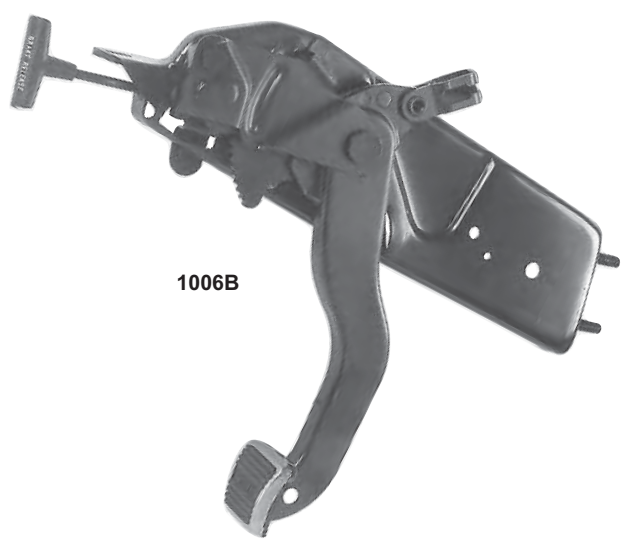

Scuff Plates / Rocker Panel Mldgs.

M1345	1969	Whl Cap Retainer	Camaro® w/Sport Wheels	\$5.00 ea
M1346	1969	Wheel Center	Camaro® w/Sport Wheels	\$13.50 ea

Wheel Center

Parking Brake Assemblies

1006A

1006B

1006A	1967-68	Parking Brake Assembly	\$60.75 ea
1006B	1969	Parking Brake Assembly	\$60.75 ea