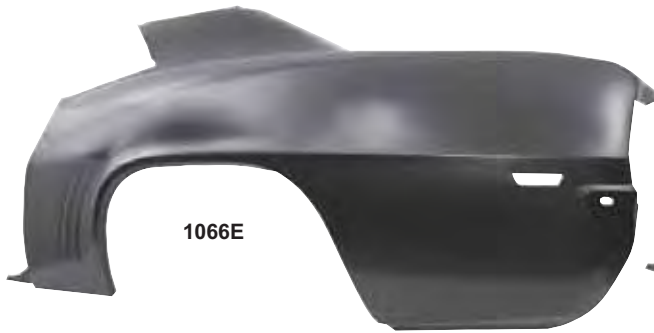

Quarter Panels, continued

1066V

1066R

1066U	1968	Full Quarter Panel RH, Coupe, Firebird	\$325.00 ea
1066V	1968	Full Quarter Panel LH, Coupe, Firebird	\$325.00 ea
1066Q	1968	Full Quarter Panel RH, Convertible, Firebird	\$325.00 ea
1066R	1968	Full Quarter Panel LH, Convertible, Firebird	\$325.00 ea