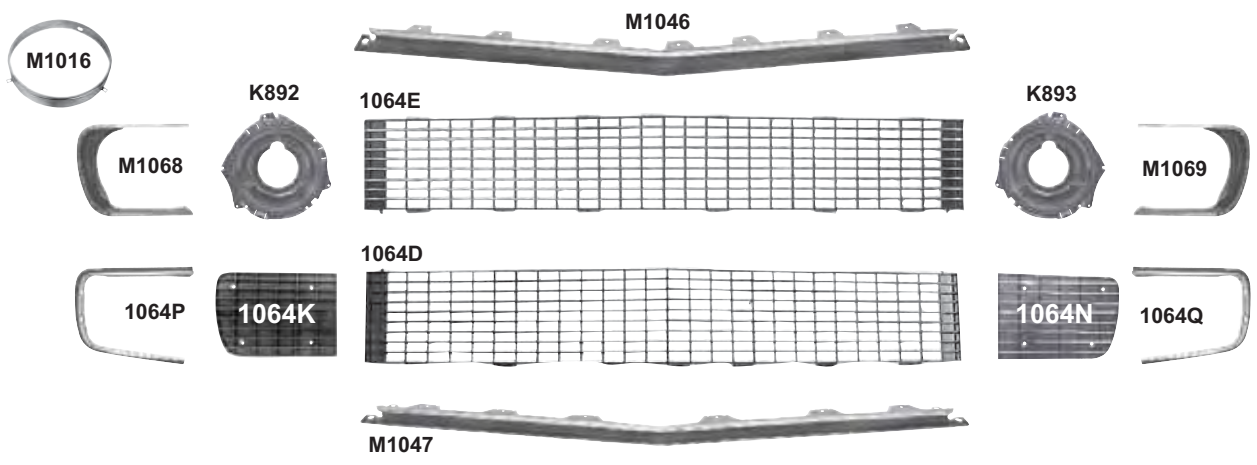

1064D	1967	Rally Sport Grille, Black (No headlamp cover)	$43.75 ea
1064E	1967-68	Rally Sport Grille, W/Chrome (No headlamp cover)	$70.25 ea
M1046	1967-68	Upper Rally Sport Grille Molding	$55.50 ea
M1047	1967-68	Lower Rally Sport Grille Molding	$55.50 ea
M1068	1967-68	Headlamp Bezel for Rally Sport Grille, RH	$35.75 ea
M1069	1967-68	Headlamp Bezel for Rally Sport Grille, LH	$35.75 ea
M1016	1967-73	Headlamp Retainer Ring, Fits RH or LH	$3.50 ea
K892	1967-69	Headlamp Mounting Bucket, RH	$25.75 ea
K893	1967-69	Headlamp Mounting Bucket, LH	$25.75 ea
1064K	1967-68	Headlamp Cover Return for Rally Sport, RH Black	$10.50 ea
1064L	1967-68	Headlamp Cover Return for Rally Sport, LH Black	$10.50 ea
1064M	1967-68	Headlamp Cover Return for Rally Sport, RH Chrome trim	$18.50 ea
1064N	1967-68	Headlamp Cover Return for Rally Sport, LH Chrome trim	$18.50 ea
1064P	1967-68	Headlamp Cover Opening Mdg, for Rally Sport, RH	$29.25 ea
1064Q	1967-68	Headlamp Cover Opening Mdg, for Rally Sport, LH	$29.25 ea