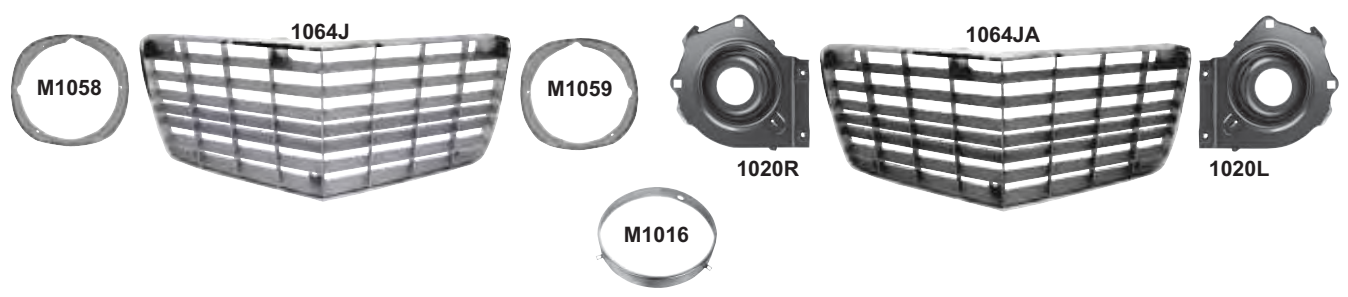

1064J	1972-73	Standard Grille, Silver with trim	$134.50 ea
1064JA	1972-73	Grille for Z28 and SS, Black with trim	$134.50 ea
M1058	1970-73	Headlamp Bezel, Standard Grille, RH	$35.25 ea
M1059	1970-73	Headlamp Bezel, Standard Grille, LH	$35.25 ea
M1016	1967-73	Headlamp Retainer Ring, RH/LH	$5.40 ea
1020R	1970-73	Headlamp Mounting Bucket, RH	$25.75 ea
1020L	1970-73	Headlamp Mounting Bucket, LH	$25.75 ea