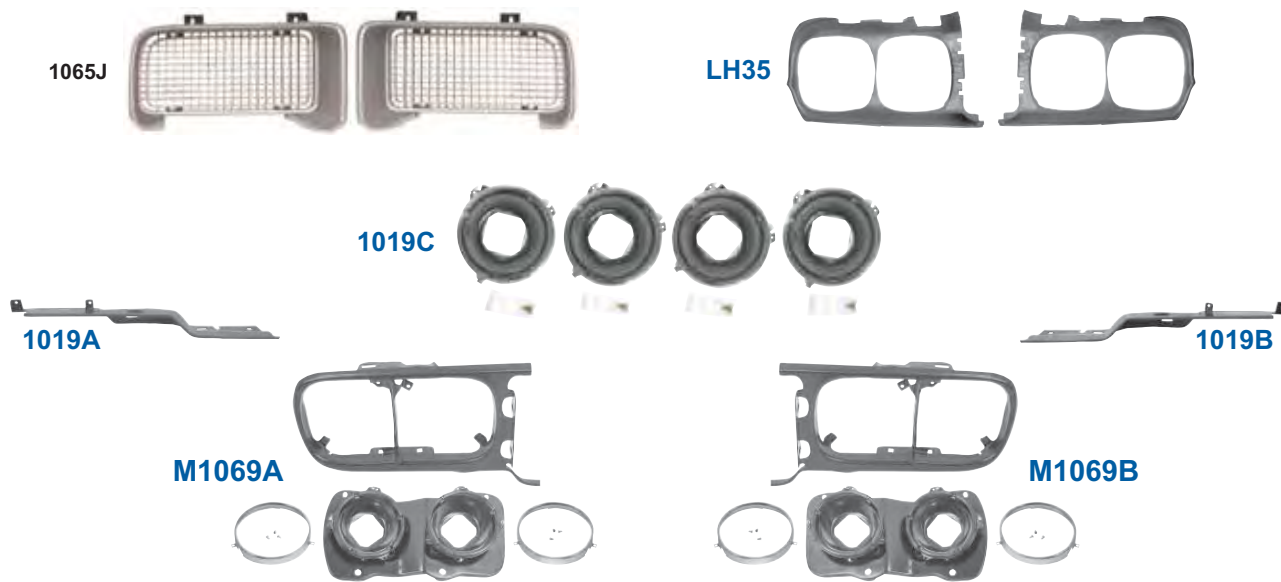

Arm Rest Bases

Firebird

1065D	1967	Standard Grille, 2 Pieces, Firebird	\$168.75 pr
1065E	1967	"400" Grille, 2 Pieces, Firebird	\$182.25 pr
1065F	1968	Standard Grille, 2 Pieces, Firebird	\$168.75 pr
1065G	1968	"400" Grille, 2 Pieces, Firebird	\$182.25 pr
1065H	1967-68	Grille Inserts for "400" Grille, Firebird	\$73.00 pr