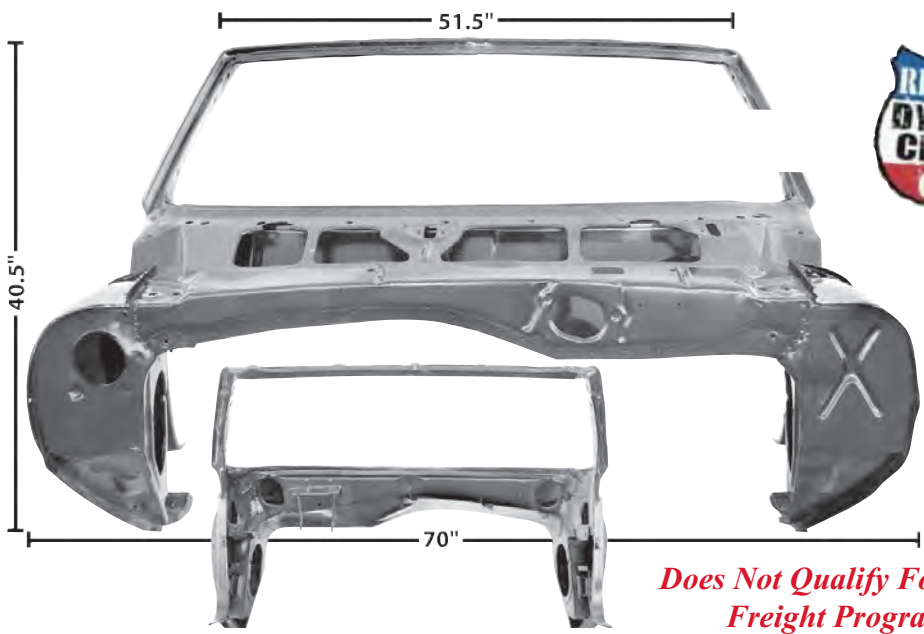

1046R	New	1970-73	Firewall with Brackets	\$365.00 ea
1046S	New	1970-73	Firewall Brackets, 2 pcs.	\$120.00 pr

Windshield / Cowl Assembly

Does Not Qualify For Free Freight Program

1073G	1969	Windshield/Cowl Assembly, Convertible	\$950.00 ea
-------	------	---------------------------------------	-------------