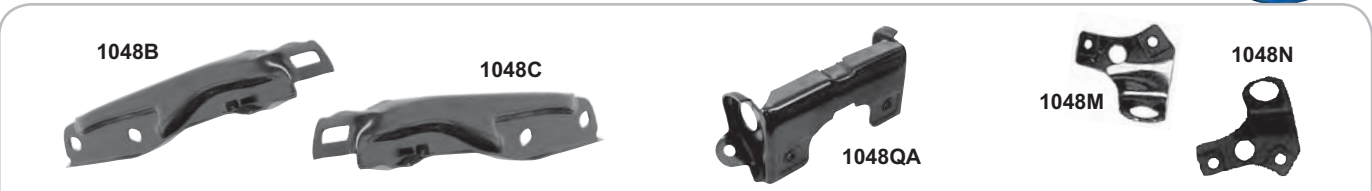

Bumper Brackets

1048B	1967-68	Front Inner Bumper Bracket, RH	$17.00 ea
1048C	1967-68	Front Inner Bumper Bracket, LH	$17.00 ea
1048QA	1967-68	Rear Center Bumper Bracket, Center	$20.00 ea
1048M	1968	Front Outer Bumper Bracket, RH	$15.50 ea
1048N	1968	Front Outer Bumper Bracket, LH	$15.50 ea