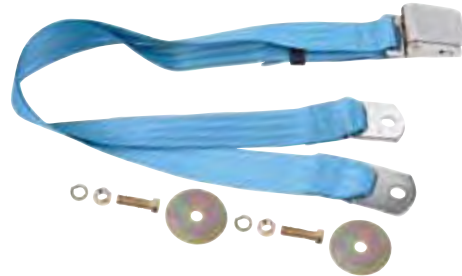

74 Inch Belts

SBL-BK74	Seat Belt with Lift Latch	Black
SBL-WT74	Seat Belt with Lift Latch	White
SBL-LG74	Seat Belt with Lift Latch	Light Grey
SBL-DG74	Seat Belt with Lift Latch	Dark Grey
SBL-LT74	Seat Belt with Lift Latch	Light Tan
SBL-DT74	Seat Belt with Lift Latch	Dark Tan
SBL-LB74	Seat Belt with Lift Latch	Light Blue
SBL-DB74	Seat Belt with Lift Latch	Dark Blue
SBL-BR74	Seat Belt with Lift Latch	Bright Red
SBL-DR74	Seat Belt with Lift Latch	Dark Red

$25.00 kit