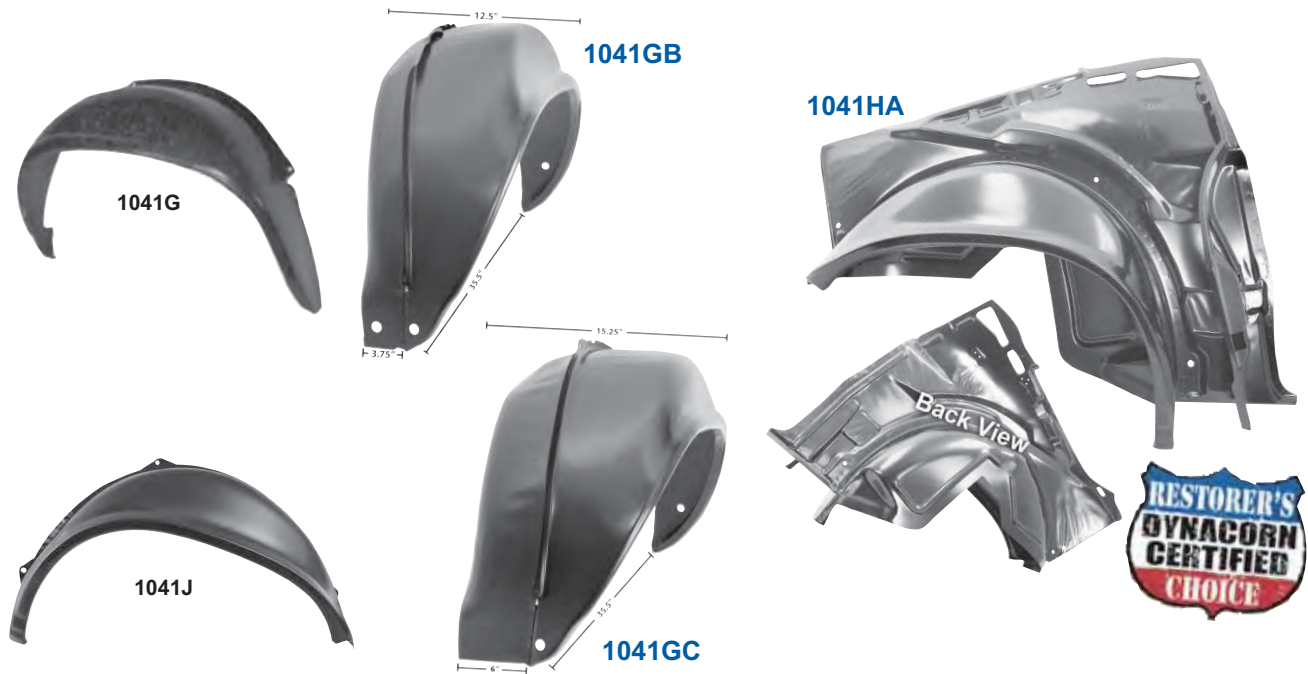

Wheelhouses

1041F	1969	Outer Wheelhouse RH	$38.00 ea
1041G	1969	Outer Wheelhouse LH	$38.00 ea
1041GA	New 1969	Complete Wheelhouse (Outer & 3 3/4" Inner) RH	$114.75 ea
1041GB	New 1969	Complete Wheelhouse (Outer & 3 3/4" Inner) LH	$114.75 ea
1041FC	New 1969	Complete Wheelhouse (Outer & 6" Wide Inner) RH	$168.75 ea
1041GC	New 1969	Complete Wheelhouse (Outer & 6" Wide Inner) LH	$168.75 ea
1041H	1970-81	Outer Wheelhouse RH	$60.75 ea
1041J	1970-81	Outer Wheelhouse LH	$60.75 ea
1041HA	New 1970-81	Wheelhouse & Quarter Structure RH	$748.75 ea
1041JA	New 1970-81	Wheelhouse & Quarter Structure LH	$748.75 ea