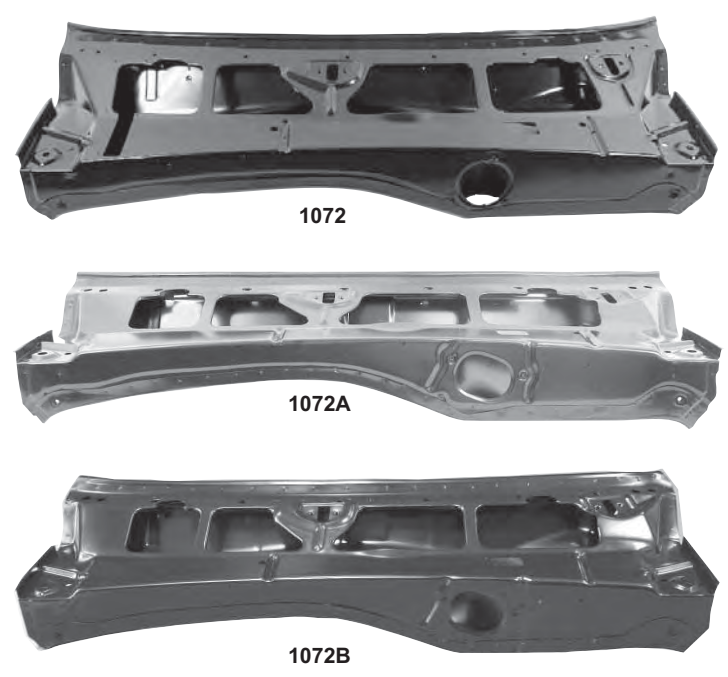

1072	1967	Lower Cowl Panel With A/C	$309.50 ea
1072A	1968	Lower Cowl Panel	
1072B	1969	Lower Cowl Panel