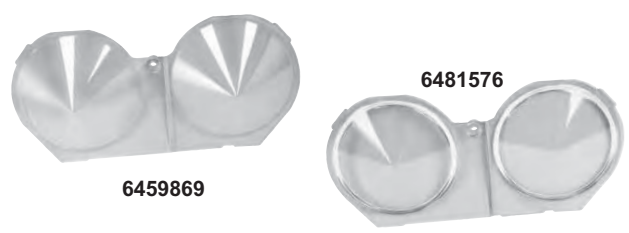

Dash Carrier Lenses

6459869	1967	Dash Carrier Lens Assy.	$21.00 ea
6481576	1968	Dash Carrier Lens Assy.	$25.00 ea