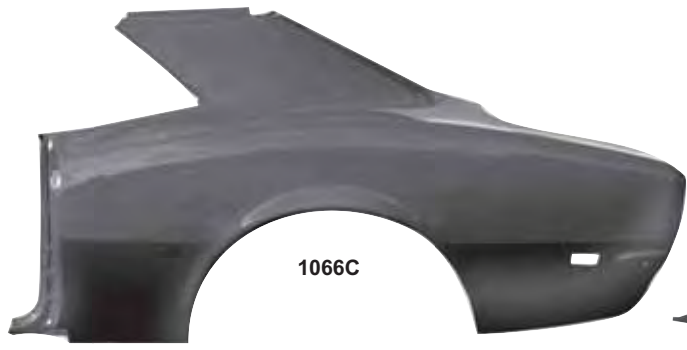

1066B	1968	Full Quarter Panel RH, Coupe	$325.00 ea
1066C	1968	Full Quarter Panel LH, Coupe	$325.00 ea
1066Y	1968	Full Quarter Panel RH, Convertible	$325.00 ea
1066Z	1968	Full Quarter Panel LH, Convertible	$325.00 ea