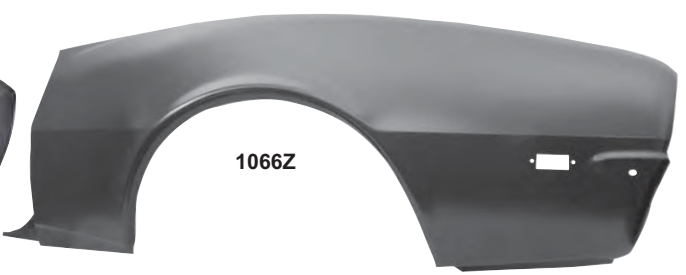

1066B	1968	Full Quarter Panel RH, Coupe	$325.00 ea
1066C	1968	Full Quarter Panel LH, Coupe	$325.00 ea
1066Y	1968	Full Quarter Panel RH, Convertible	$325.00 ea
1066Z	1968	Full Quarter Panel LH, Convertible	$325.00 ea