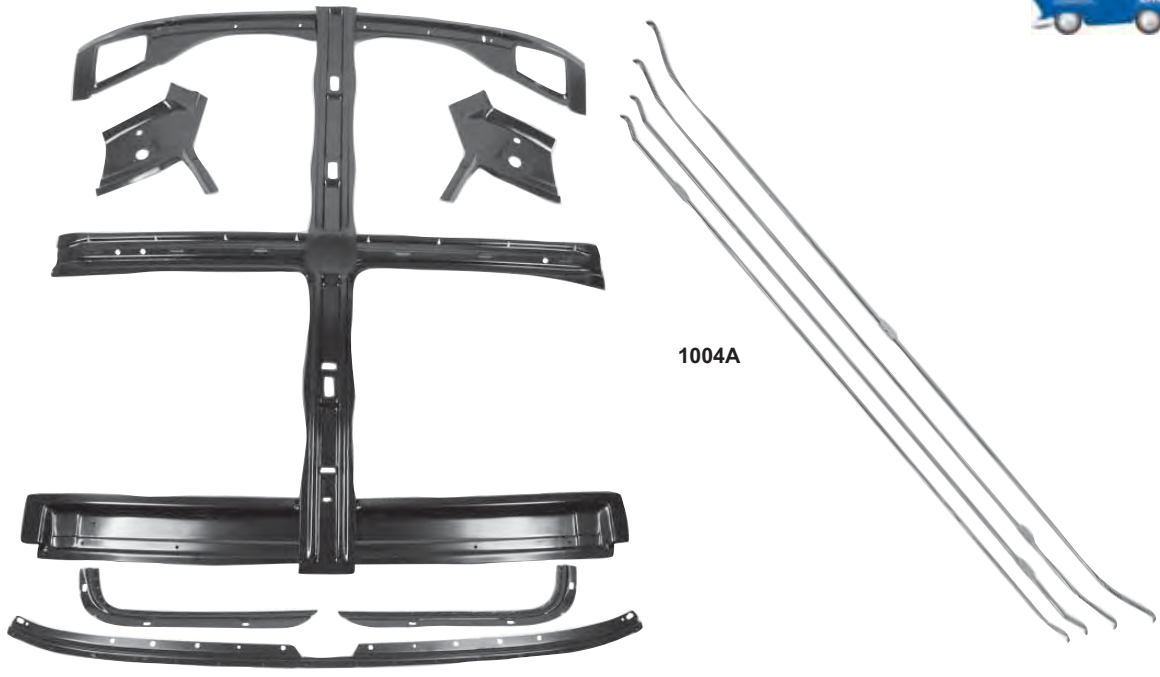

Convertible Top Components, cont'd.

1049K	1967-69	Convertible Top Header Bow	\$201.50 ea
1067X	1967-69	Torsion Bar Chassis for Convertible	\$228.00 ea
1002	1967-69	Convertible Top Latch Assemblies (Top Components)	\$93.00 pr
1003	1967-69	Convertible Top Latches (Hooks & Knuckles only)	\$31.00 pr
1003A	1967-69	Convertible Top Springs	\$19.00 pr

Roof Panels

1004		1967-69	Roof Panel	\$228.00 ea
1004G	New	1970-74	Roof Panel	\$349.50 ea
1004GA	New	1970-74	Roof Panel with braces	Call

Roof Panel Braces

1004A

1004B

1004A	1967-68	Roof Panel Brace Kit, 14 Pc. Set	\$170.00 ea
1004B	1969	Roof Panel Brace Kit, 7 Pc. Set	\$172.50 ea