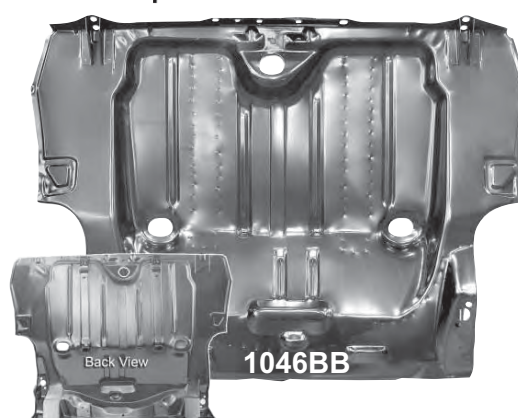

Does Not Qualify For Free Freight Program

1046AA	New	1967	Complete Floor Pan With Trunk Floor Pan	\$1,960.00 ea
1046AB	New	1968	Complete Floor Pan With Trunk Floor Pan	\$1,960.00 ea
1046AC	New	1969	Complete Floor Pan With Trunk Floor Pan	\$1,960.00 ea