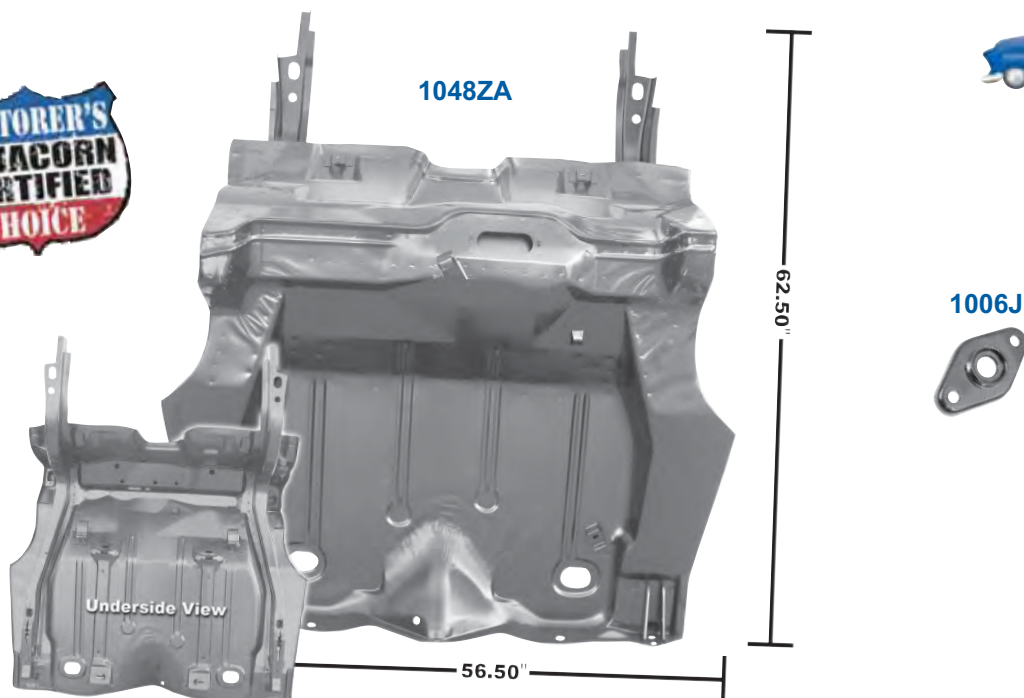

Does Not Qualify For Free Freight Program

1046AA	New	1967	Complete Floor Pan With Trunk Floor Pan	\$1,960.00 ea
1046AB	New	1968	Complete Floor Pan With Trunk Floor Pan	\$1,960.00 ea
1046AC	New	1969	Complete Floor Pan With Trunk Floor Pan	\$1,960.00 ea