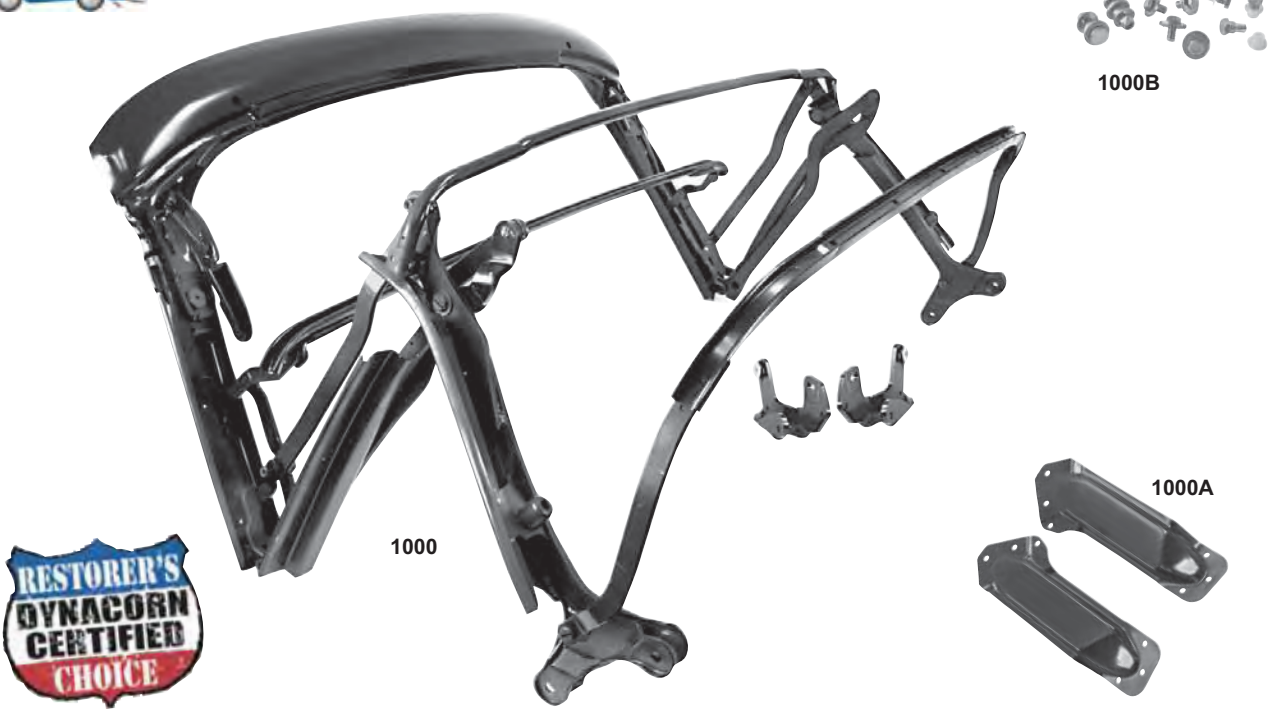

1046R	New	1970-73	Firewall with Brackets	\$365.00 ea
1046S	New	1970-73	Firewall Brackets, 2 pcs.	\$120.00 pr

Windshield / Cowl Assembly

Does Not Qualify For Free Freight Program

1073G	1969	Windshield/Cowl Assembly, Convertible	\$950.00 ea
-------	------	---------------------------------------	-------------

Convertible Top Components

1000	1967-69	Convertible Top Frame Assy, Power Top	\$875.00 ea
1000A	1967-69	Convertible "B" Pillar Support Brackets	\$89.00 pr
1000B	1967-69	Convertible Top Pivot Bolt Set, 16 pc.	\$40.50 set