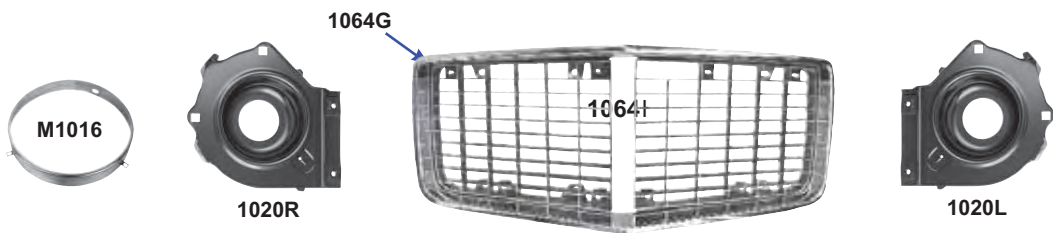

1064I	1970-73	Rally Sport Grille, 2 pcs.	$106.75 pr
1064G	1970-73	Rally Sport Grille Surround	$336.25 ea
M1016	1967-73	Headlamp Retainer Ring, RH/LH	$5.50 ea
1020R	1970-73	Headlamp Mounting Bucket, RH	$25.75 ea
1020L	1970-73	Headlamp Mounting Bucket, LH	$25.75 ea