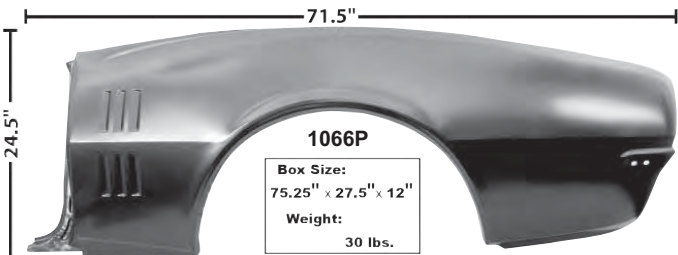

Quarter Panels

1066	1967	Full Quarter Panel RH, Coupe	$325.00 ea
1066A	1967	Full Quarter Panel LH, Coupe	$325.00 ea
1066W	1967	Full Quarter Panel RH, Convertible	$325.00 ea
1066X	1967	Full Quarter Panel LH, Convertible	$325.00 ea
1066S	1967	Full Quarter Panel RH, Coupe, Firebird	$325.00 ea
1066T	1967	Full Quarter Panel LH, Coupe, Firebird	$325.00 ea
1066N	1967	Full Quarter Panel RH, Convertible, Firebird	$325.00 ea
1066P	1967	Full Quarter Panel LH, Convertible, Firebird	$325.00 ea