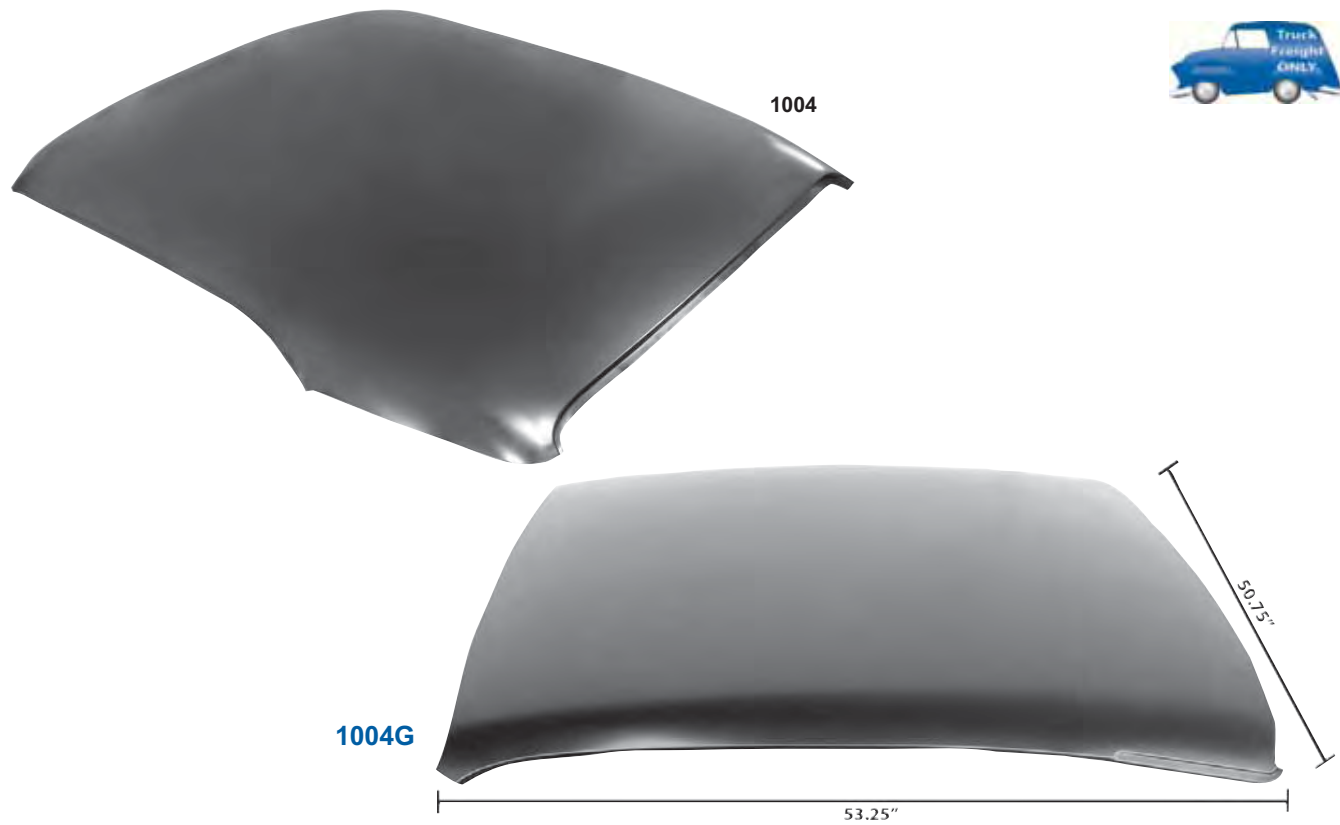

Roof Panels

1004		1967-69	Roof Panel	$228.00 ea
1004G	New	1970-74	Roof Panel	$349.50 ea
1004GA	New	1970-74	Roof Panel with braces	Call