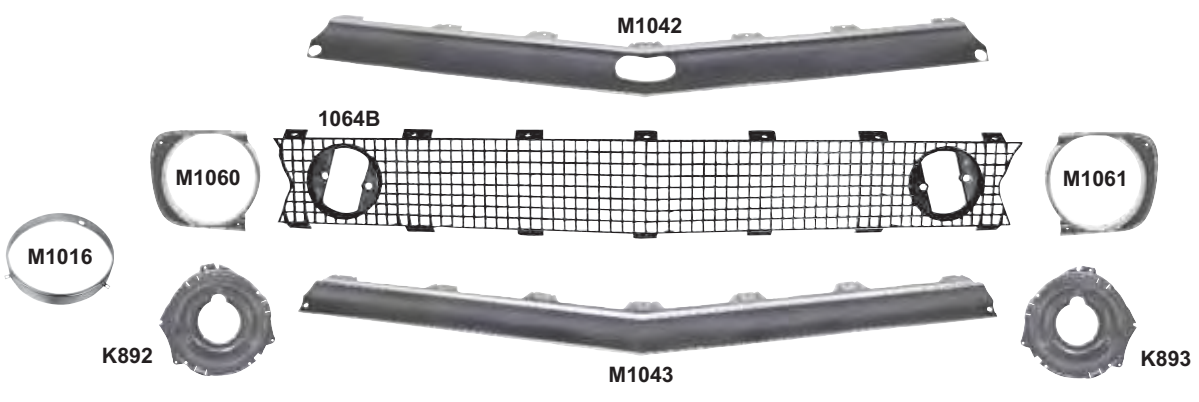

1064B	1967	Standard Grille	$43.75 ea
M1042	1967	Upper Standard Grille Molding	$43.75 ea
M1043	1967	Lower Standard Grille Molding	$43.75 ea
M1060	1967	Headlamp Bezel for Standard Grille, RH	$34.50 ea
M1061	1967	Headlamp Bezel for Standard Grille, LH	$34.50 ea
M1016	1967-73	Headlamp Retainer Ring, Fits RH or LH	$5.50 ea
K892	1967-69	Headlamp Mounting Bucket, RH	$25.75 ea
K893	1967-69	Headlamp Mounting Bucket, LH	$25.75 ea