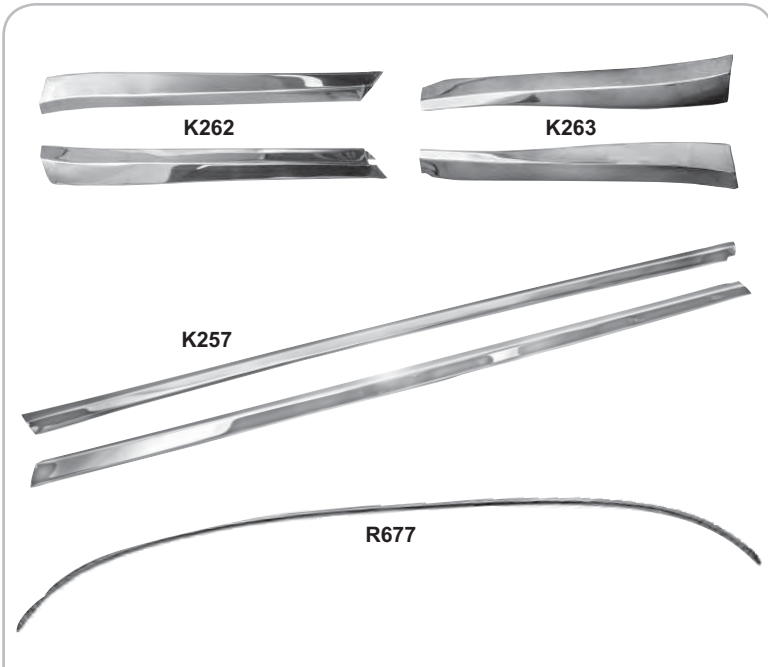

Drip Rail Molding

M1050A 1967-69 Drip Rail Moldings, 6 pcs.
\$79.75 kit

Roof Rail Retainer

1004C 1968-69 Roof Rail Weatherstrip Retainers, 6 pcs.
\$170.00 set

K262	1968	Quarter Ledge Moldings, Coupe	\$65.00 pr
K263	1968	Quarter Ledge Moldings, Convertible	\$65.00 pr
K257	1968	Door Ledge Moldings	\$65.00 pr
R677	1970-81	Rear Hood & Fender Ledge Molding	\$71.50 ea