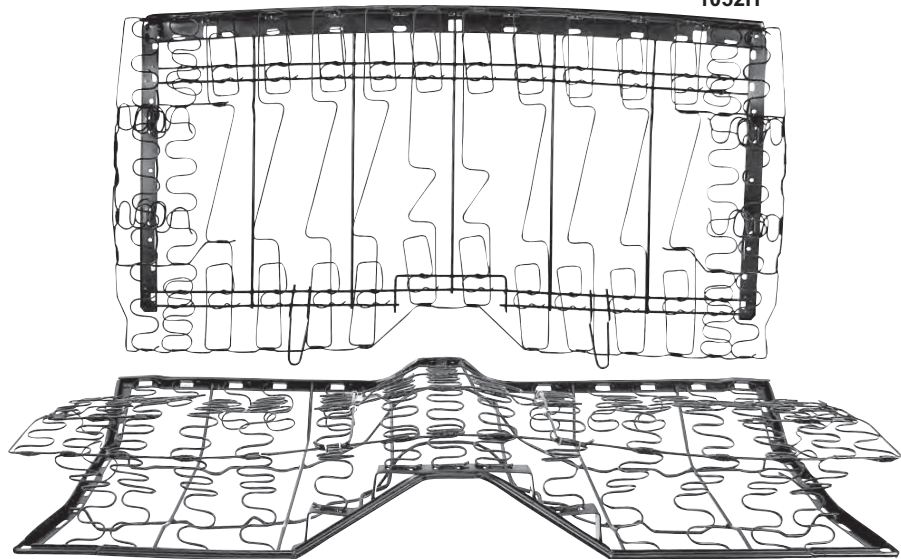

1053R	1967-69	Rear Seat Shelf Brace, RH	\$33.75 ea
1053L	1967-69	Rear Seat Shelf Brace, LH	

Seat Brackets

Seat frames on page C22...

1054	1967-69	Seat Track, RH 2 pcs.	\$93.00 set
1054A	1967-69	Seat Track, LH 2 pcs.	\$93.00 set

Seat Tracks

1052E

1052G

1052H

1052E	1967-69	Seat Frame Assy, RH (1969 requires headrest hardware)	\$323.00 ea
1052F	1967-69	Seat Frame Assy, LH (1969 requires headrest hardware)	\$323.00 ea
1052G	1967-69	Rear Seat Spring/Frame Set Coupe Standard	\$600.00 ea
1052H	1967-69	Rear Seat Spring/Frame Set Convertible & Coupe Deluxe	\$600.00 ea