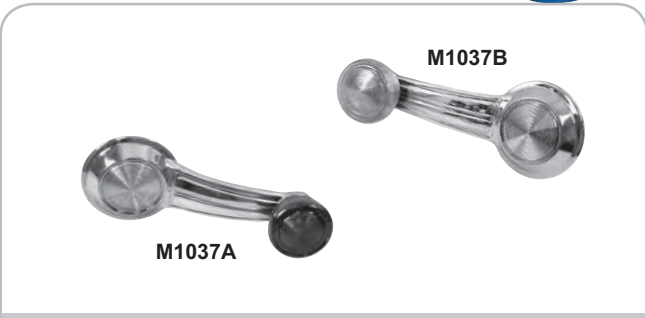

Interior Door Handles

M1037A	1967-81	Window Crank, Black
M1037B	1967-81	Window Crank, Clear
$3.75 ea		

Window Cranks