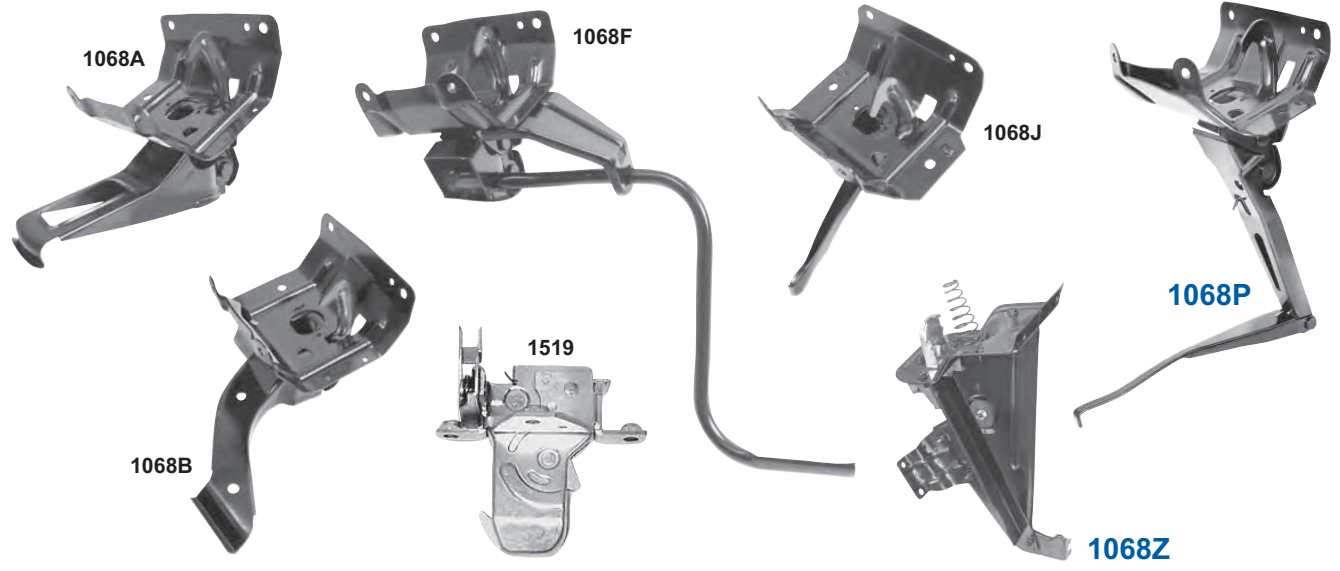

Hood Hinges

1068G	1967-69	Hood Hinge, RH	\$39.50 ea
1068H	1967-69	Hood Hinge, LH	

Safety Catch/Spring

1068QC	1967-73	Safety Catch & Spring Chrome	\$29.50 ea
1068Q	1967-73	Safety Catch & Spring	\$27.00 ea

Hood Latches

1068A	1967	Hood Latch (Excluding Rally Sport)	\$52.50 ea
1068B	1968	Hood Latch (Excluding Rally Sport)	\$52.50 ea
1068F	1967-68	Hood Latch Assembly, Rally Sport	\$52.50 ea
1068J	1969	Hood Latch Assembly	\$52.50 ea
1068Z	New 1969	Hood Latch Assembly, Firebird	\$114.50 ea
1068P	New 1970-73	Hood Latch Assembly	\$66.00 ea
1519	1970-81	Hood Latch Assembly, Firebird	\$41.50 ea