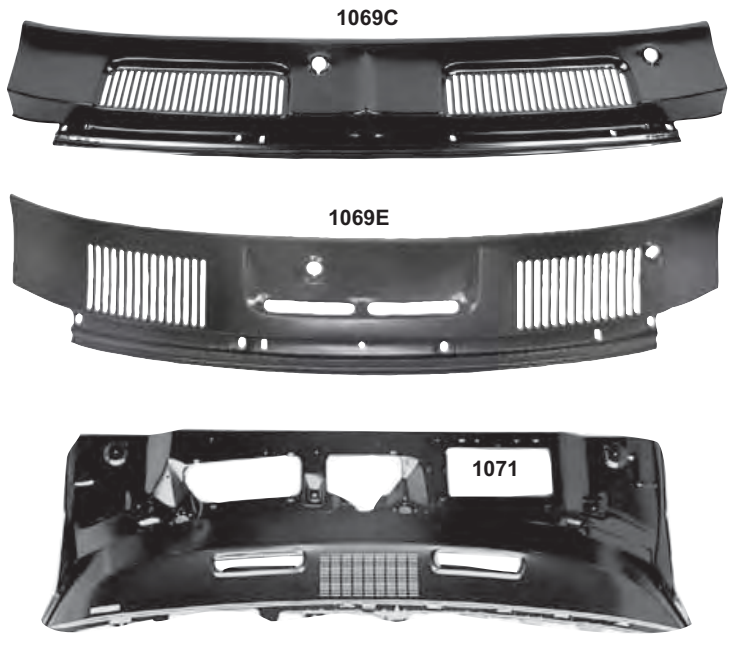

Cowl Panels

1069C	1967-69	Hood Cowl Vent Grille	$106.50 ea
1069E	1969	Hood Cowl Vent Grille, Firebird®	$183.50 ea
1071	1970-73	Hood Cowl Vent Grille	$142.00 ea