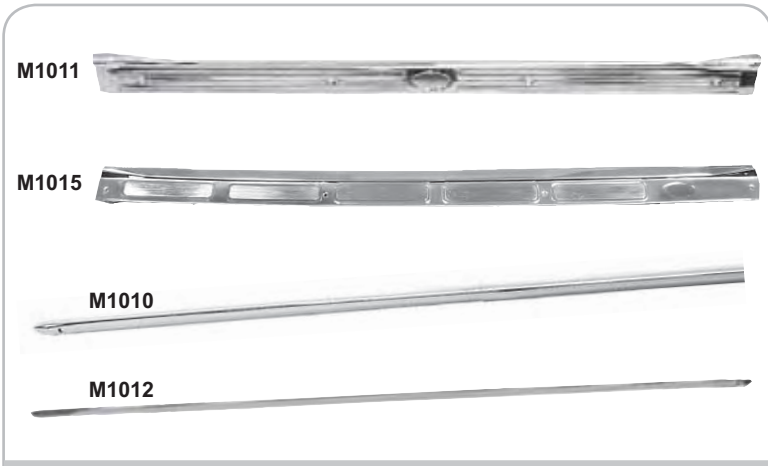

M1011	1967-69	Scuff Plate RH/LH	$16.50 ea
M1014	1970-81	Scuff Plate RH	$16.50 ea
M1015	1970-81	Scuff Plate LH	$16.50 ea
M1010	1967-69	Rocker Panel Molding RH/LH	
M1012	1976-81	Rocker Panel Molding RH/LH (Also fits 1970-81 Firebird®)	$17.75 ea

Scuff Plates / Rocker Panel Mldgs.