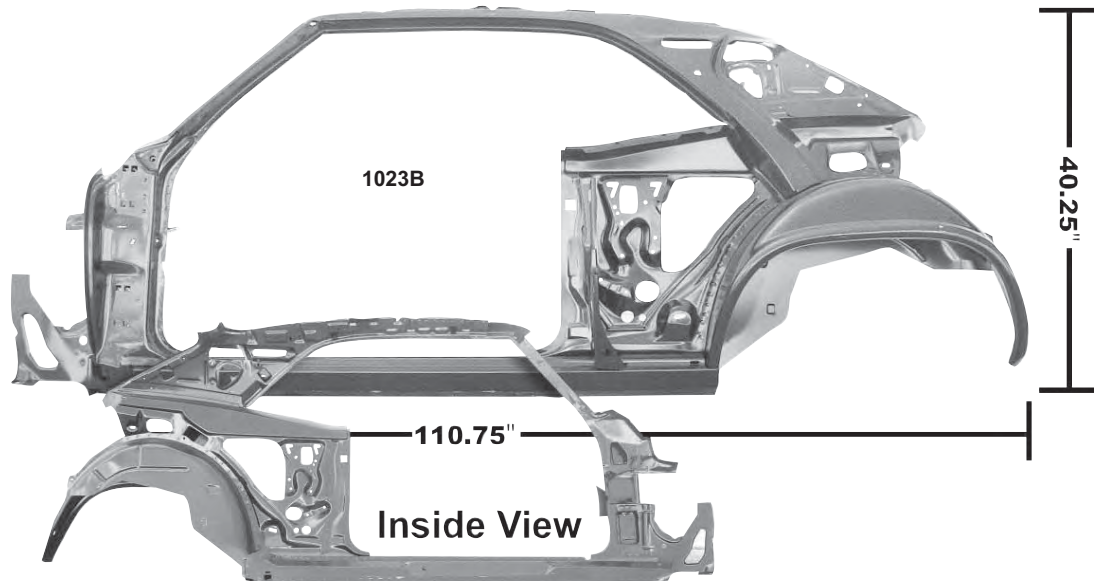

Wire Loom Shields

(Shown attached to body)

1008 1967-69 Wire Loom Shields 4 pcs., Coupe \$101.25 set

Quarter / Door Frame Assemblies

Does Not Qualify For Free Freight Program

1021A	New	1967	Quarter/Door Frame Assy., RH	\$795.00 ea
1021B	New	1967	Quarter/Door Frame Assy., LH	\$795.00 ea
1022		1968	Quarter/Door Frame Assy., RH	\$795.00 ea
1023		1968	Quarter/Door Frame Assy., LH	\$795.00 ea
1023A		1969	Quarter/Door Frame Assy., RH	\$795.00 ea
1023B		1969	Quarter/Door Frame Assy., LH	\$795.00 ea