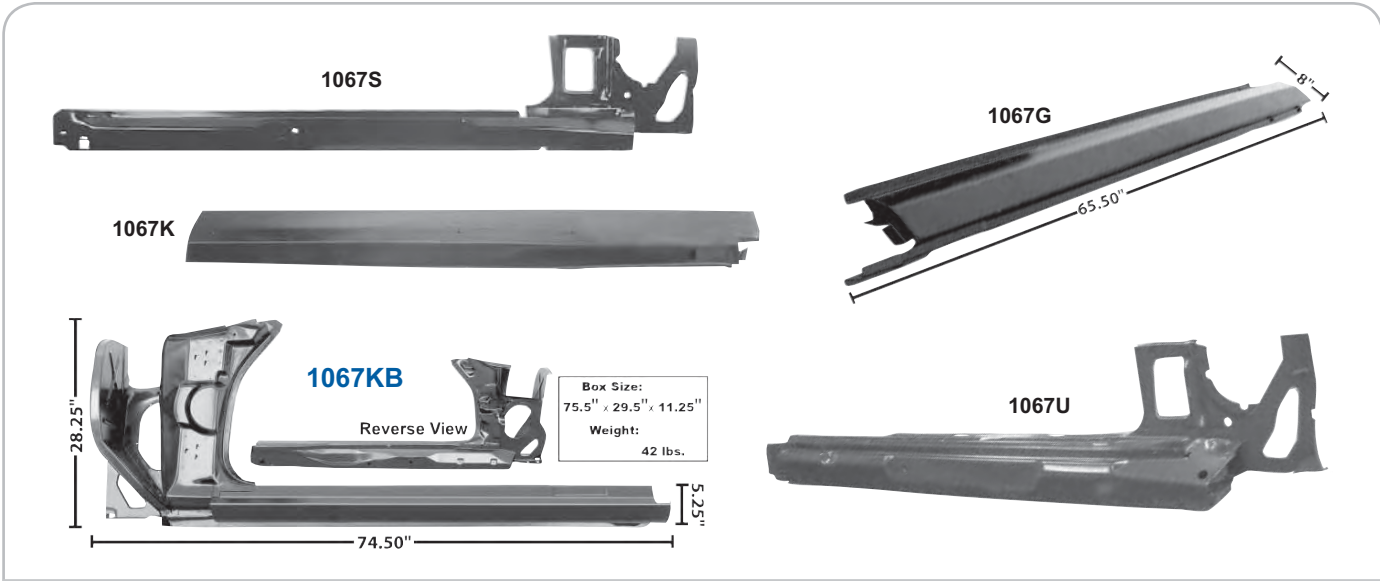

Rocker Panels

1067R	1967-68	Inner Rocker Panel RH, Coupe	$75.50 ea
1067S	1967-68	Inner Rocker Panel LH, Coupe	$75.50 ea
1067G	1967-69	Rocker Panel, RH, Coupe	$74.50 ea
1067H	1967-69	Rocker Panel, LH, Coupe	$74.50 ea
1067T	1967-69	Rocker Panel (Inner & Outer), RH, Convertible	$268.50 ea
1067U	1967-69	Rocker Panel (Inner & Outer), LH, Convertible	$268.50 ea
1067J	1970-81	Rocker Panel, RH	$89.00 ea
1067K	1970-81	Rocker Panel, LH	$89.00 ea
1067KA	New 1970-73	Rocker Panel (Inner & Outer), RH	$322.50 ea
1067KB	New 1970-73	Rocker Panel (Inner & Outer), LH	$322.50 ea