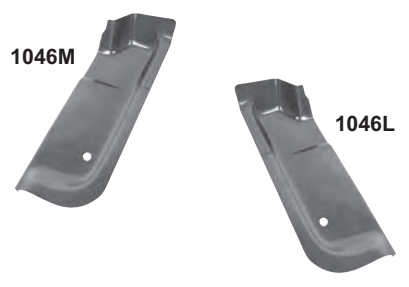

1046L	1969	Firewall to Floor Brace, RH	$46.00 ea
1046M	1969	Firewall to Floor Brace, LH	$46.00 ea

Firewall - Floor Brace