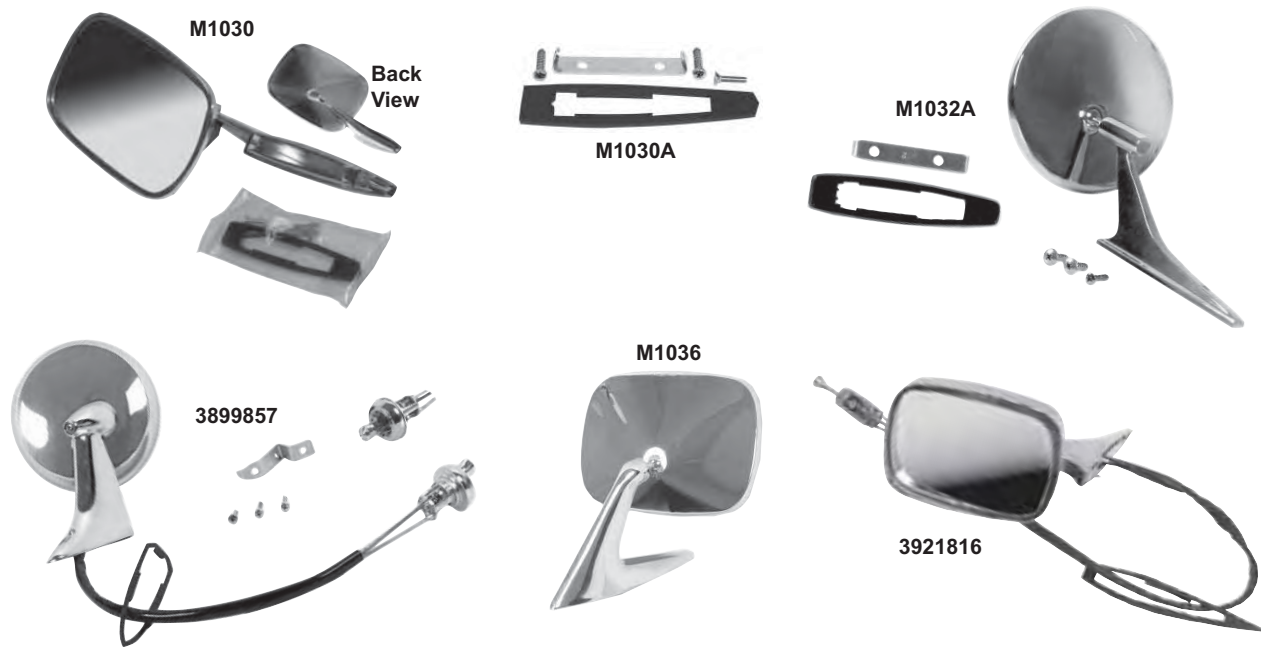

Convertible Top Well Molding

M1041

M1041A

M1041	1967-69	Convertible top well moldings	\$100.00 pr
M1041A	1967-69	Convertible top well molding clips, (6 per well)	\$3.50 ea

Exterior Mirrors

M1032	1967		Round Mirror with "bowtie"	\$21.50 ea
M1032A	1967-69		Round Mirror without "bowtie"	\$21.50 ea
M1030A	1967-69		Mirror mounting kit	\$3.50 ea
M1030	1968-69		Rectangular Mirror, RH	\$21.50 ea
M1031	1968-69		Rectangular Mirror, LH	\$21.50 ea
3899857	1967		Remote Mirror LH	\$105.25 ea
3921816	1968		Remote Mirror LH	\$105.25 ea
3957203	1969		Remote Mirror LH	\$105.25 ea
M1036	1970-81		Standard Mirror RH/LH	\$27.00 ea