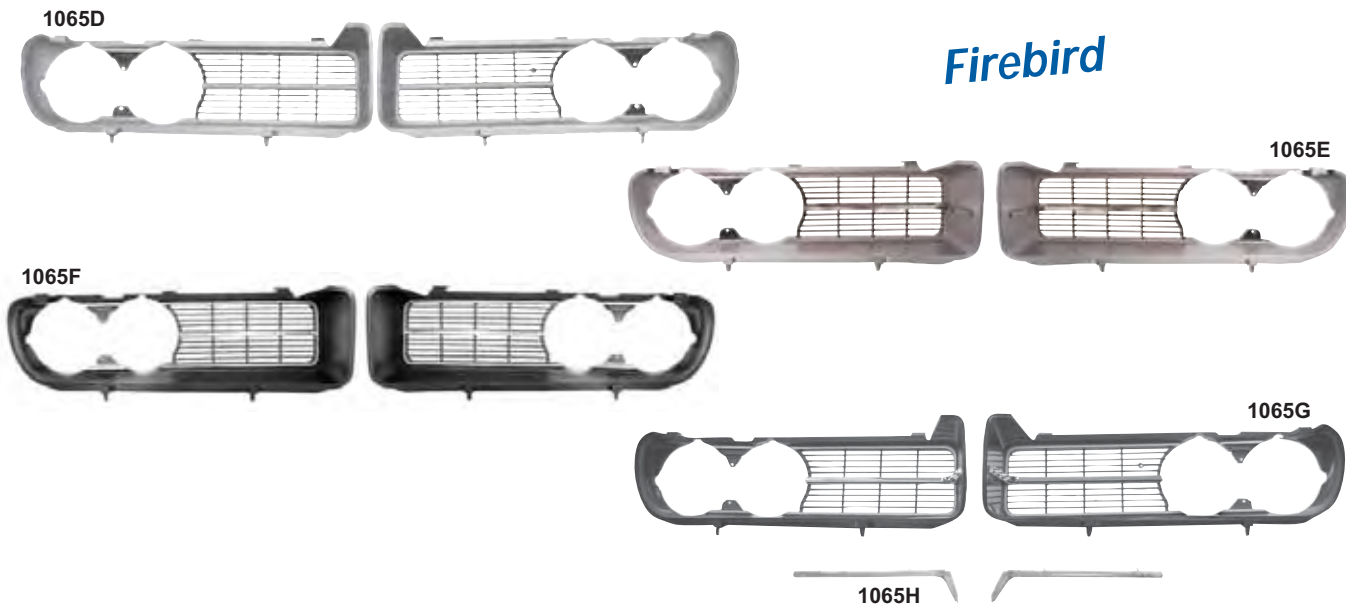

Arm Rest Bases

Firebird

1065D	1967	Standard Grille, 2 Pieces, Firebird	\$168.75 pr
1065E	1967	"400" Grille, 2 Pieces, Firebird	\$182.25 pr
1065F	1968	Standard Grille, 2 Pieces, Firebird	\$168.75 pr
1065G	1968	"400" Grille, 2 Pieces, Firebird	\$182.25 pr
1065H	1967-68	Grille Inserts for "400" Grille, Firebird	\$73.00 pr