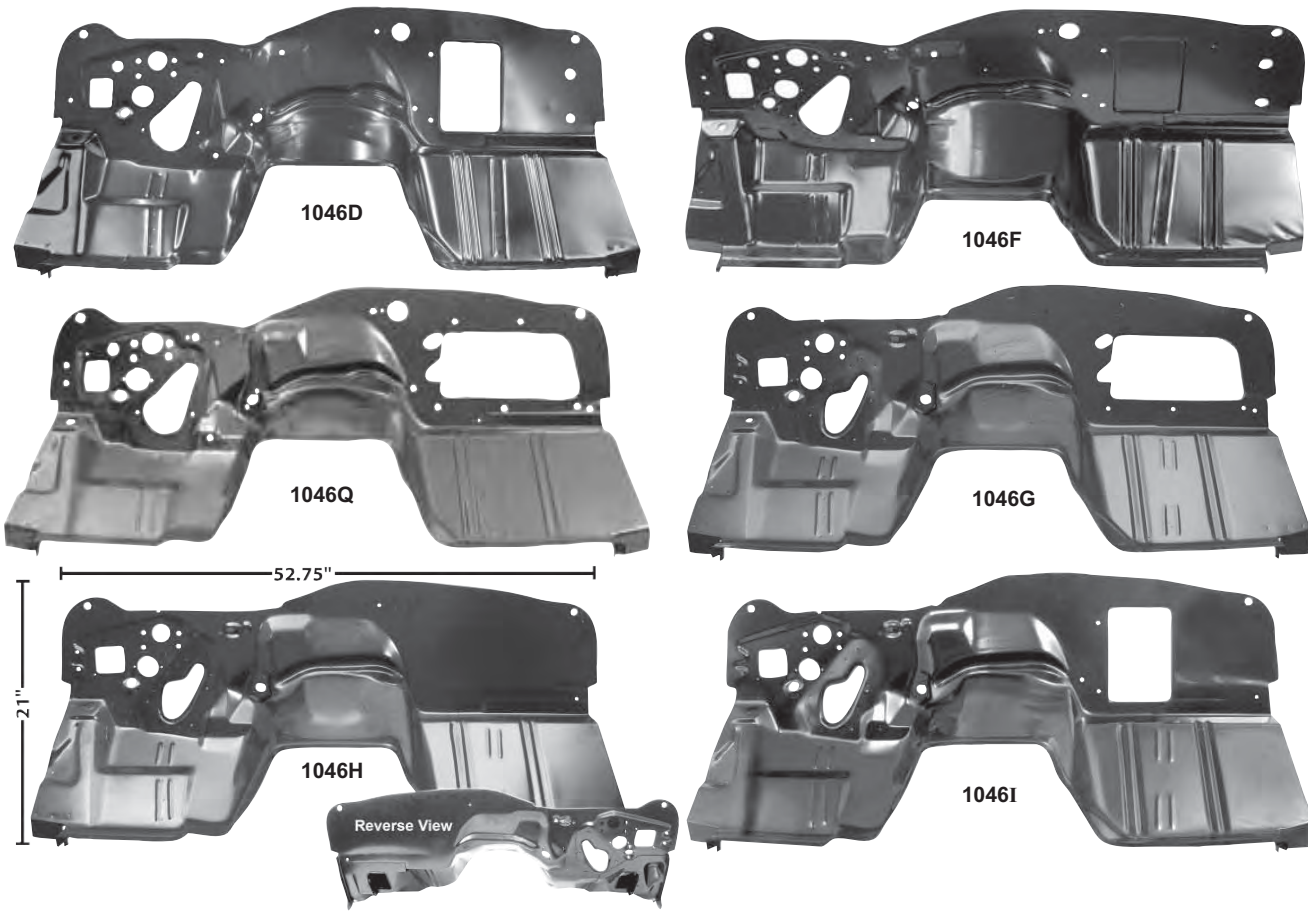

Firewalls

1046D	1967	Firewall With A/C	$282.00 ea
1046F	1967	Firewall Heater Delete	$282.00 ea
1046Q	1967	Firewall With Heater	$282.00 ea
1046G	1968-69	Firewall With Heater	$282.00 ea
1046H	1968-69	Firewall Heater Delete	$282.00 ea
1046I	1968-69	Firewall With A/C	$282.00 ea