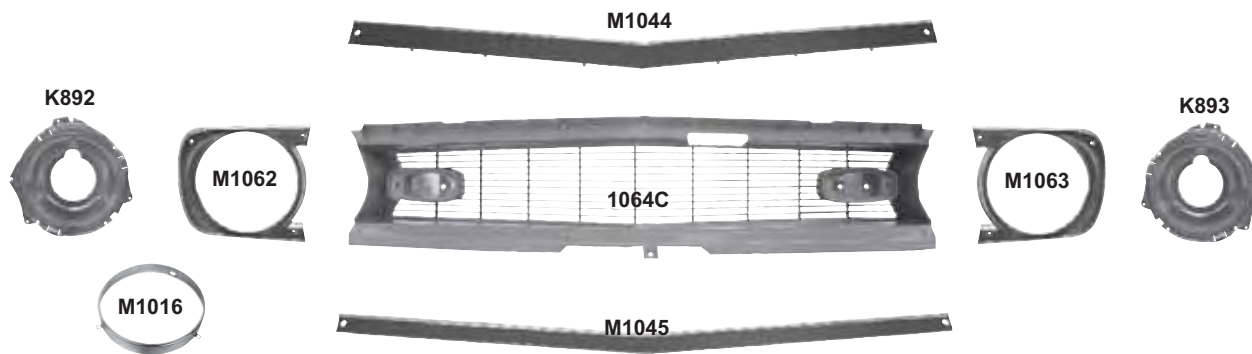

1064C	1968	Standard Grille	$70.50 ea
M1044	1968	Upper Standard Grille Molding	$43.50 ea
M1045	1968	Lower Standard Grille Molding	$43.50 ea
M1062	1968	Headlamp Bezel for Standard Grille, RH	$31.00 ea
M1063	1968	Headlamp Bezel for Standard Grille, LH	$31.00 ea
M1016	1967-73	Headlamp Retainer Ring, Fits RH or LH	$5.50 ea
K892	1967-69	Headlamp Mounting Bucket, RH	$25.75 ea
K893	1967-69	Headlamp Mounting Bucket, LH	$25.75 ea