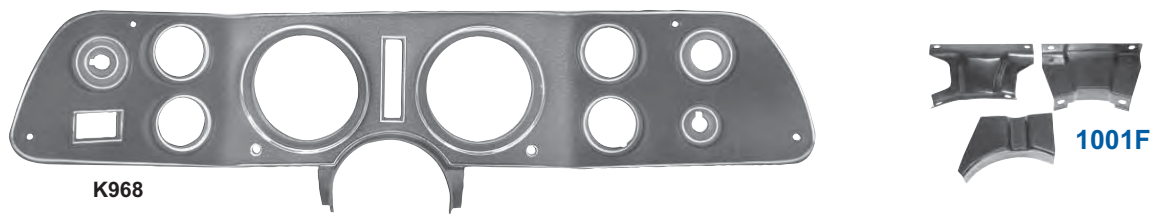

K968	1970-72	Dash Carrier Assembly With Chrome Trim	$127.00 ea
1001F	New 1970-72	Console Mounting Brackets, 3 pcs.	$39.25 set