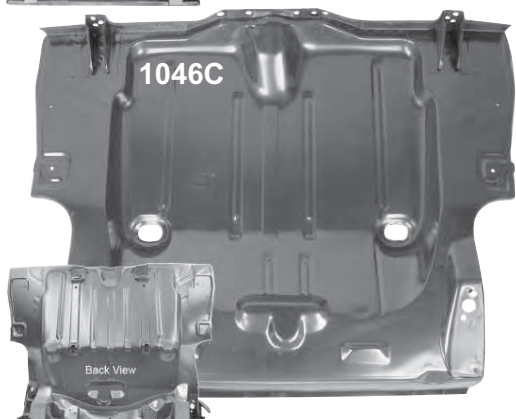

1048ZA	New	1970-73	Complete Trunk Floor Pan with Transition Pan & Frame Rails	$1,395.00 ea
1046B		1967	Full Trunk Floor Pan (Not Staggered Shocks)	$349.50 ea
1046BB		1968	Full Trunk Floor Pan	$349.50 ea
1046C		1969	Full Trunk Floor Pan	$349.50 ea
1048Z		1970-73	Full Trunk Floor Pan	$349.50 ea
1006J	New	1967-69	Upper Shock Mount	$15.00 ea