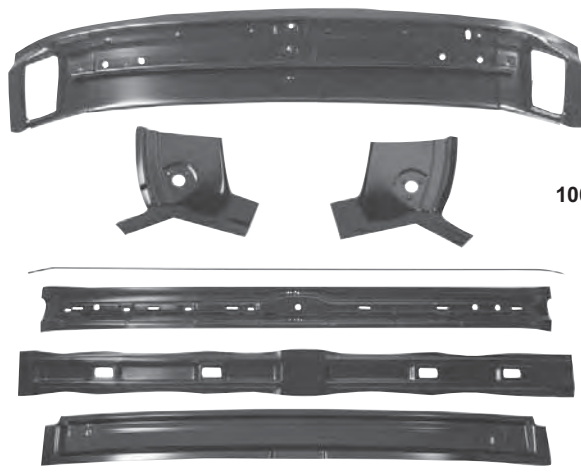

Roof Panels

1004		1967-69	Roof Panel	\$228.00 ea
1004G	New	1970-74	Roof Panel	\$349.50 ea
1004GA	New	1970-74	Roof Panel with braces	Call

Roof Panel Braces

1004A

1004B

1004A	1967-68	Roof Panel Brace Kit, 14 Pc. Set	\$170.00 ea
1004B	1969	Roof Panel Brace Kit, 7 Pc. Set	\$172.50 ea

Roof Drip Rails

1004F	New	1967-69	Roof Drip Rails, Pair	\$100.00 ea
-------	-----	---------	-----------------------	-------------

Floor Pans

1046A

1046

Back View

1046A		1967-69	Complete Floor Pan, (1 Piece)	\$360.00 ea
1046	New	1970-73	Complete Floor Pan	\$375.00 ea