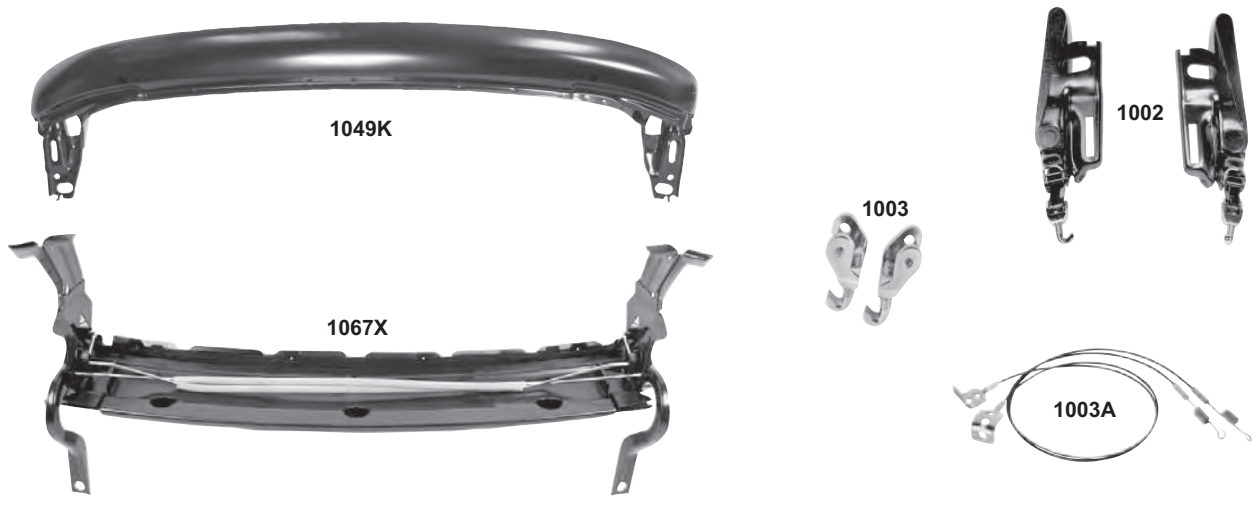

Convertible Top Components, cont'd.

1049K	1967-69	Convertible Top Header Bow	$201.50 ea
1067X	1967-69	Torsion Bar Chassis for Convertible	$228.00 ea
1002	1967-69	Convertible Top Latch Assemblies (Top Components)	$93.00 pr
1003	1967-69	Convertible Top Latches (Hooks & Knuckles only)	$31.00 pr
1003A	1967-69	Convertible Top Springs	$19.00 pr