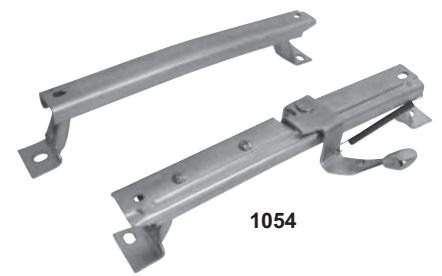

1050	1969	Seat Platform, RH	\$47.50 ea
1051	1969	Seat Platform, LH	\$47.50 ea
1052A	1967-68	Seat Platform, RH	\$48.50 ea
1052B	1967-68	Seat Platform, LH	\$48.50 ea

1052R	1967-69	Subframe Mounting Bracket, RH	\$44.50 ea
1052L	1967-69	Subframe Mounting Bracket, LH	

1053R	1967-69	Rear Seat Shelf Brace, RH	\$33.75 ea
1053L	1967-69	Rear Seat Shelf Brace, LH	

Seat Brackets

Seat frames on page C22...

1054	1967-69	Seat Track, RH 2 pcs.	\$93.00 set
1054A	1967-69	Seat Track, LH 2 pcs.	\$93.00 set