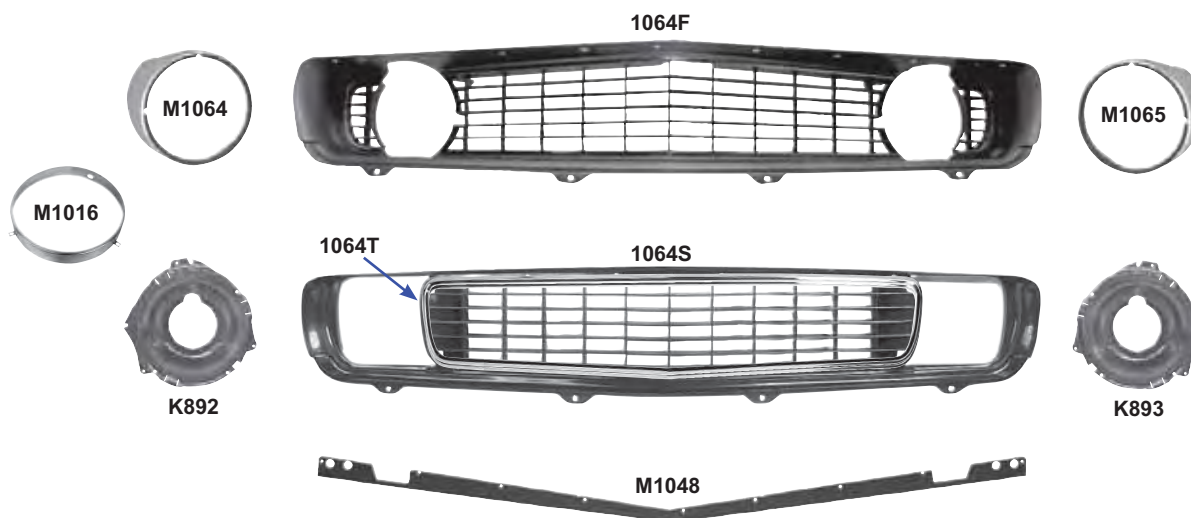

1064F	1969	Standard Grille, Black	$160.50 ea
1064R	1969	Standard Grille, Silver	$160.50 ea
1064S	1969	Rally Sport Grille	$120.75 ea
1064T	1969	Rally Sport Grille Molding	$91.75 ea
M1064	1969	Headlamp Bezel, Standard Grille, RH w/Chrome	$52.50 ea
M1065	1969	Headlamp Bezel, Standard Grille, LH w/Chrome	$52.50 ea
M1066	1969	Headlamp Bezel, Standard Grille, RH w/O Chrome	$28.50 ea
M1067	1969	Headlamp Bezel, Standard Grille, LH w/O Chrome	$28.50 ea
M1048	1969	Grille Reinforcement Bar	$21.50 ea
M1016	1967-73	Headlamp Retainer Ring, Fits RH or LH	$5.50 ea
K892	1967-69	Headlamp Mounting Bucket, RH	$25.75 ea
K893	1967-69	Headlamp Mounting Bucket, LH	$25.75 ea