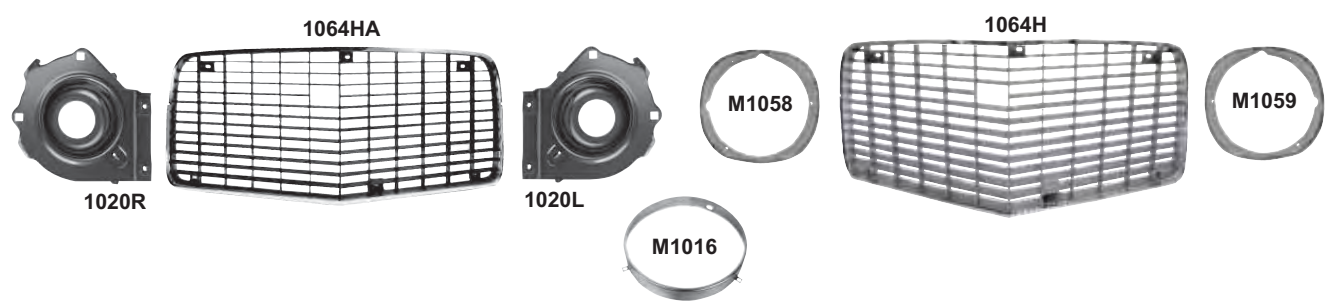

1064H	1970-71	Standard Grille, Silver with trim	$134.50 ea
1064HA	1970-71	Grille for Z28 and SS, Black with trim	$134.50 ea
M1058	1970-73	Headlamp Bezel, Standard Grille, RH	$35.25 ea
M1059	1970-73	Headlamp Bezel, Standard Grille, LH	$35.25 ea
M1016	1967-73	Headlamp Retainer Ring, RH/LH	$5.50 ea
1020R	1970-73	Headlamp Mounting Bucket, RH	$25.75 ea
1020L	1970-73	Headlamp Mounting Bucket, LH	$25.75 ea