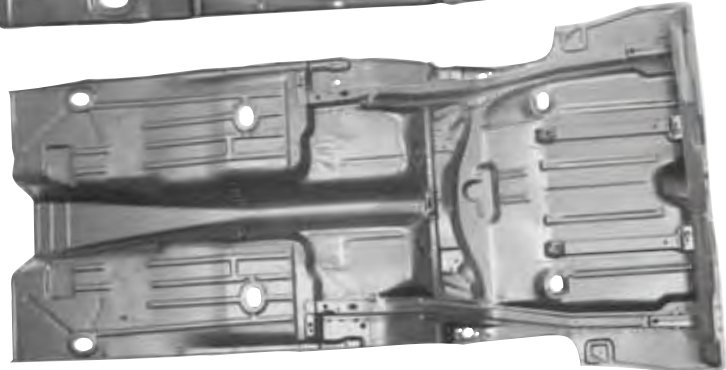

1047F

1045Z

Underside View

1045Z	New	1970-73	Complete Floor Pan with Braces	\$715.00 ea
1047F		1967-81	Floor Pan Plug	\$3.00 ea

1046AA

1046AA
Underside
View

1046AC

1046AC
Underside
View

Does Not Qualify For Free Freight Program

1046AA	New	1967	Complete Floor Pan With Trunk Floor Pan	\$1,960.00 ea
1046AB	New	1968	Complete Floor Pan With Trunk Floor Pan	\$1,960.00 ea
1046AC	New	1969	Complete Floor Pan With Trunk Floor Pan	\$1,960.00 ea