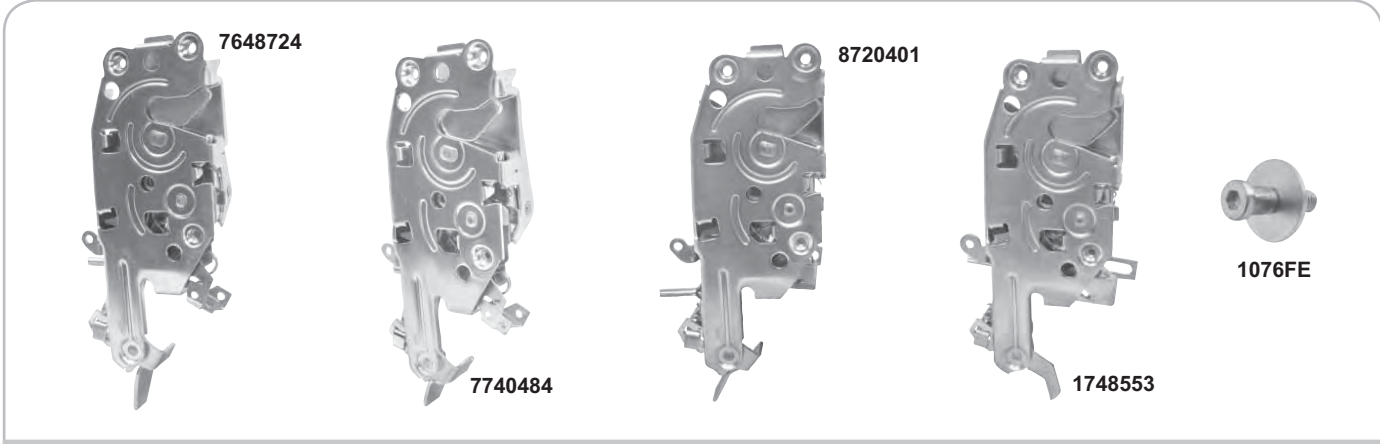

7648724	1967	Door Latch RH	$48.75 ea
7648725	1967	Door Latch LH	$48.75 ea
7740484	1968	Door Latch RH	$48.75 ea
7740485	1968	Door Latch LH	$48.75 ea
8720401	1969	Door Latch RH	$48.75 ea
8720402	1969	Door Latch LH	$48.75 ea
1748553	1970-81	Door Latch RH	$48.75 ea
1748554	1970-81	Door Latch LH	$48.75 ea
1076FE	1967-81 1967-75	Door Lock Striker, Camaro (Firebird®)	$12.00 ea

Door Latches