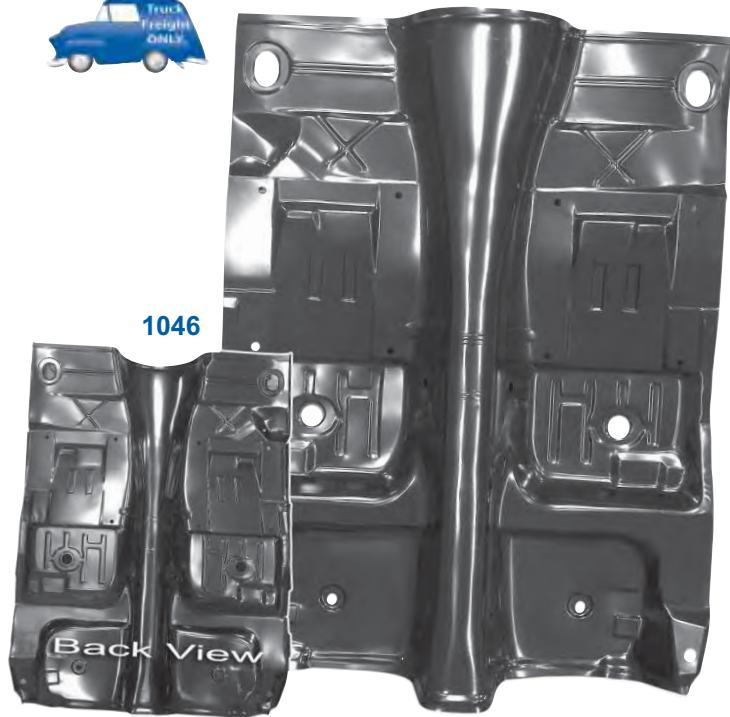

1046A

1046

Back View

1046A		1967-69	Complete Floor Pan, (1 Piece)	$360.00 ea
1046	New	1970-73	Complete Floor Pan	$375.00 ea