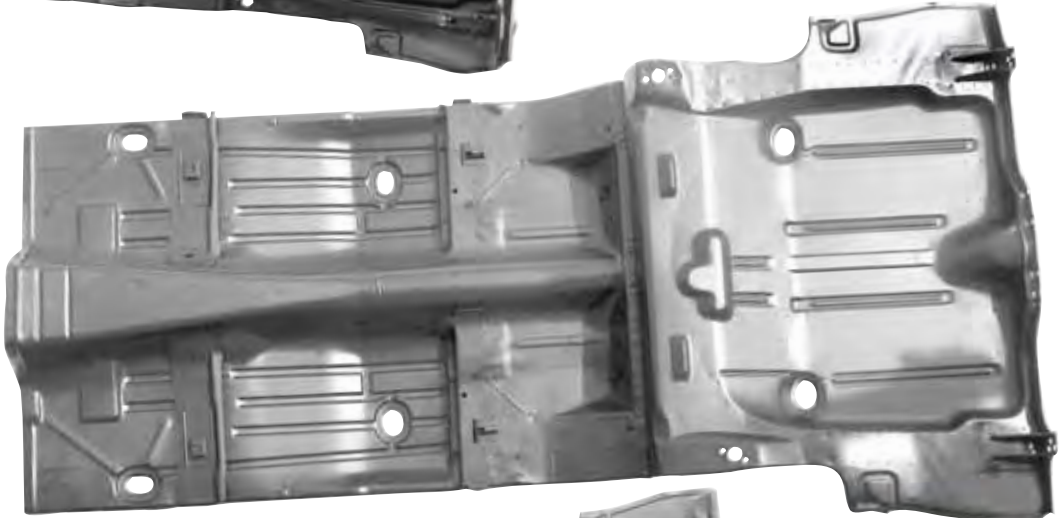

1047F

1045Z

Underside View

1045Z	New	1970-73	Complete Floor Pan with Braces	\$715.00 ea
1047F		1967-81	Floor Pan Plug	\$3.00 ea

1046AA

1046AA
Underside
View

1046AC

1046AC
Underside
View

Does Not Qualify For Free Freight Program

1046AA	New	1967	Complete Floor Pan With Trunk Floor Pan	\$1,960.00 ea
1046AB	New	1968	Complete Floor Pan With Trunk Floor Pan	\$1,960.00 ea
1046AC	New	1969	Complete Floor Pan With Trunk Floor Pan	\$1,960.00 ea