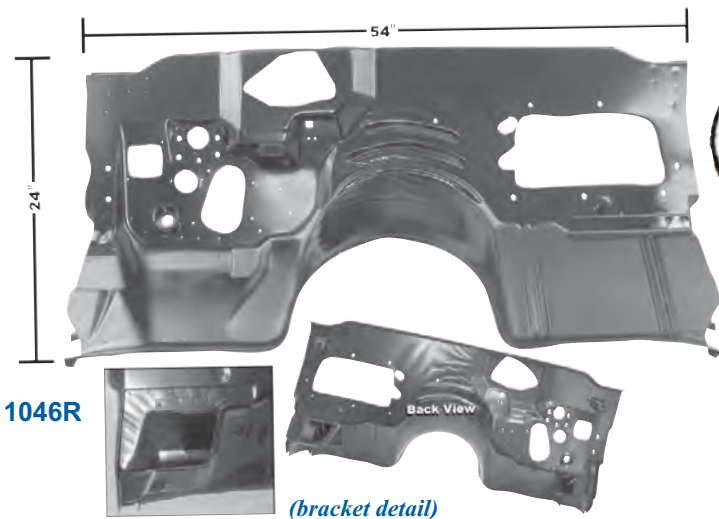

Engine Mounts

1046L	1969	Firewall to Floor Brace, RH	\$46.00 ea
1046M	1969	Firewall to Floor Brace, LH	\$46.00 ea

Firewall - Floor Brace

Firewalls

1046D	1967	Firewall With A/C	\$282.00 ea
1046F	1967	Firewall Heater Delete	\$282.00 ea
1046Q	1967	Firewall With Heater	\$282.00 ea
1046G	1968-69	Firewall With Heater	\$282.00 ea
1046H	1968-69	Firewall Heater Delete	\$282.00 ea
1046I	1968-69	Firewall With A/C	\$282.00 ea